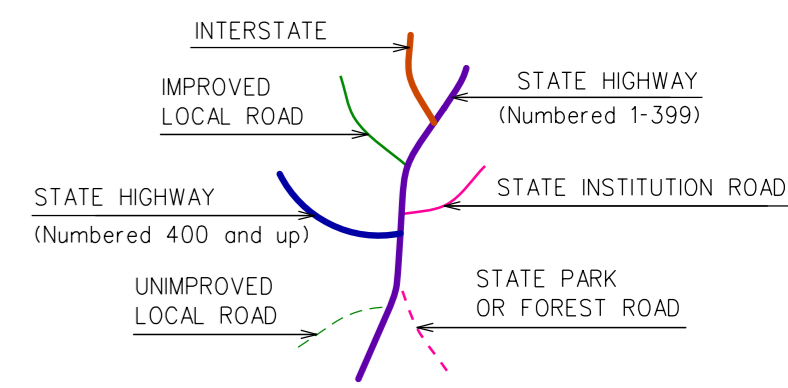

Town Location

WINCHESTER
CONNECTICUT
PREPARED BY THE
CONNECTICUT DEPARTMENT OF TRANSPORTATION
IN COOPERATION WITH THE
U.S. DEPARTMENT OF TRANSPORTATION
FEDERAL HIGHWAY ADMINISTRATION

ACCEPTED AS OF DEC. 31, 2022