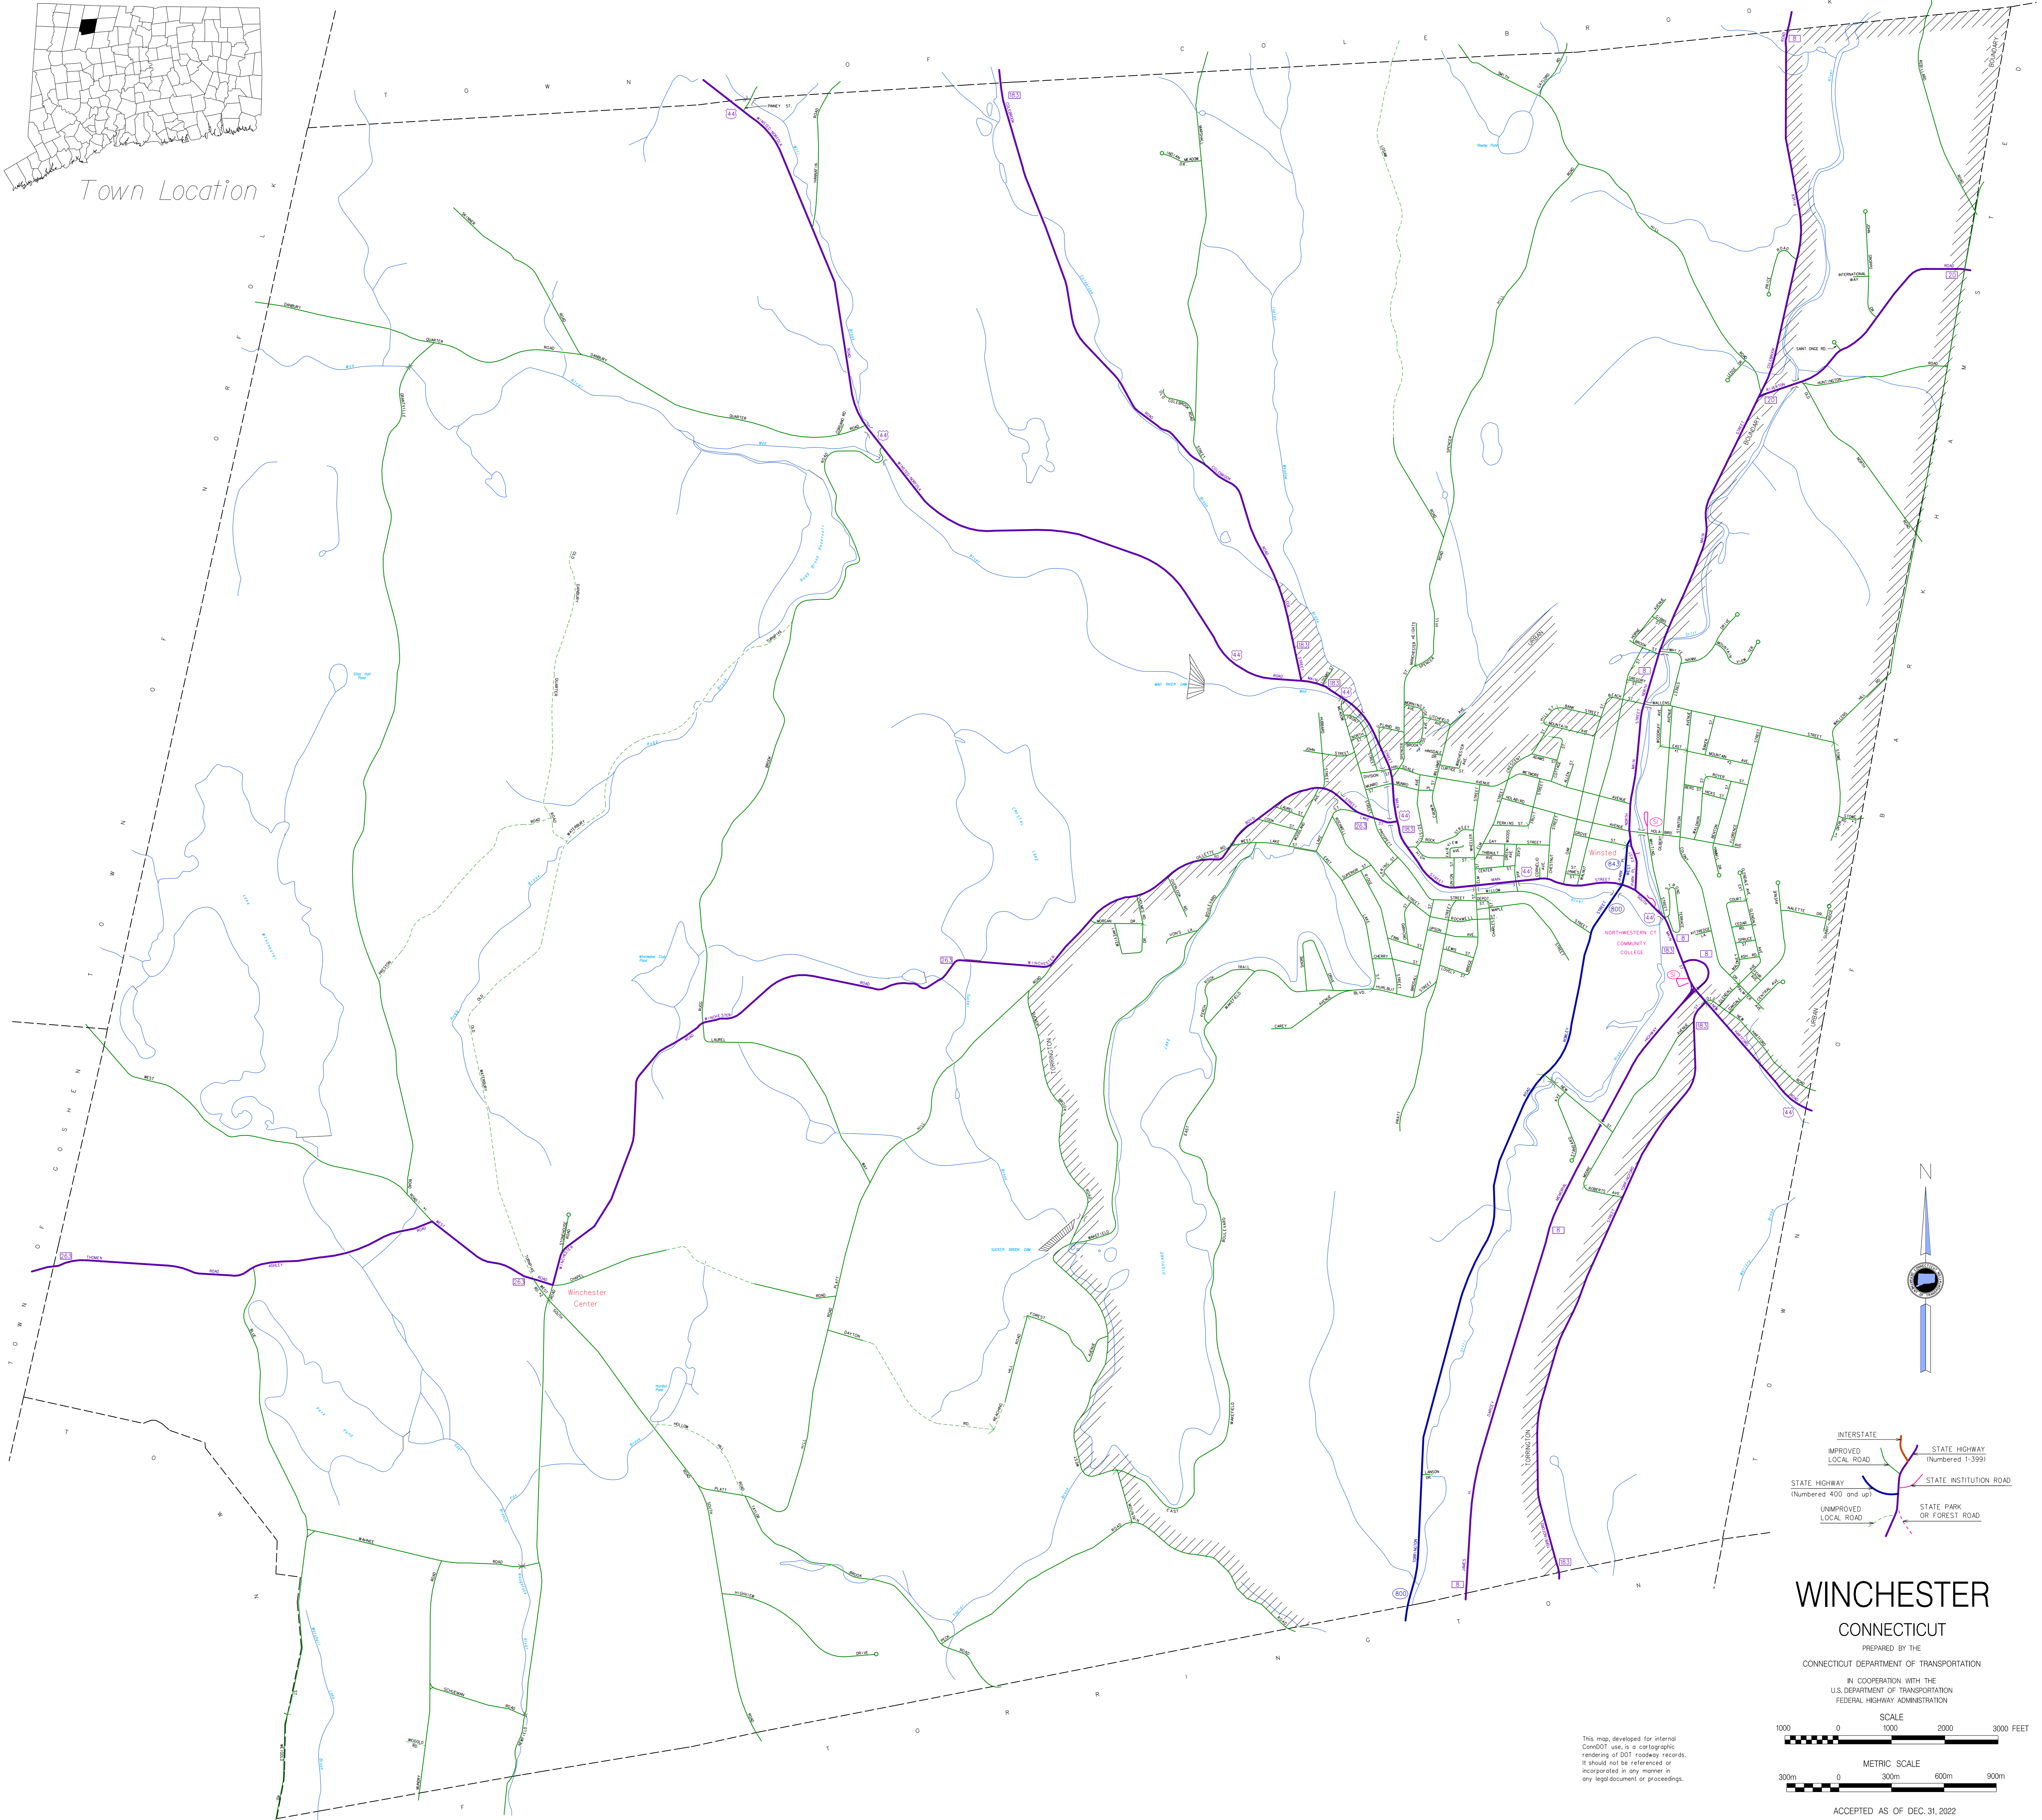

Town Location

WINCHESTER
CONNECTICUT
PREPARED BY THE
CONNECTICUT DEPARTMENT OF TRANSPORTATION
IN COOPERATION WITH THE
U.S. DEPARTMENT OF TRANSPORTATION
FEDERAL HIGHWAY ADMINISTRATION

ACCEPTED AS OF DEC. 31, 2022