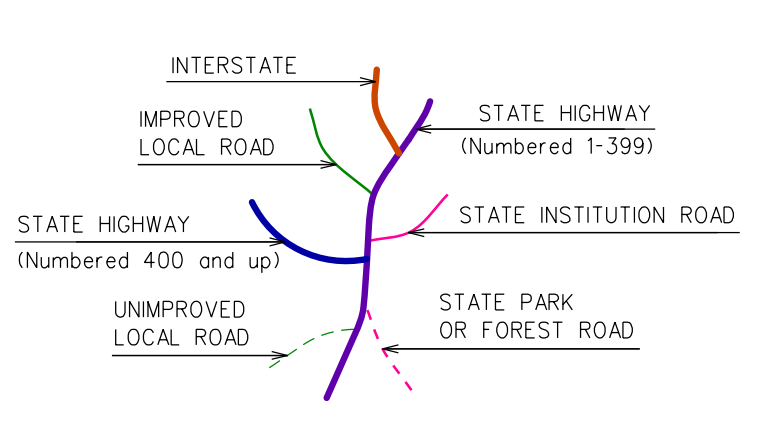

WILTON CONNECTICUT

PREPARED BY THE
CONNECTICUT DEPARTMENT OF TRANSPORTATION
IN COOPERATION WITH THE
U.S. DEPARTMENT OF TRANSPORTATION
FEDERAL HIGHWAY ADMINISTRATION

ACCEPTED AS OF DEC. 31, 2022