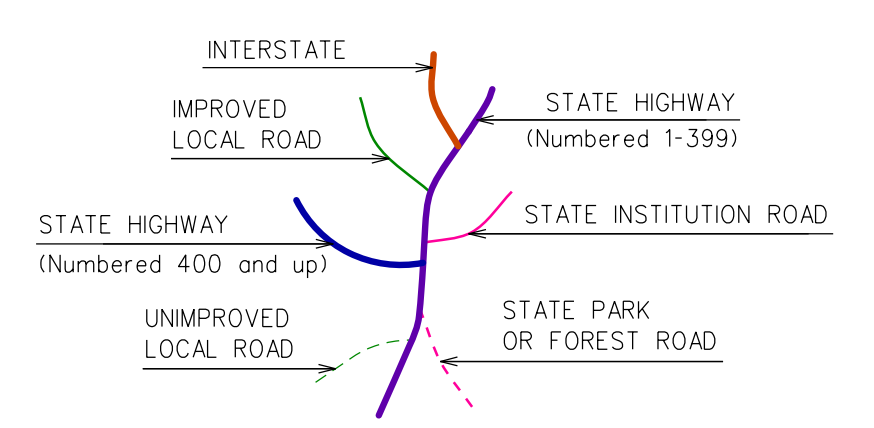

Town Location

WEST HAVEN

CONNECTICUT

PREPARED BY THE
CONNECTICUT DEPARTMENT OF TRANSPORTATION
IN COOPERATION WITH THE
U.S. DEPARTMENT OF TRANSPORTATION
FEDERAL HIGHWAY ADMINISTRATION