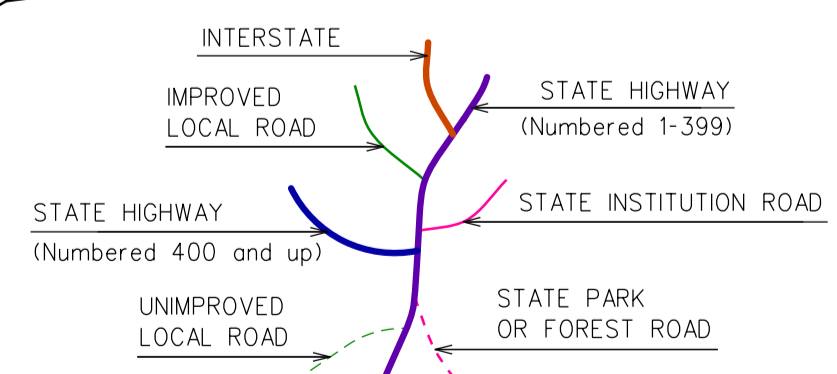

WEST HARTFORD

CONNECTICUT

PREPARED BY THE
CONNECTICUT DEPARTMENT OF TRANSPORTATION
IN COOPERATION WITH THE
U.S. DEPARTMENT OF TRANSPORTATION
FEDERAL HIGHWAY ADMINISTRATION

Town Location