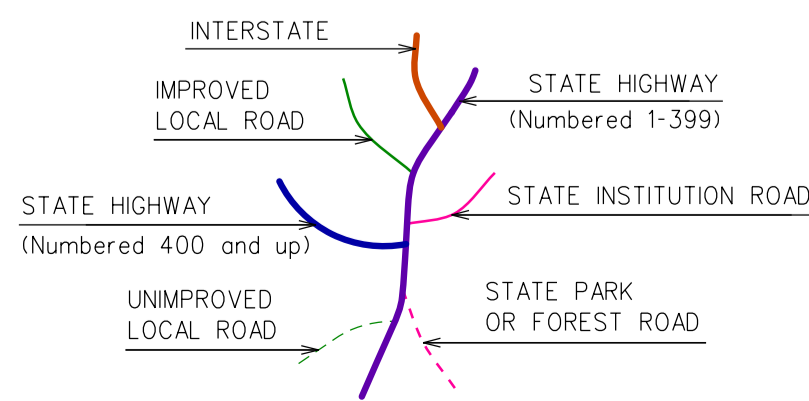

WESTBROOK CONNECTICUT

PREPARED BY THE
CONNECTICUT DEPARTMENT OF TRANSPORTATION
IN COOPERATION WITH THE
U.S. DEPARTMENT OF TRANSPORTATION
FEDERAL HIGHWAY ADMINISTRATION