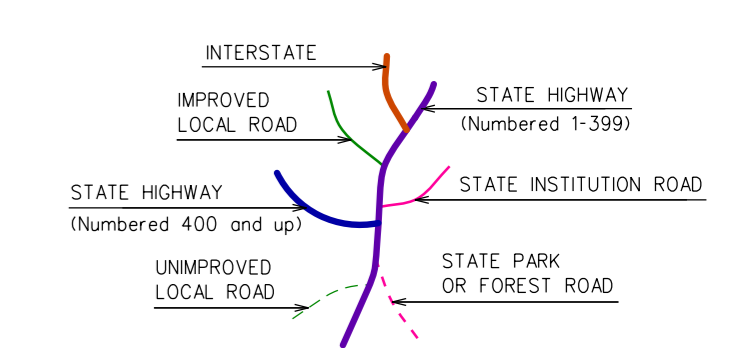

WALLINGFORD
CONNECTICUT
PREPARED BY THE
CONNECTICUT DEPARTMENT OF TRANSPORTATION
IN COOPERATION WITH THE
U.S. DEPARTMENT OF TRANSPORTATION
FEDERAL HIGHWAY ADMINISTRATION
SCALE
0 1000 2000 3000 FEET
0 300m 600m 900m
ACCEPTED AS OF DEC. 31, 2022