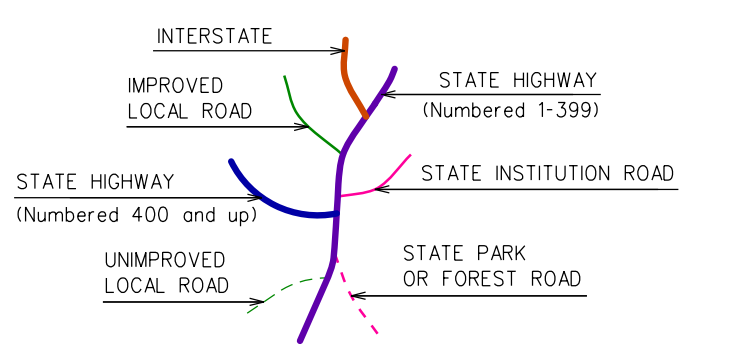

TORRINGTON CONNECTICUT

PREPARED BY THE
CONNECTICUT DEPARTMENT OF TRANSPORTATION
IN COOPERATION WITH THE
U.S. DEPARTMENT OF TRANSPORTATION
FEDERAL HIGHWAY ADMINISTRATION

ACCEPTED AS OF DEC. 31, 2022