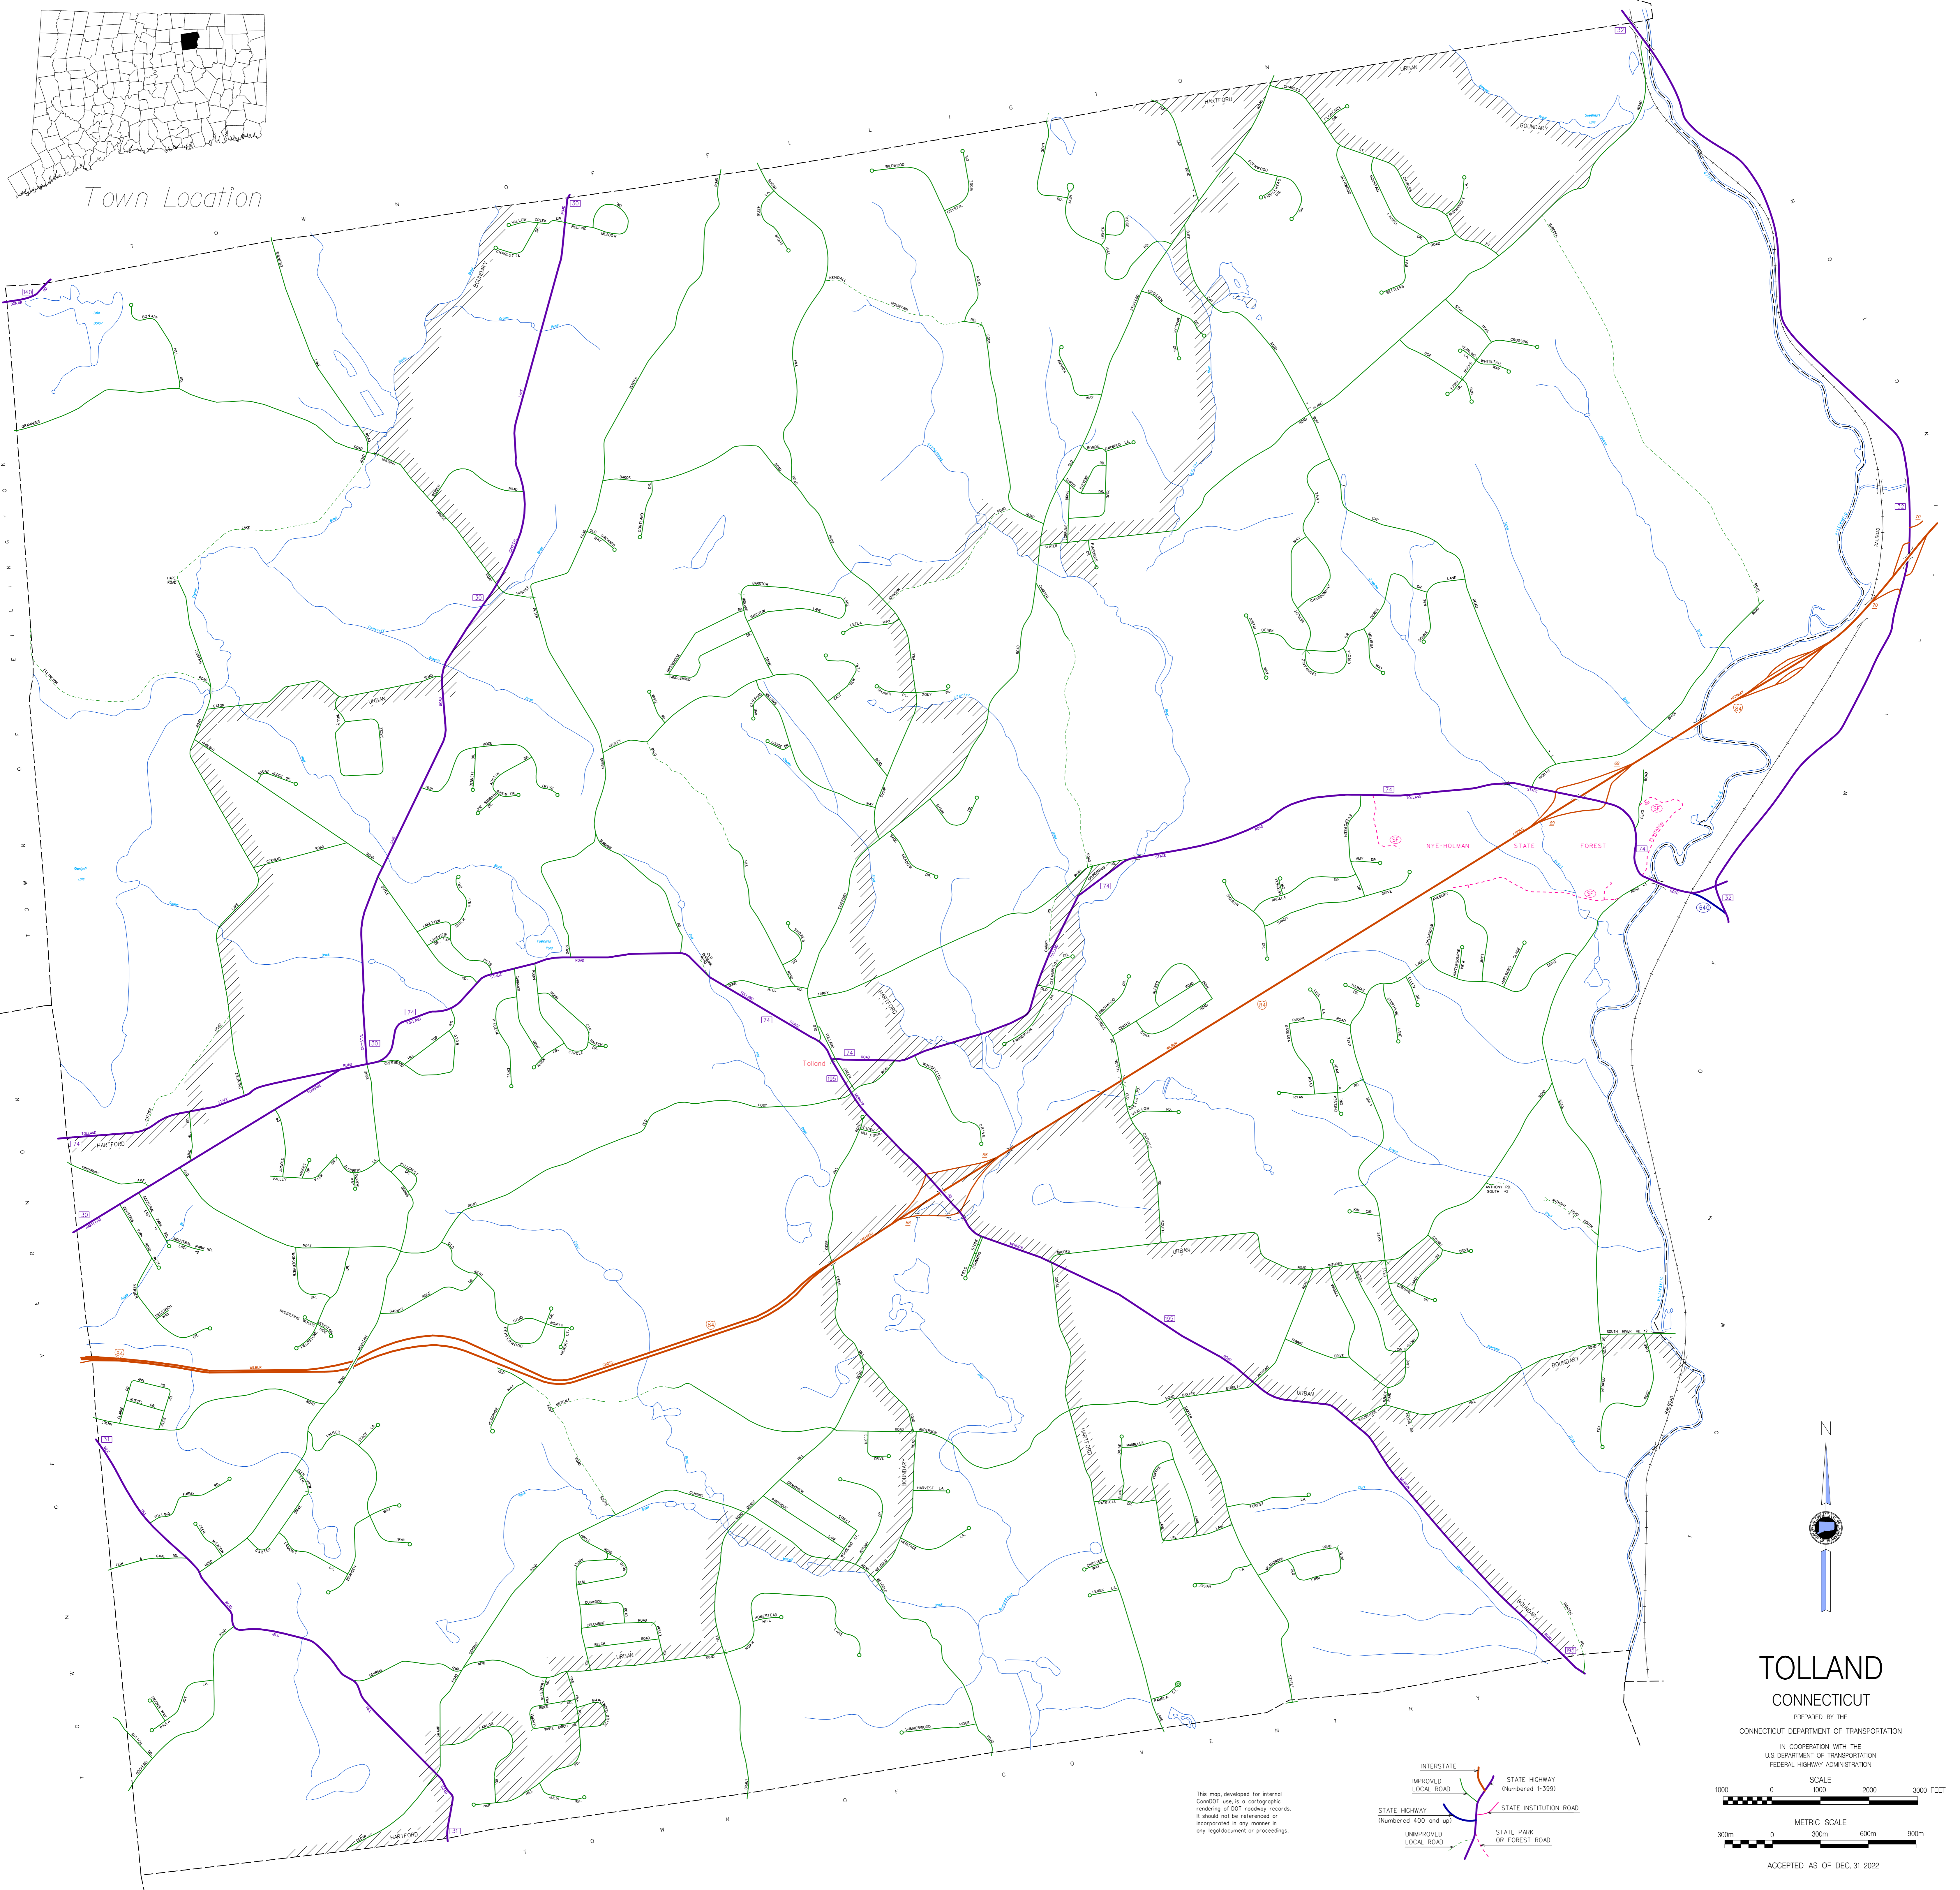

TOLLAND CONNECTICUT

PREPARED BY THE
CONNECTICUT DEPARTMENT OF TRANSPORTATION
IN COOPERATION WITH THE
U.S. DEPARTMENT OF TRANSPORTATION
FEDERAL HIGHWAY ADMINISTRATION

ACCEPTED AS OF DEC. 31, 2022