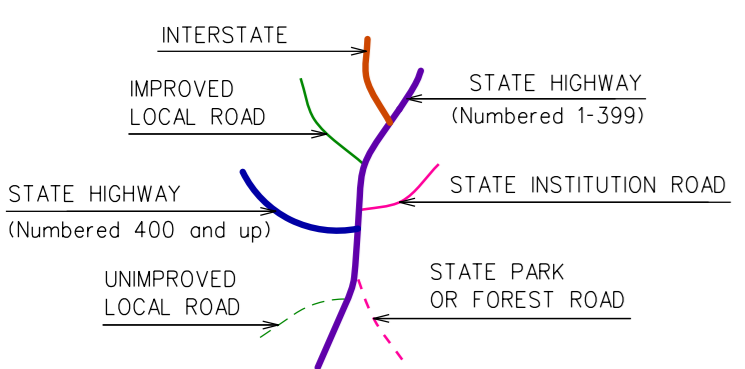

Town Location