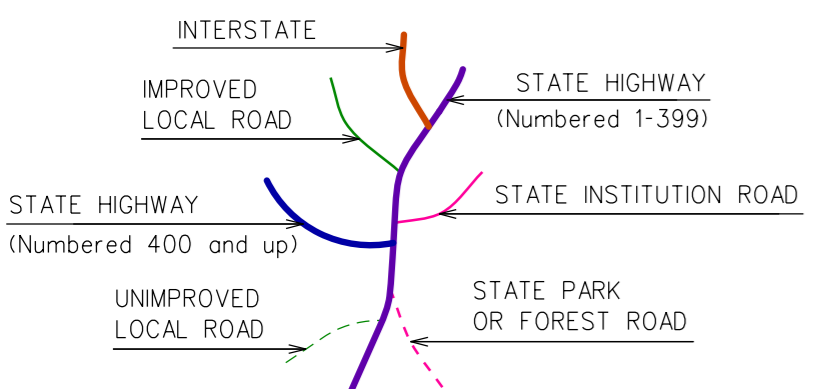

THOMASTON

CONNECTICUT

PREPARED BY THE
CONNECTICUT DEPARTMENT OF TRANSPORTATION
IN COOPERATION WITH THE
U.S. DEPARTMENT OF TRANSPORTATION
FEDERAL HIGHWAY ADMINISTRATION