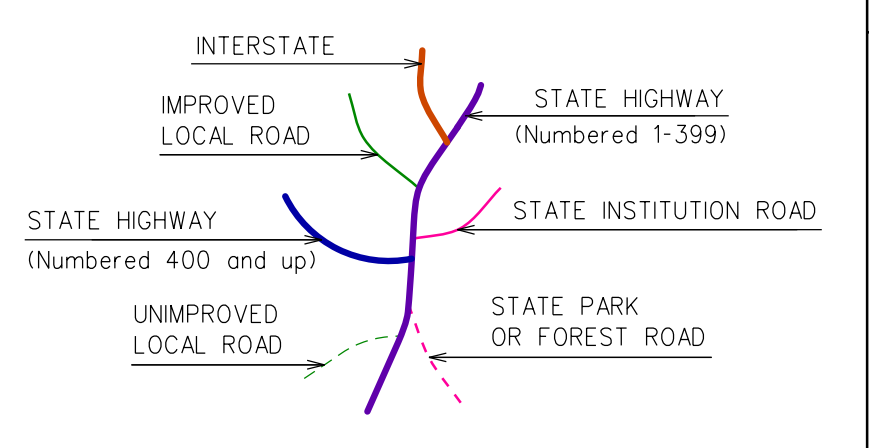

Town Location

Stratford

IGOR I. SIKORSKY
MEMORIAL AIRPORT

Long

Island

Sound

STRATFORD CONNECTICUT

PREPARED BY THE
CONNECTICUT DEPARTMENT OF TRANSPORTATION
IN COOPERATION WITH THE
U.S. DEPARTMENT OF TRANSPORTATION
FEDERAL HIGHWAY ADMINISTRATION

ACCEPTED AS OF DEC. 31, 2022