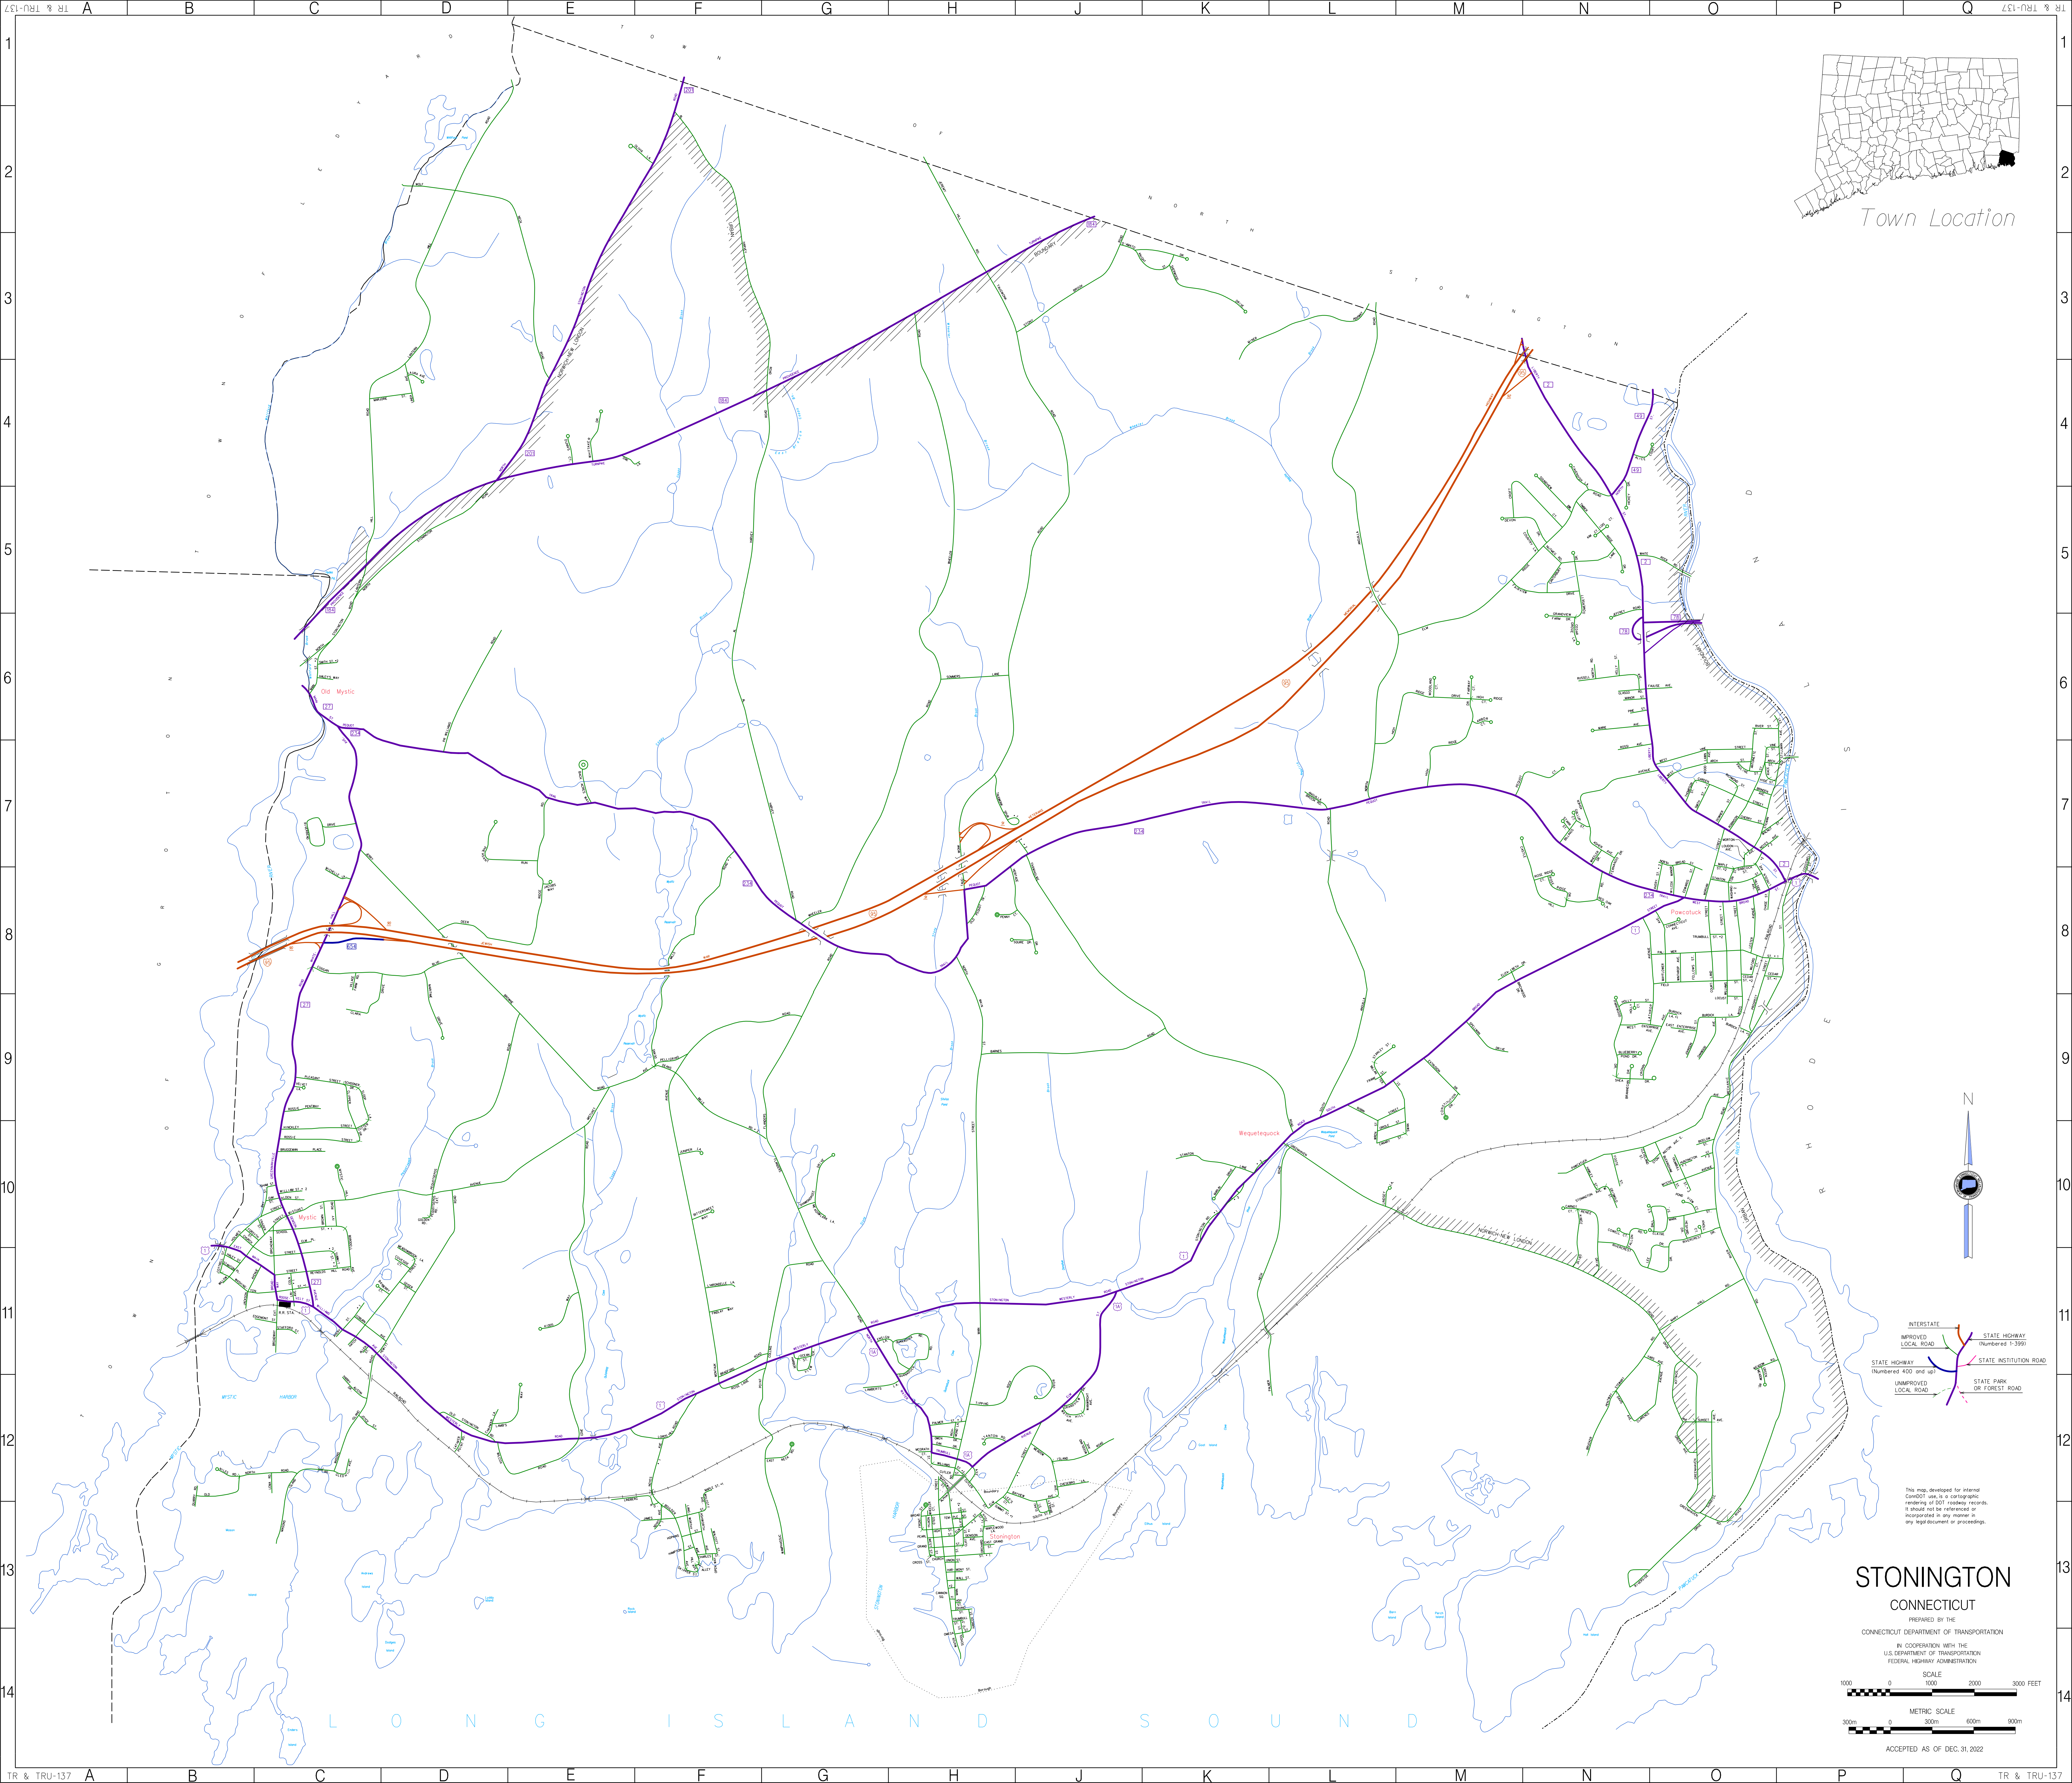

Town Location

STONINGTON CONNECTICUT

ACCEPTED AS OF DEC. 31, 2022