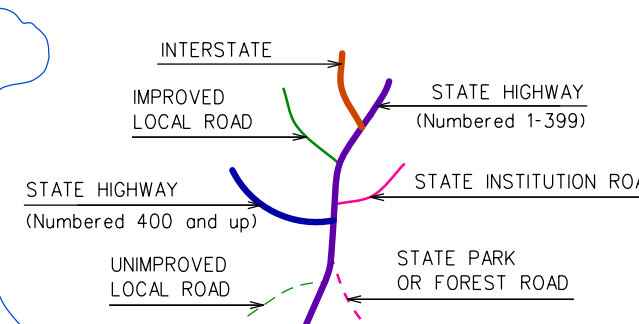

Town Location

STONINGTON CONNECTICUT

ACCEPTED AS OF DEC. 31, 2022