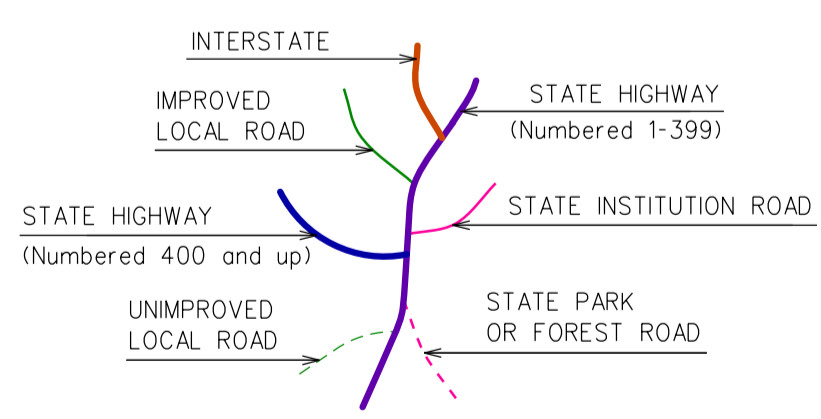

SOUTH WINDSOR

CONNECTICUT

PREPARED BY THE
CONNECTICUT DEPARTMENT OF TRANSPORTATION
IN COOPERATION WITH THE
U.S. DEPARTMENT OF TRANSPORTATION
FEDERAL HIGHWAY ADMINISTRATION

ACCEPTED AS OF DEC. 31, 2022