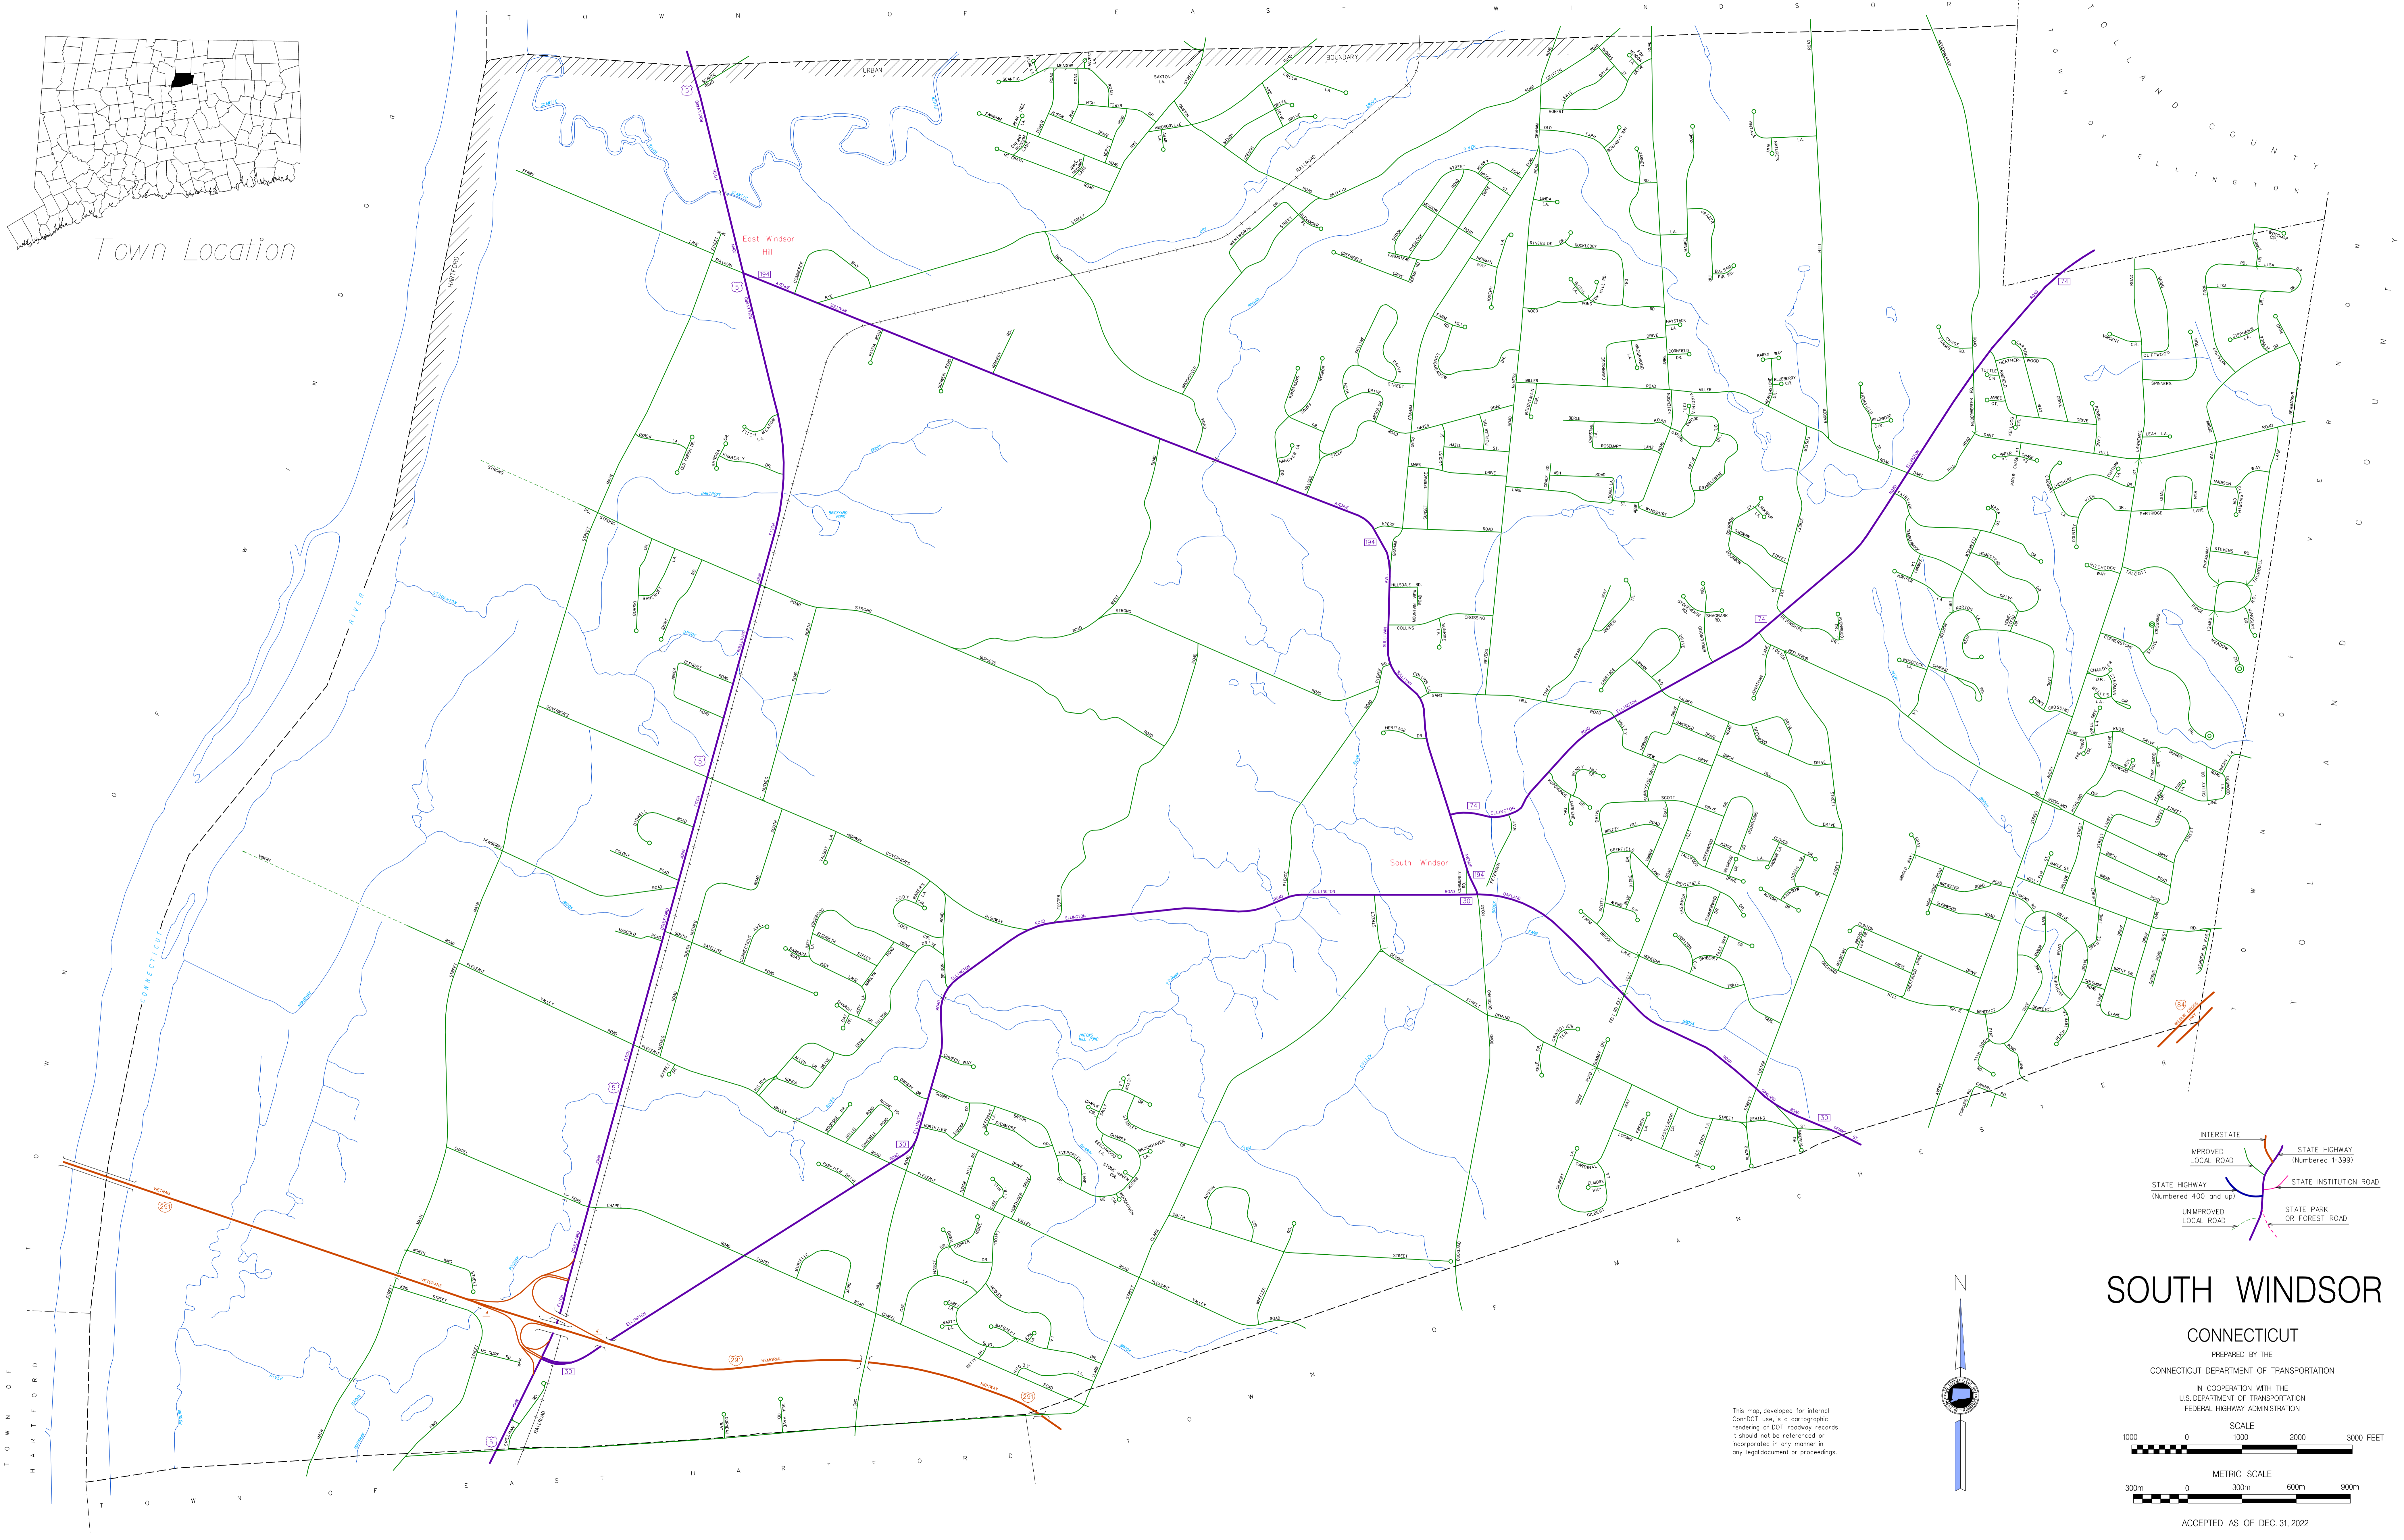

SOUTH WINDSOR

CONNECTICUT

PREPARED BY THE
CONNECTICUT DEPARTMENT OF TRANSPORTATION
IN COOPERATION WITH THE
U.S. DEPARTMENT OF TRANSPORTATION
FEDERAL HIGHWAY ADMINISTRATION

ACCEPTED AS OF DEC. 31, 2022