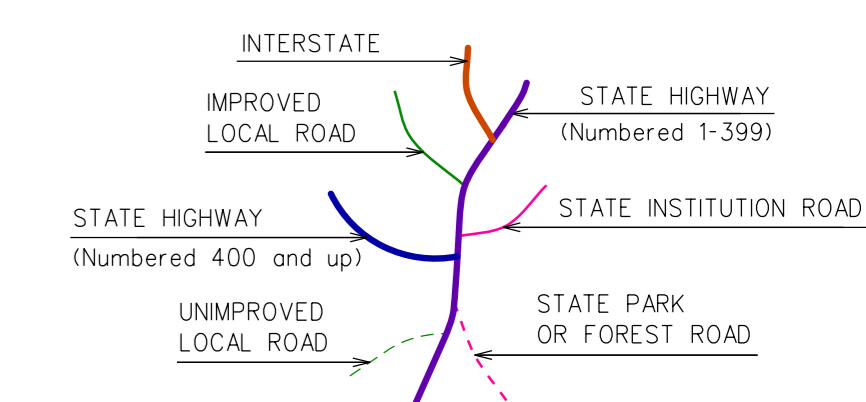

DEEP RIVER CONNECTICUT

PREPARED BY THE
CONNECTICUT DEPARTMENT OF TRANSPORTATION
IN COOPERATION WITH THE
U.S. DEPARTMENT OF TRANSPORTATION
FEDERAL HIGHWAY ADMINISTRATION

ACCEPTED AS OF DEC. 31, 2022

Town Location