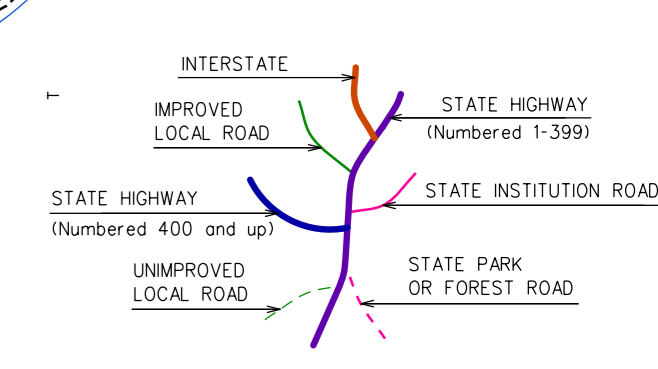

SALISBURY CONNECTICUT