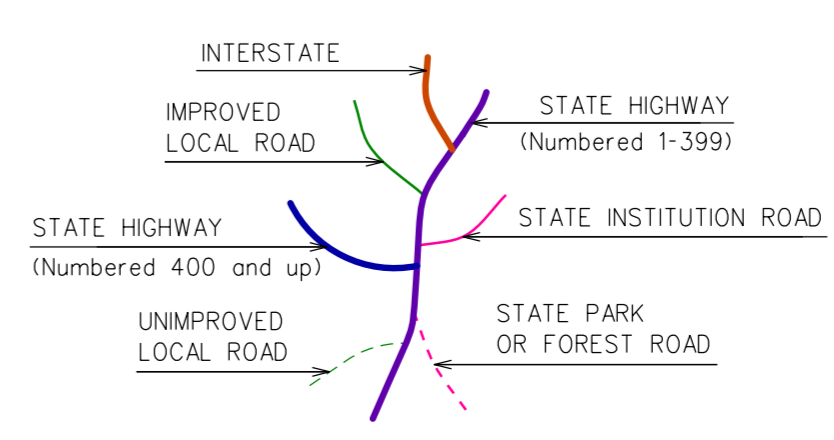

Town Location

SALEM CONNECTICUT

PREPARED BY THE
CONNECTICUT DEPARTMENT OF TRANSPORTATION
IN COOPERATION WITH THE
U.S. DEPARTMENT OF TRANSPORTATION
FEDERAL HIGHWAY ADMINISTRATION

ACCEPTED AS OF DEC. 31, 2022