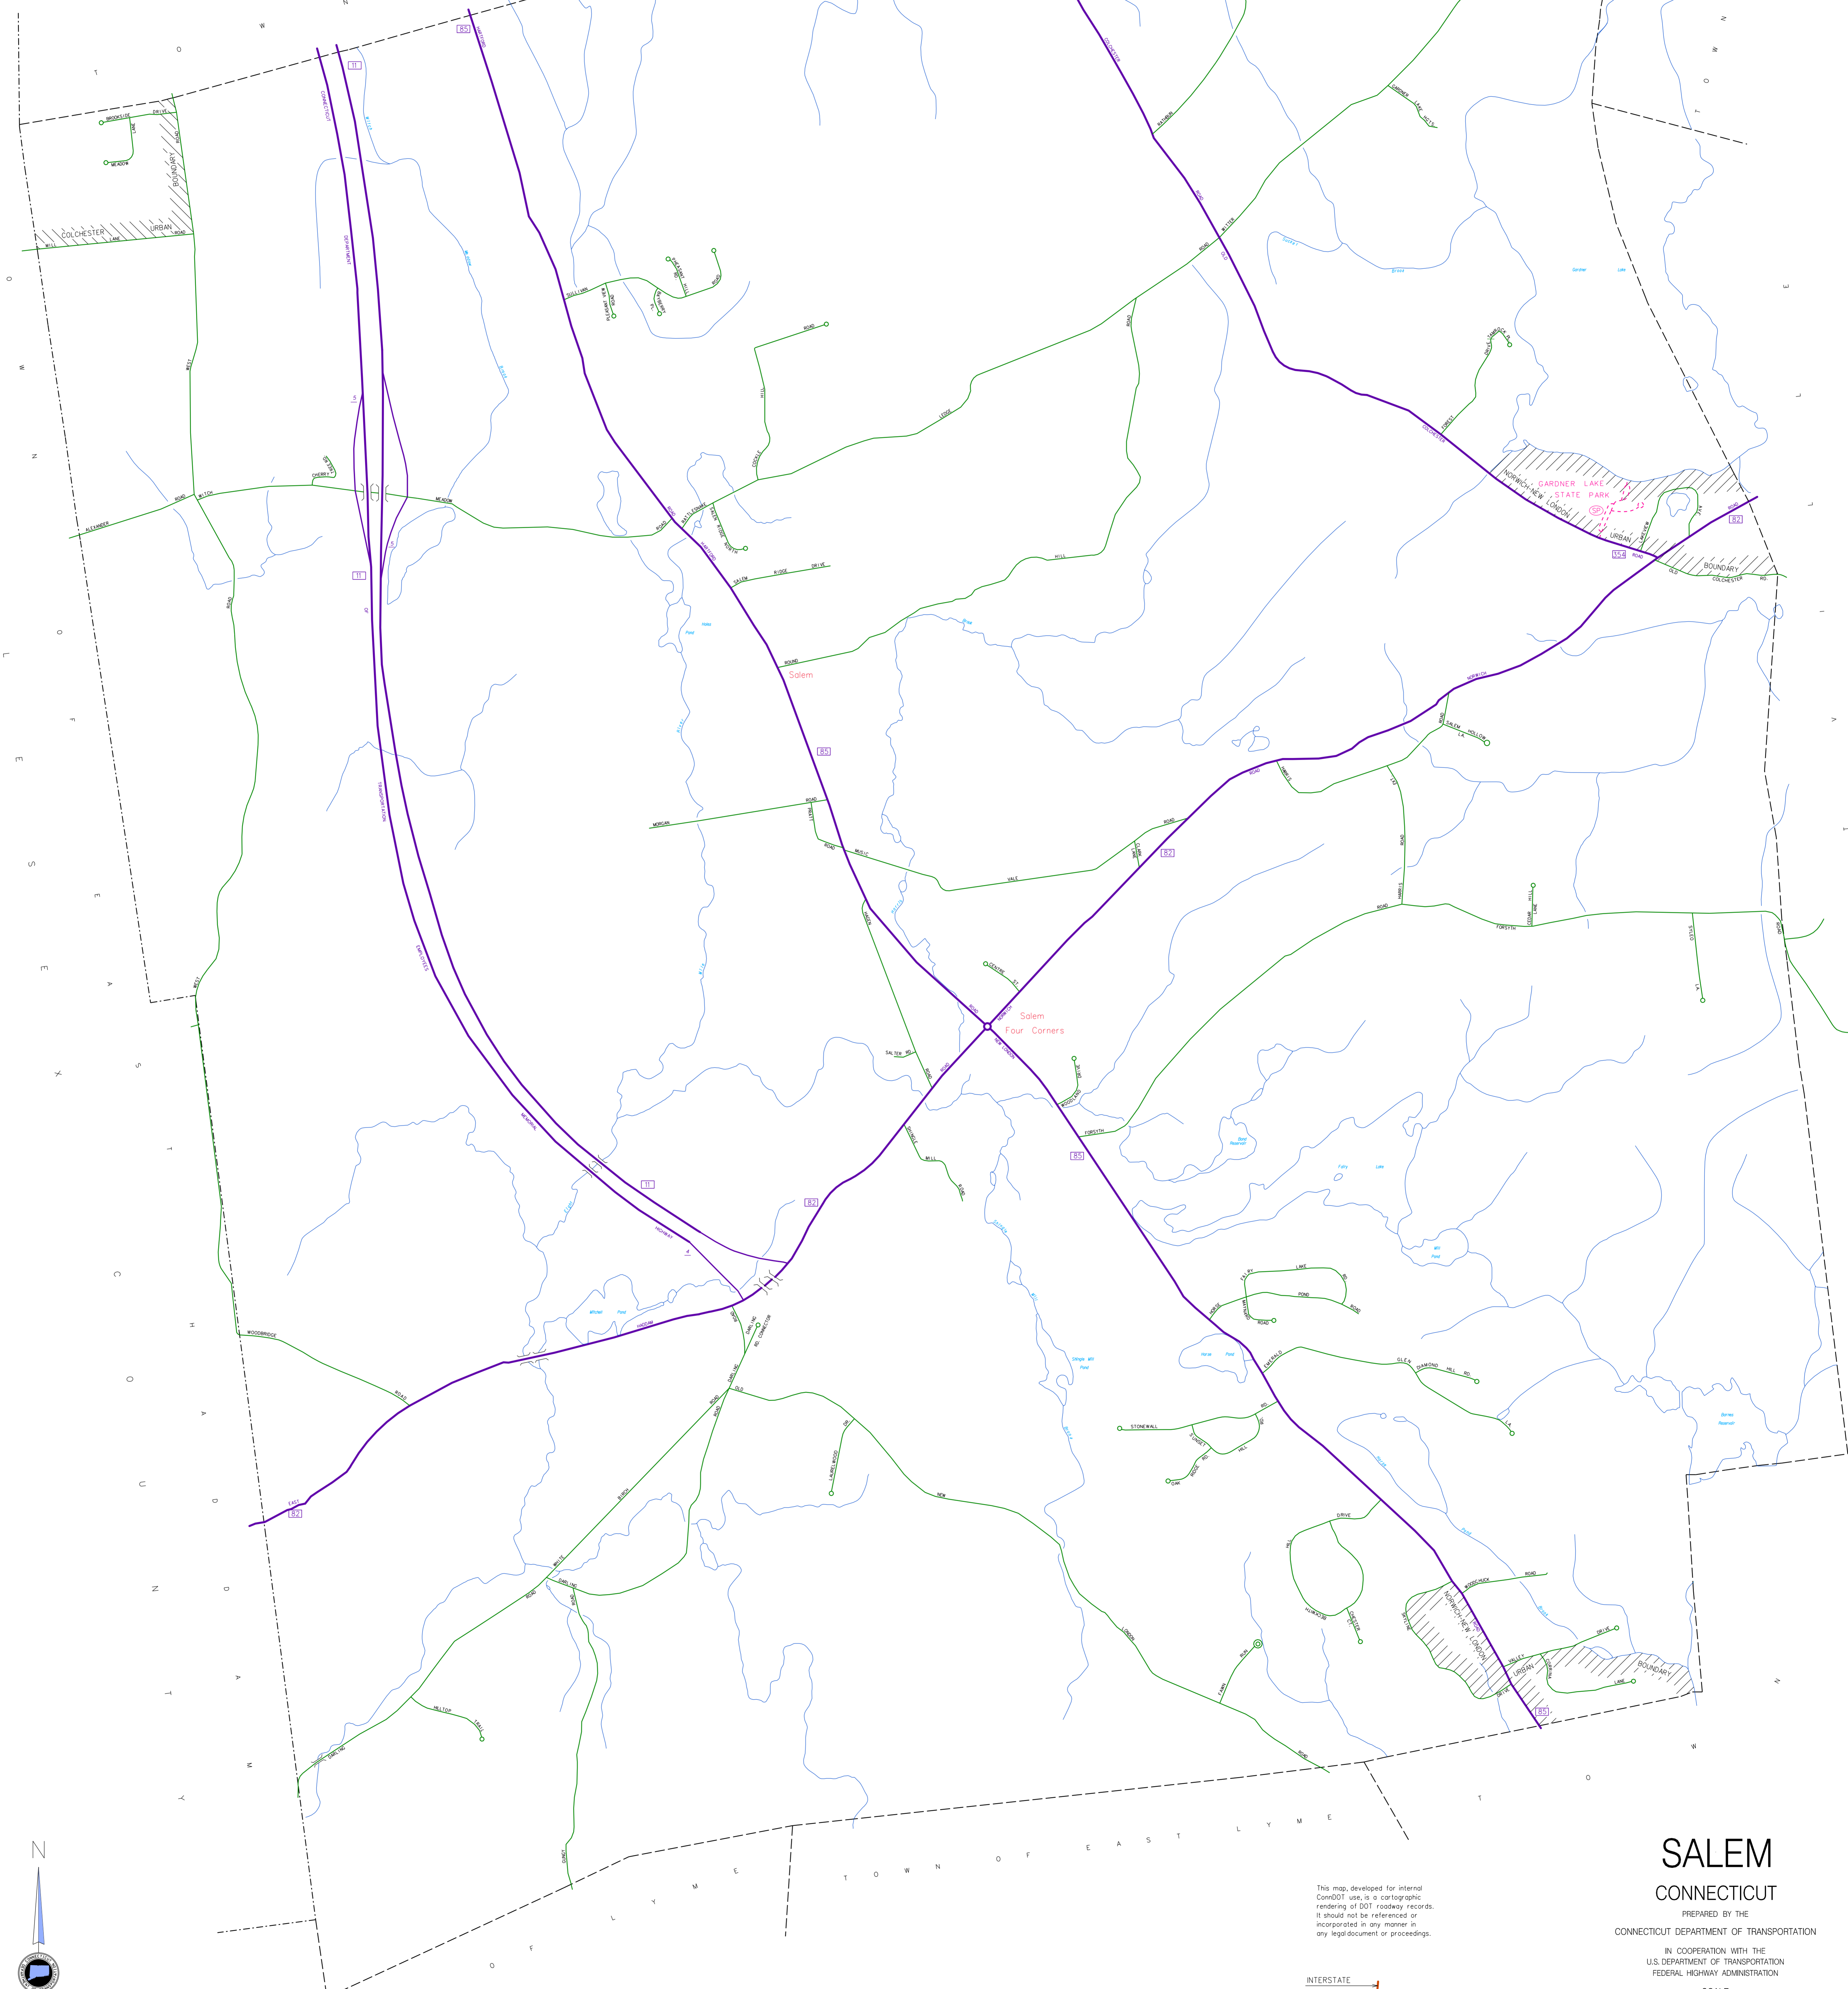

Town Location

SALEM CONNECTICUT

PREPARED BY THE
CONNECTICUT DEPARTMENT OF TRANSPORTATION
IN COOPERATION WITH THE
U.S. DEPARTMENT OF TRANSPORTATION
FEDERAL HIGHWAY ADMINISTRATION

ACCEPTED AS OF DEC. 31, 2022