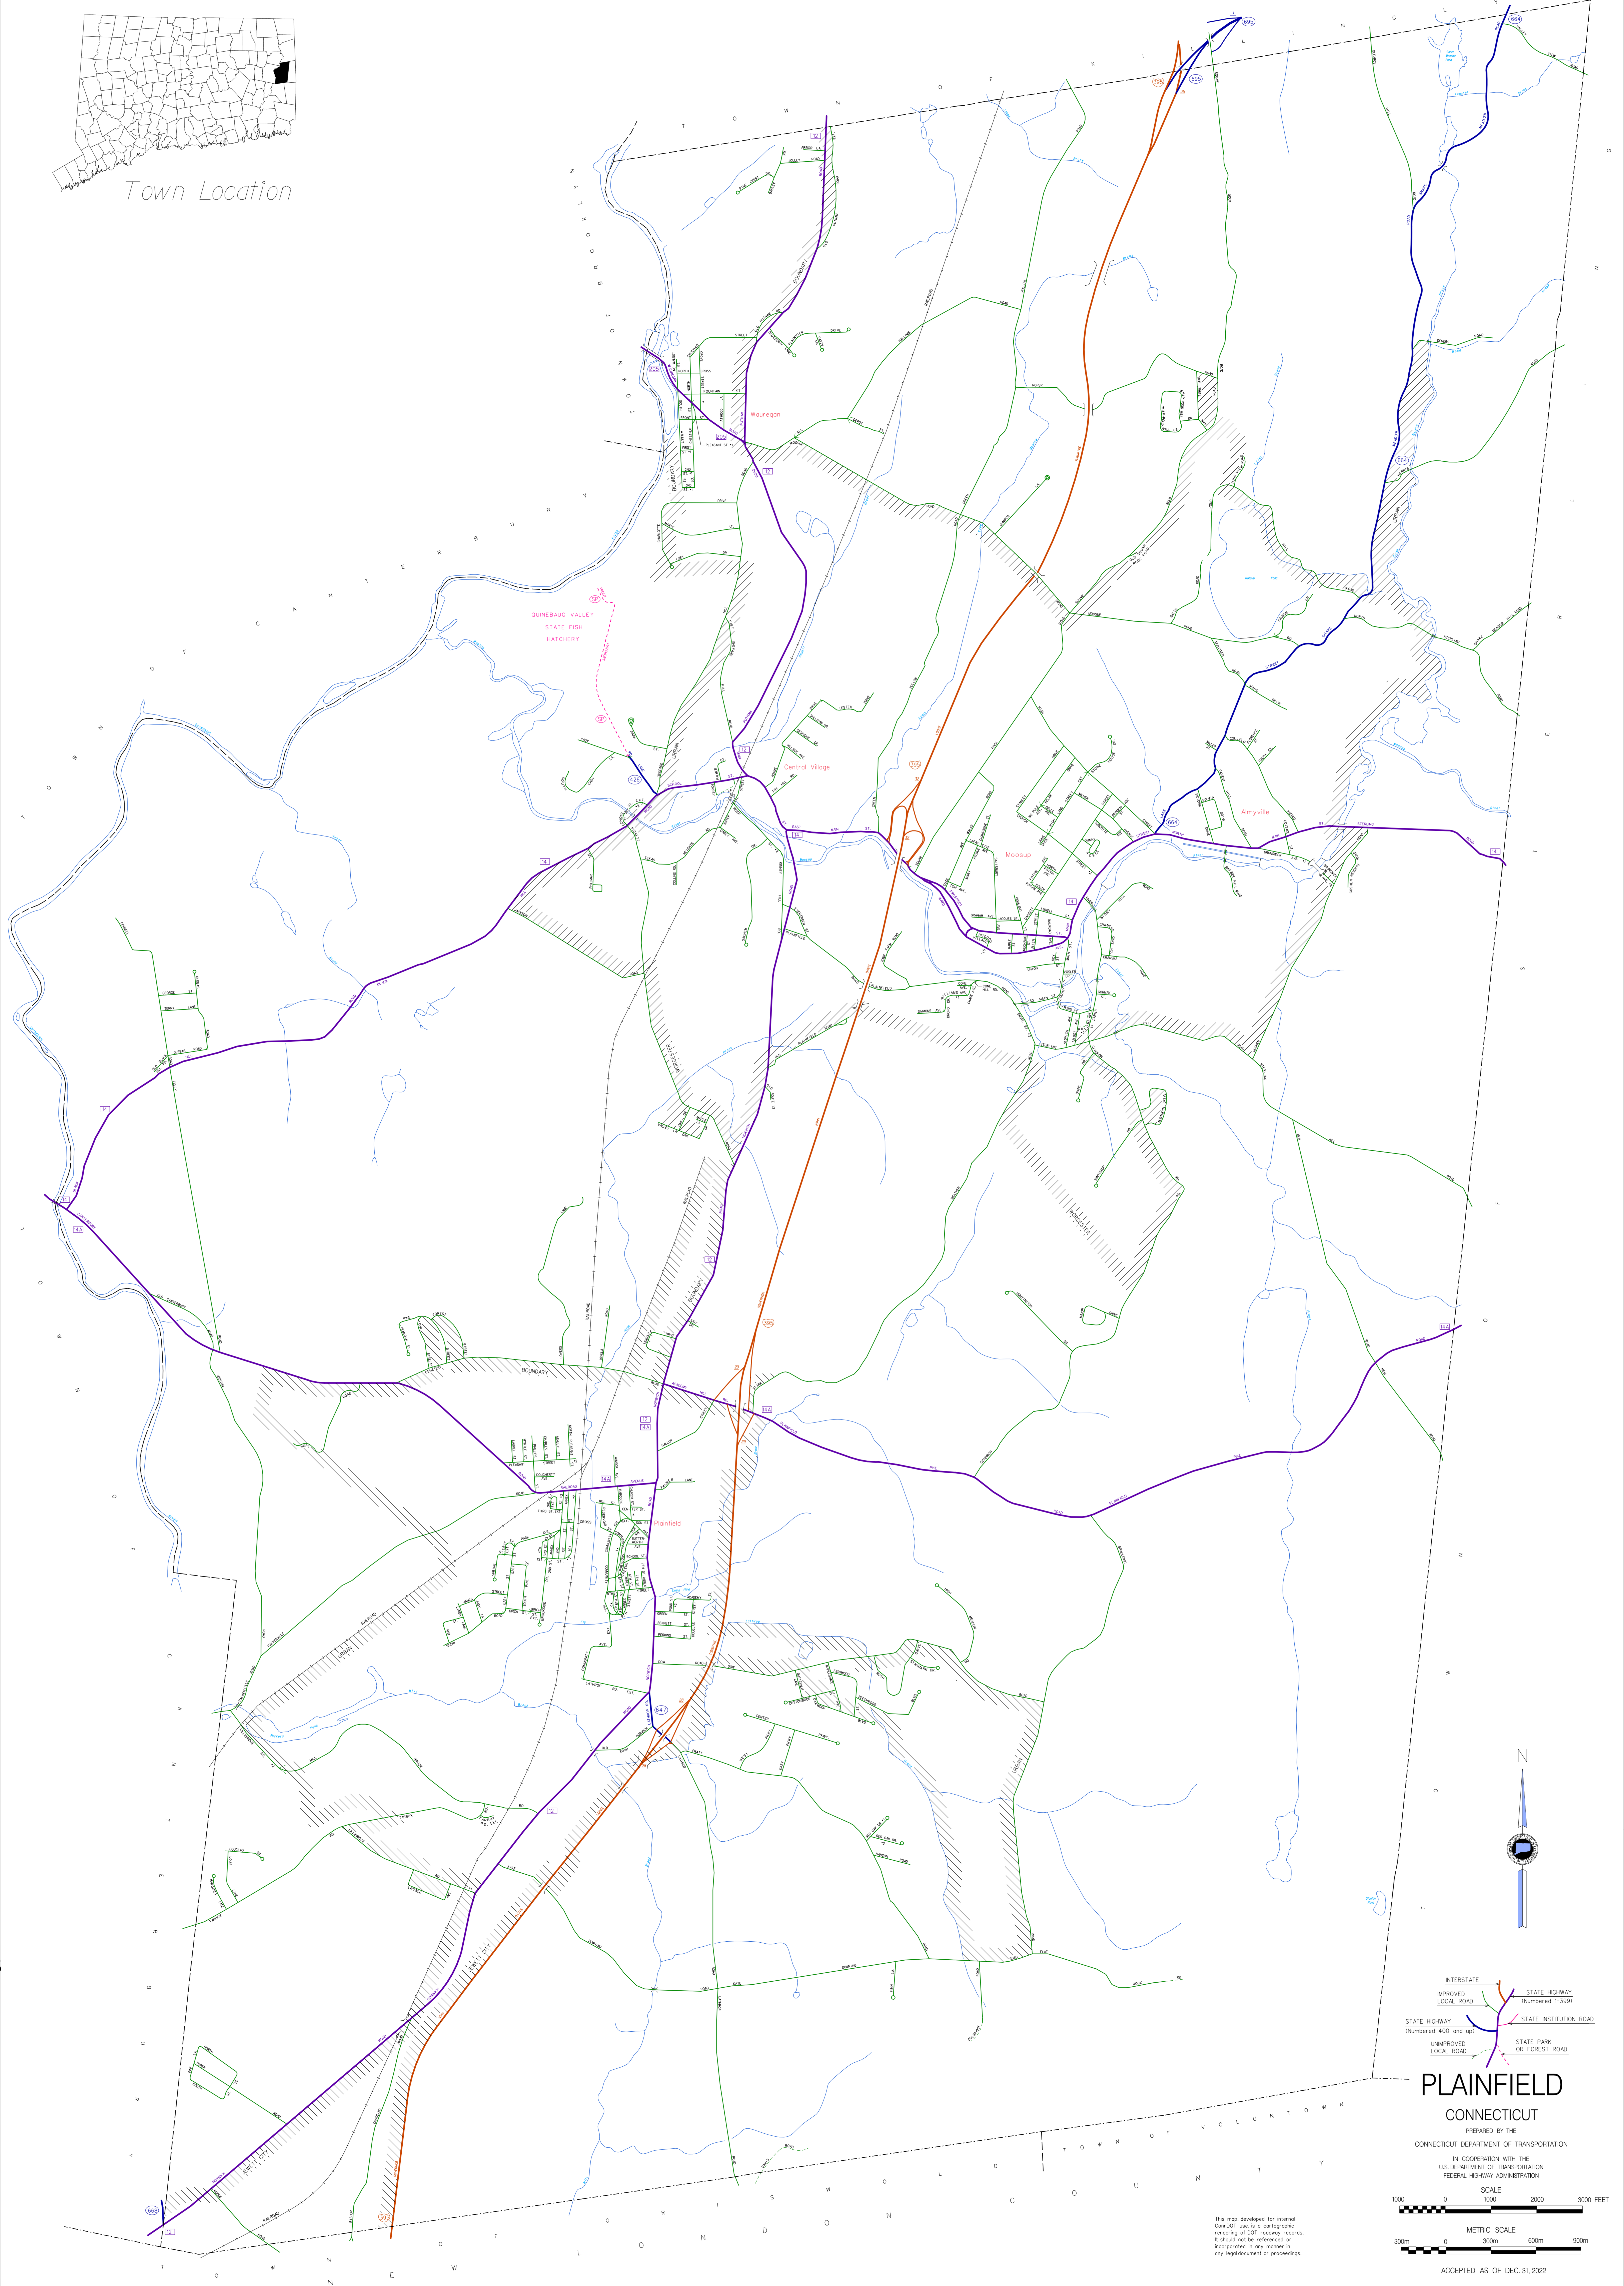

PLAINFIELD CONNECTICUT

PREPARED BY THE
CONNECTICUT DEPARTMENT OF TRANSPORTATION

IN COOPERATION WITH THE
U.S. DEPARTMENT OF TRANSPORTATION
FEDERAL HIGHWAY ADMINISTRATION

ACCEPTED AS OF DEC. 31, 2022