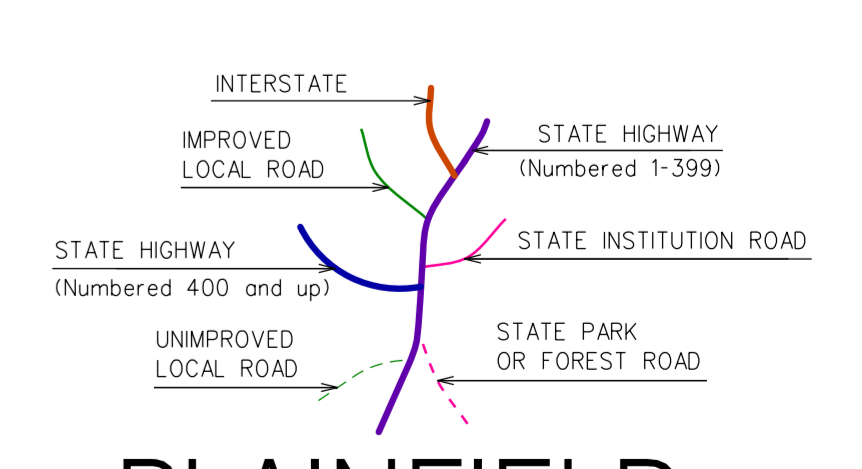

PLAINFIELD CONNECTICUT

PREPARED BY THE
CONNECTICUT DEPARTMENT OF TRANSPORTATION

IN COOPERATION WITH THE
U.S. DEPARTMENT OF TRANSPORTATION
FEDERAL HIGHWAY ADMINISTRATION