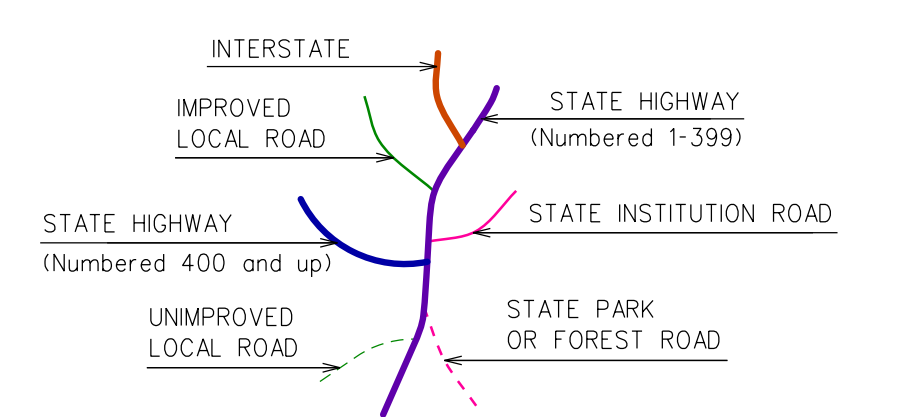

OLD SAYBROOK CONNECTICUT

PREPARED BY THE
CONNECTICUT DEPARTMENT OF TRANSPORTATION
IN COOPERATION WITH THE
U.S. DEPARTMENT OF TRANSPORTATION
FEDERAL HIGHWAY ADMINISTRATION