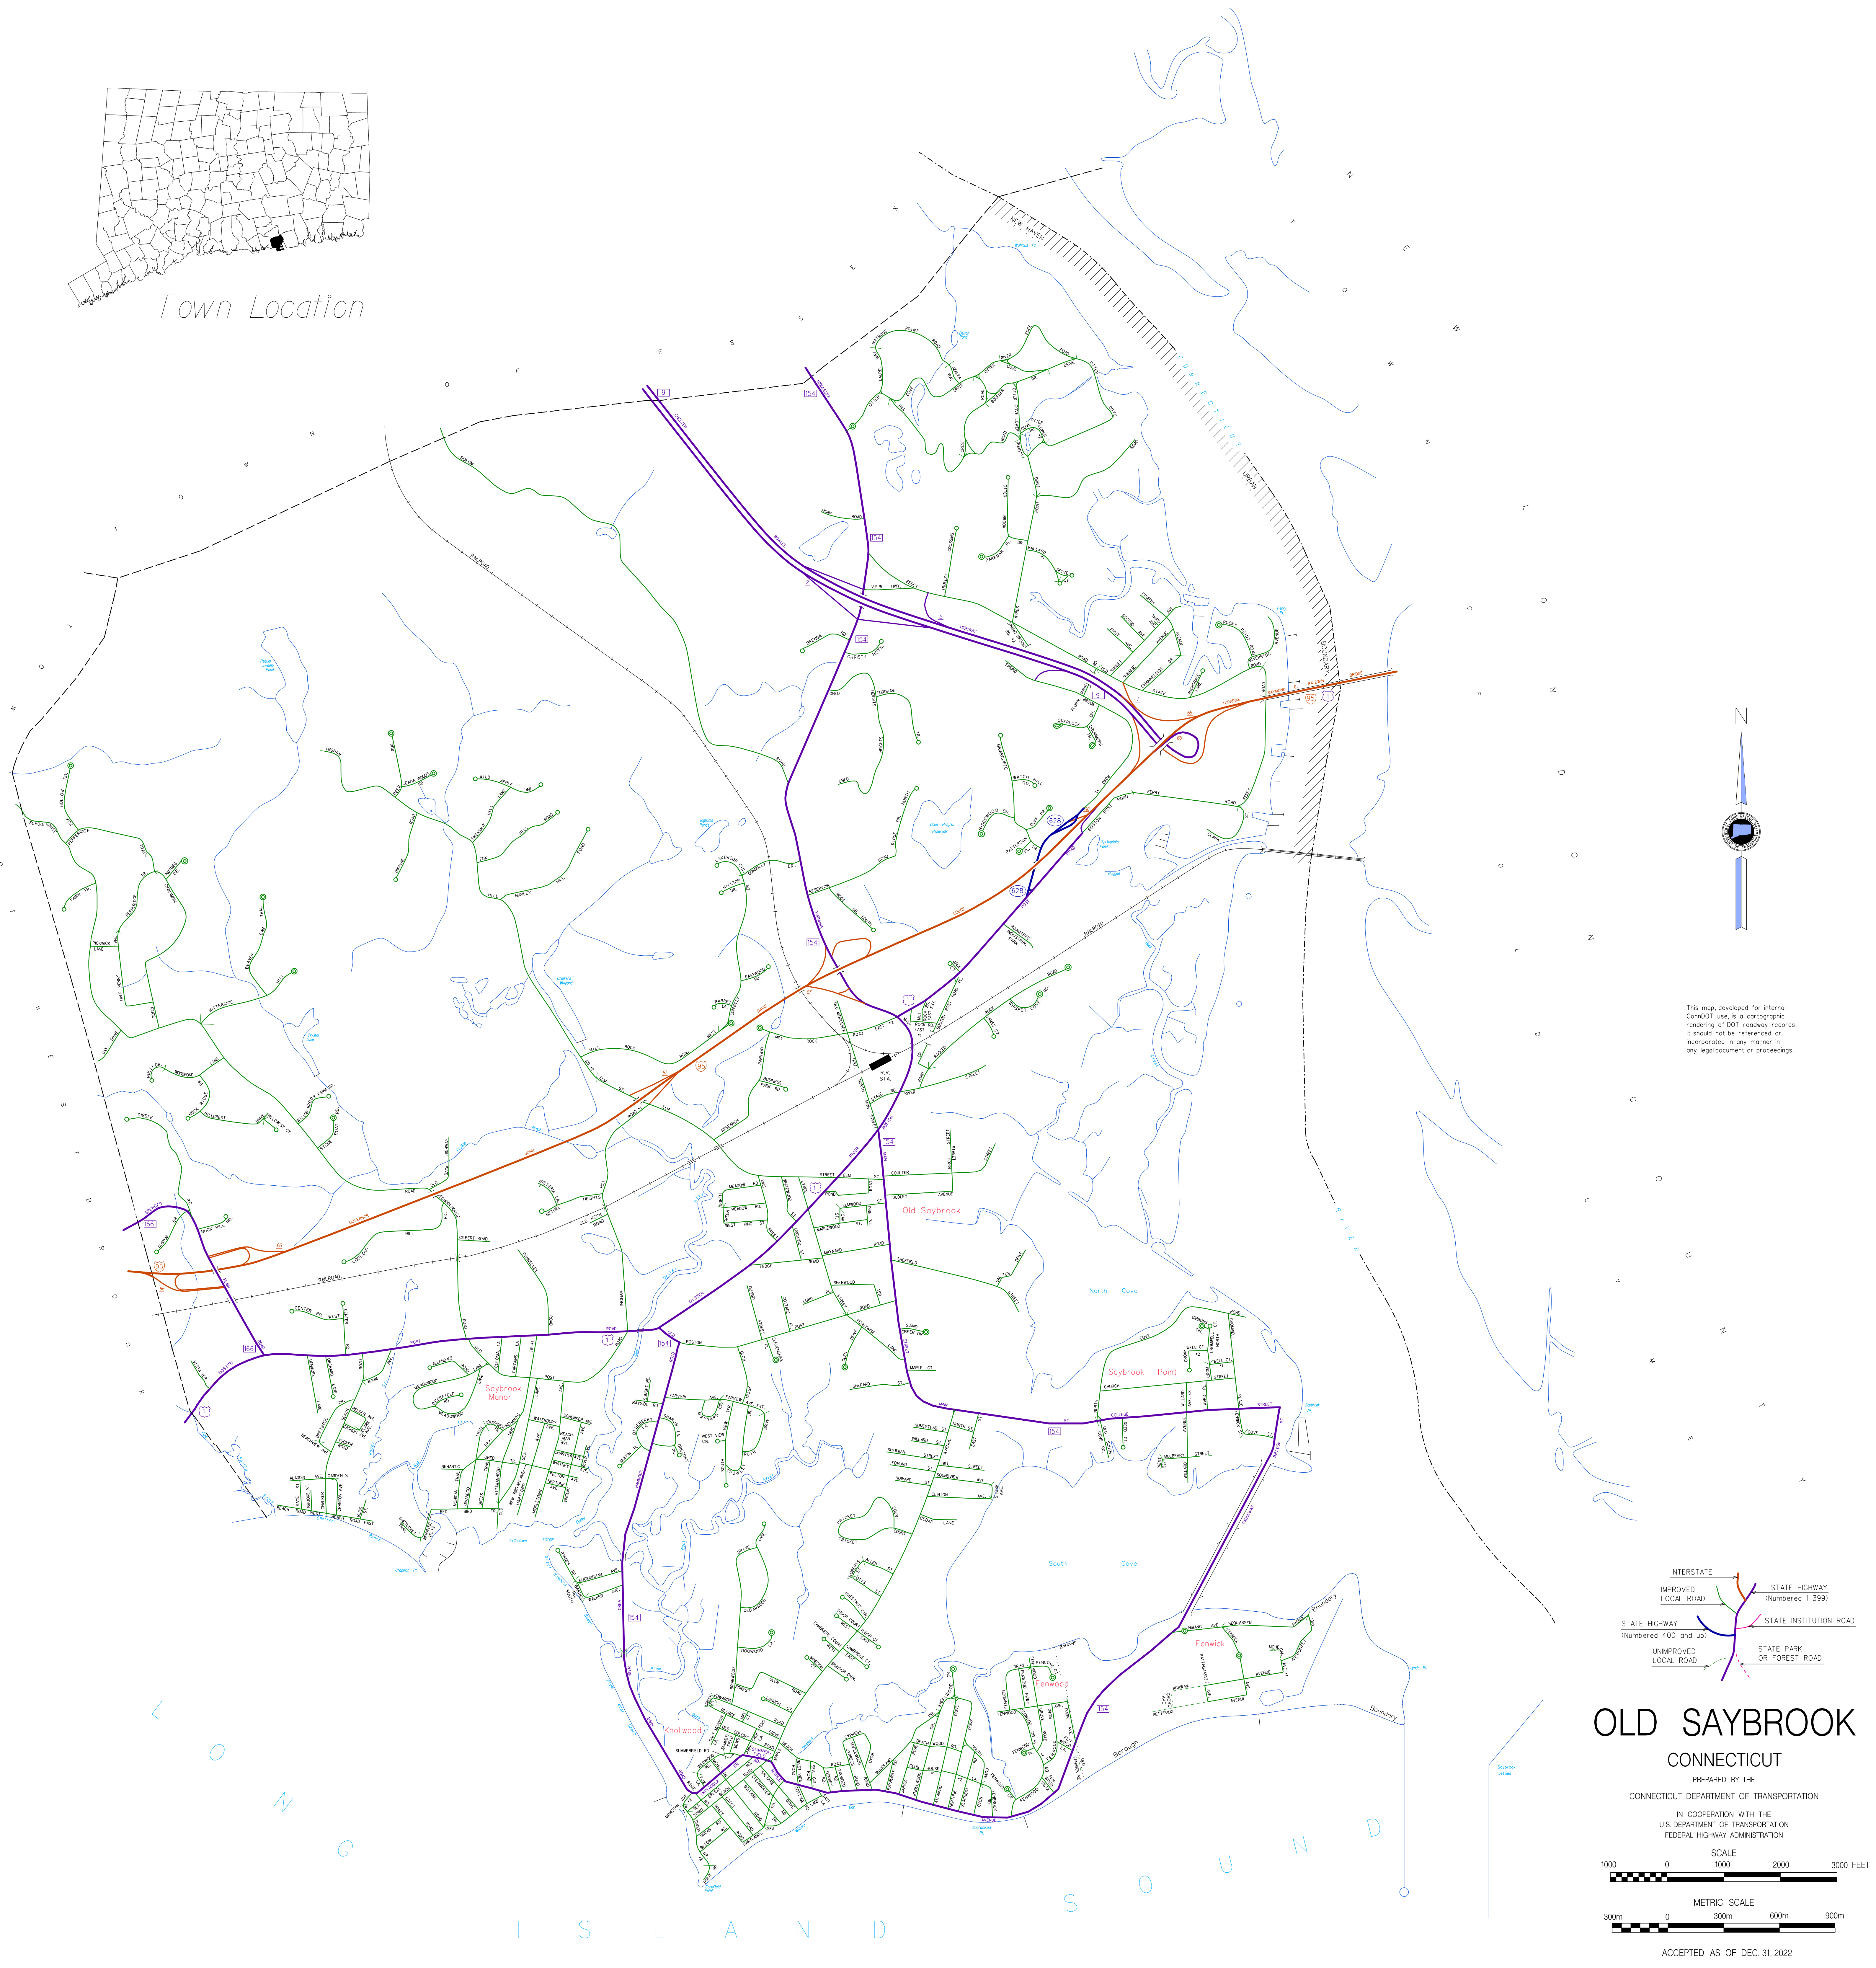

OLD SAYBROOK CONNECTICUT

PREPARED BY THE
CONNECTICUT DEPARTMENT OF TRANSPORTATION
IN COOPERATION WITH THE
U.S. DEPARTMENT OF TRANSPORTATION
FEDERAL HIGHWAY ADMINISTRATION

ACCEPTED AS OF DEC. 31, 2022