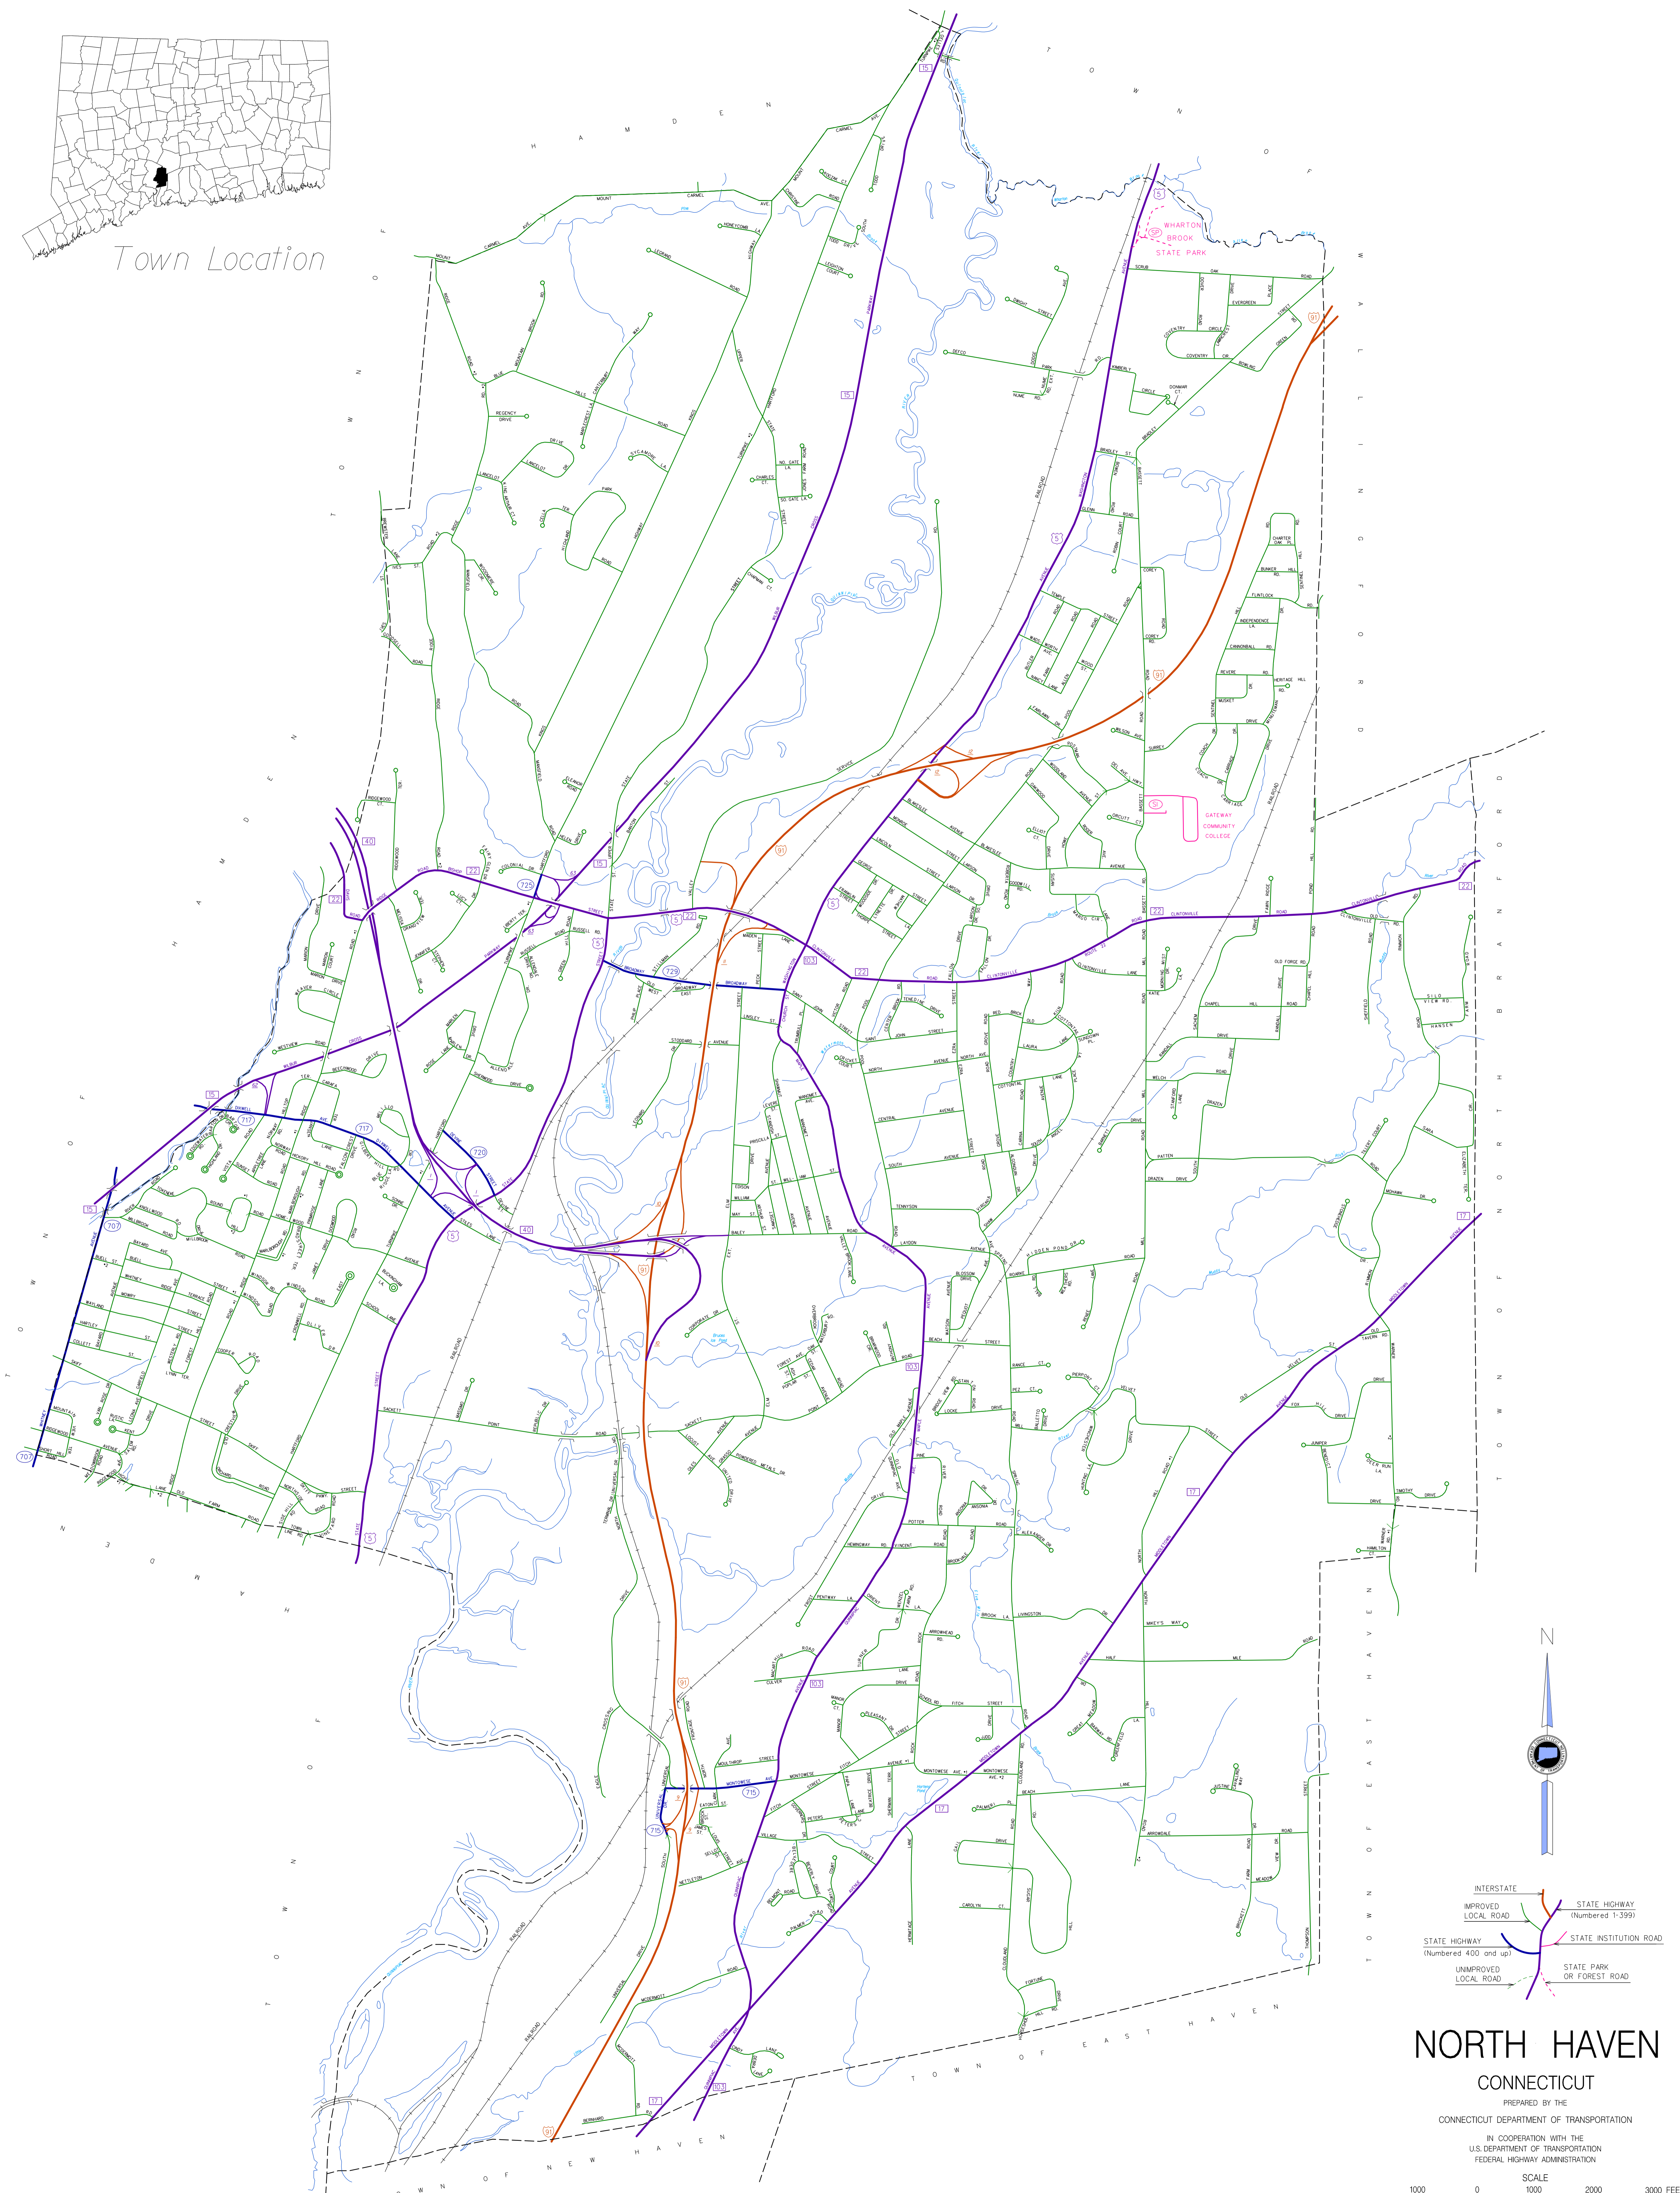

Town Location

NORTH HAVEN CONNECTICUT

PREPARED BY THE
CONNECTICUT DEPARTMENT OF TRANSPORTATION

ACCEPTED AS OF DEC. 31, 2022