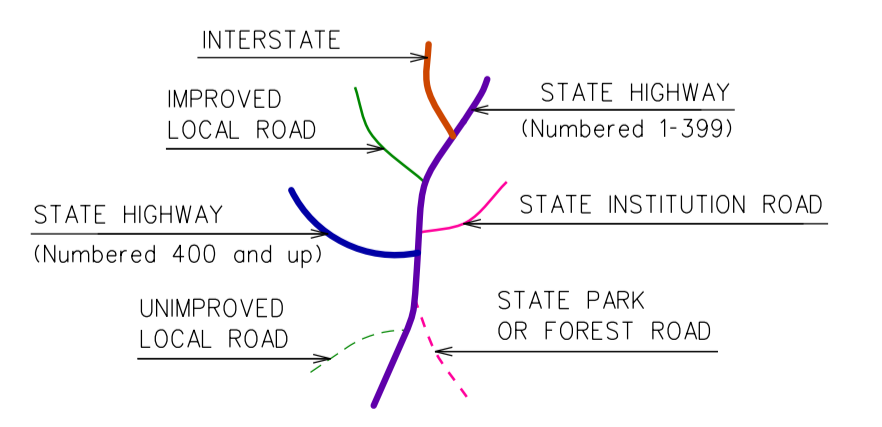

NORTH HAVEN CONNECTICUT

PREPARED BY THE
CONNECTICUT DEPARTMENT OF TRANSPORTATION