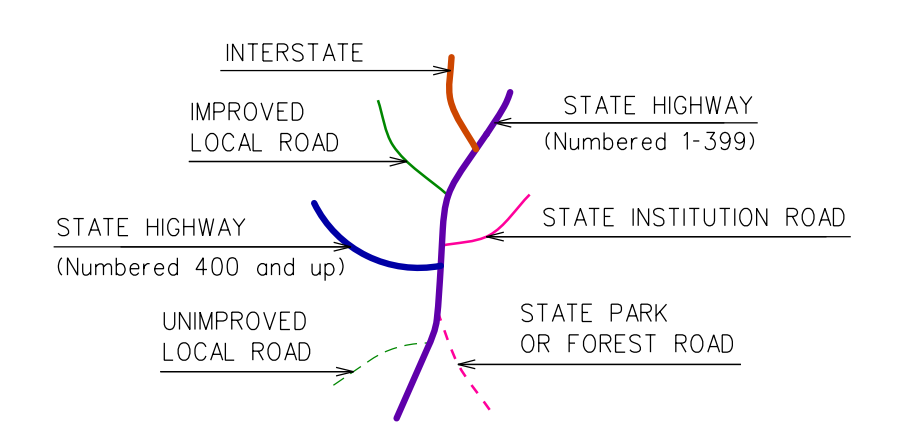

NORTH CANAAN CONNECTICUT

PREPARED BY THE
CONNECTICUT DEPARTMENT OF TRANSPORTATION
IN COOPERATION WITH THE
U.S. DEPARTMENT OF TRANSPORTATION
FEDERAL HIGHWAY ADMINISTRATION