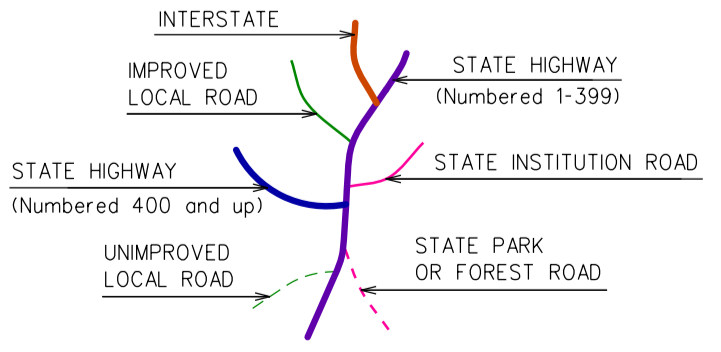

NORFOLK CONNECTICUT

PREPARED BY THE CONNECTICUT DEPARTMENT OF TRANSPORTATION
IN COOPERATION WITH THE U.S. DEPARTMENT OF TRANSPORTATION FEDERAL HIGHWAY ADMINISTRATION