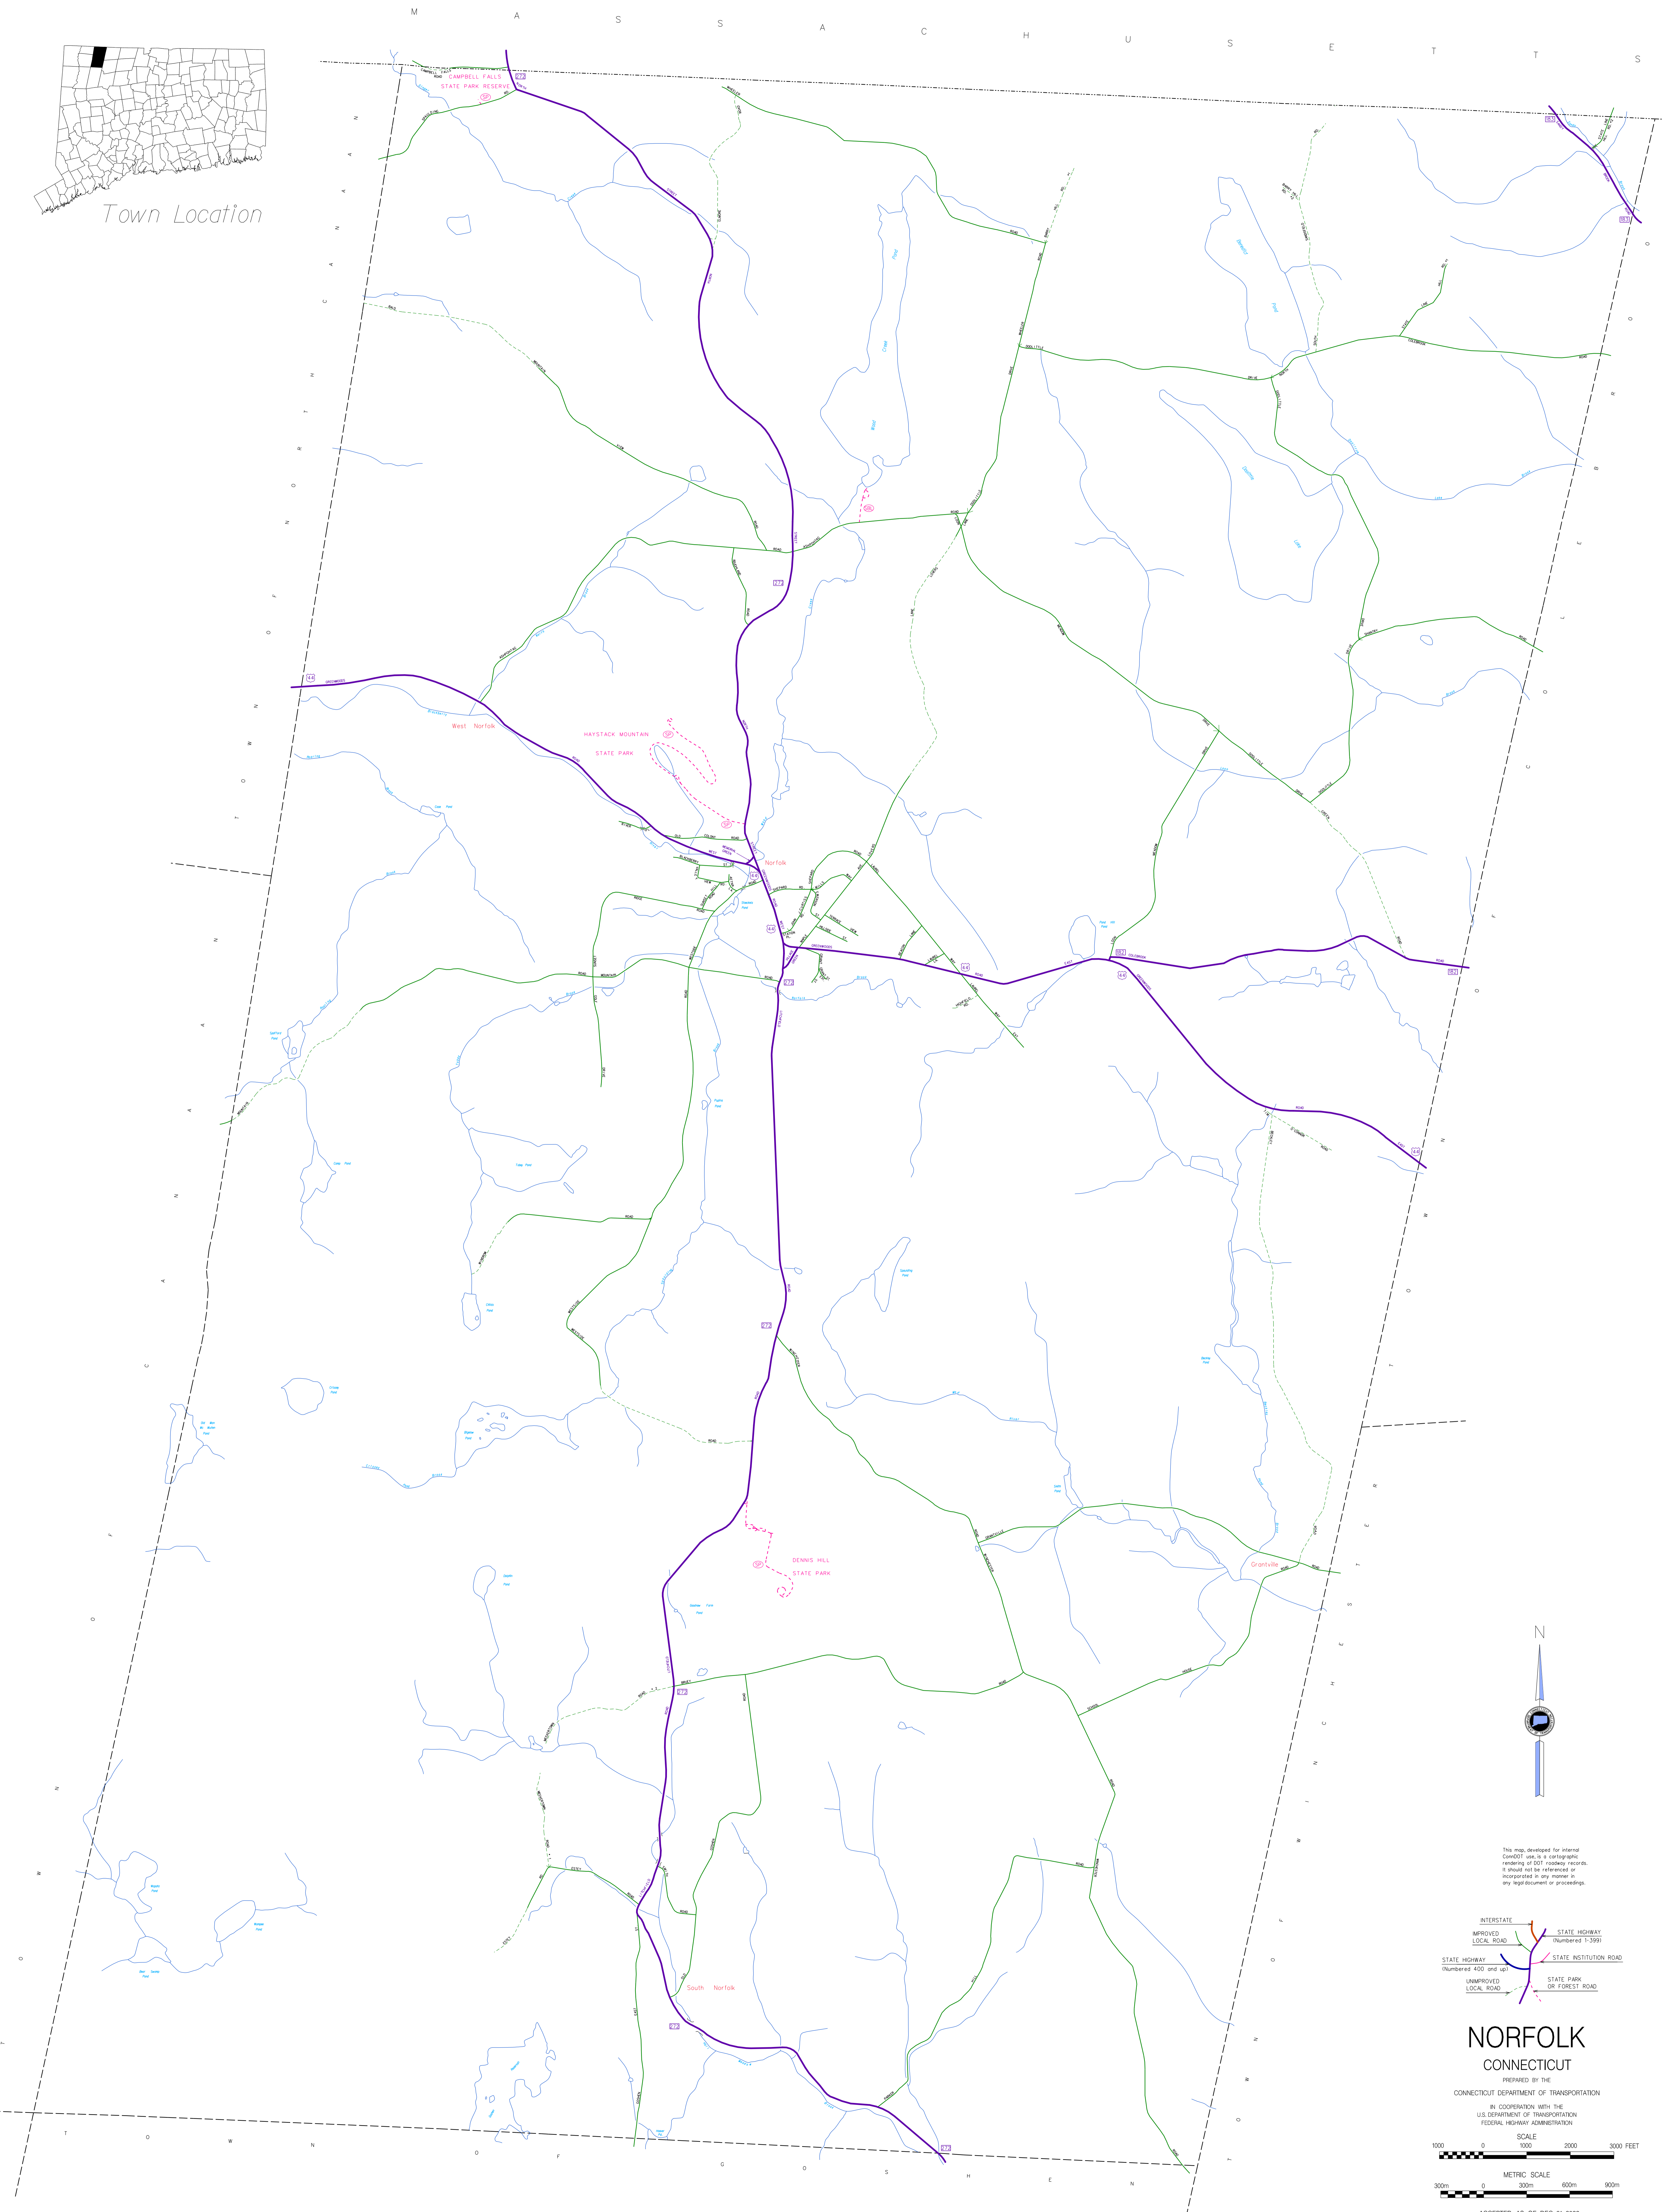

NORFOLK CONNECTICUT

PREPARED BY THE CONNECTICUT DEPARTMENT OF TRANSPORTATION
IN COOPERATION WITH THE U.S. DEPARTMENT OF TRANSPORTATION FEDERAL HIGHWAY ADMINISTRATION

ACCEPTED AS OF DEC. 31, 2022