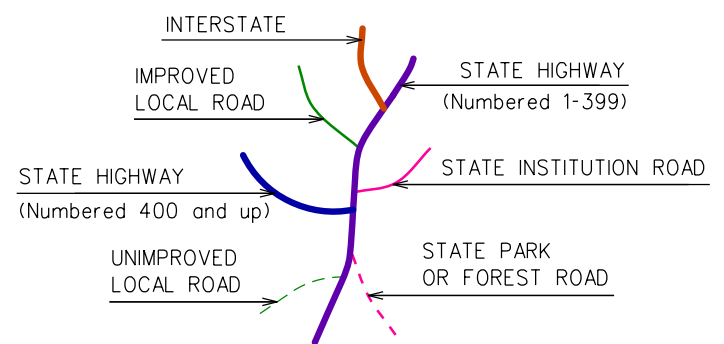

NEW HAVEN CONNECTICUT

PREPARED BY THE
CONNECTICUT DEPARTMENT OF TRANSPORTATION
IN COOPERATION WITH THE
U.S. DEPARTMENT OF TRANSPORTATION
FEDERAL HIGHWAY ADMINISTRATION