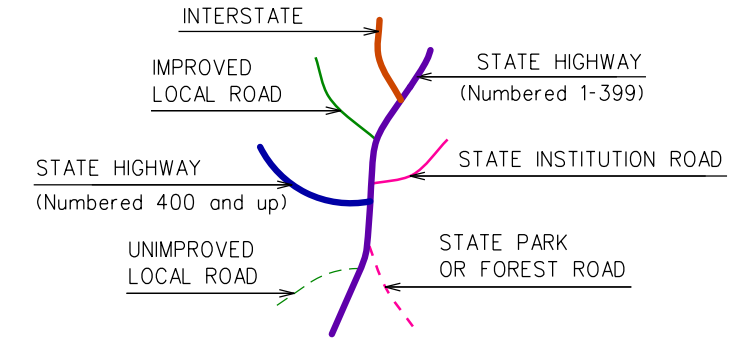

ACCEPTED AS OF DEC. 31, 2022