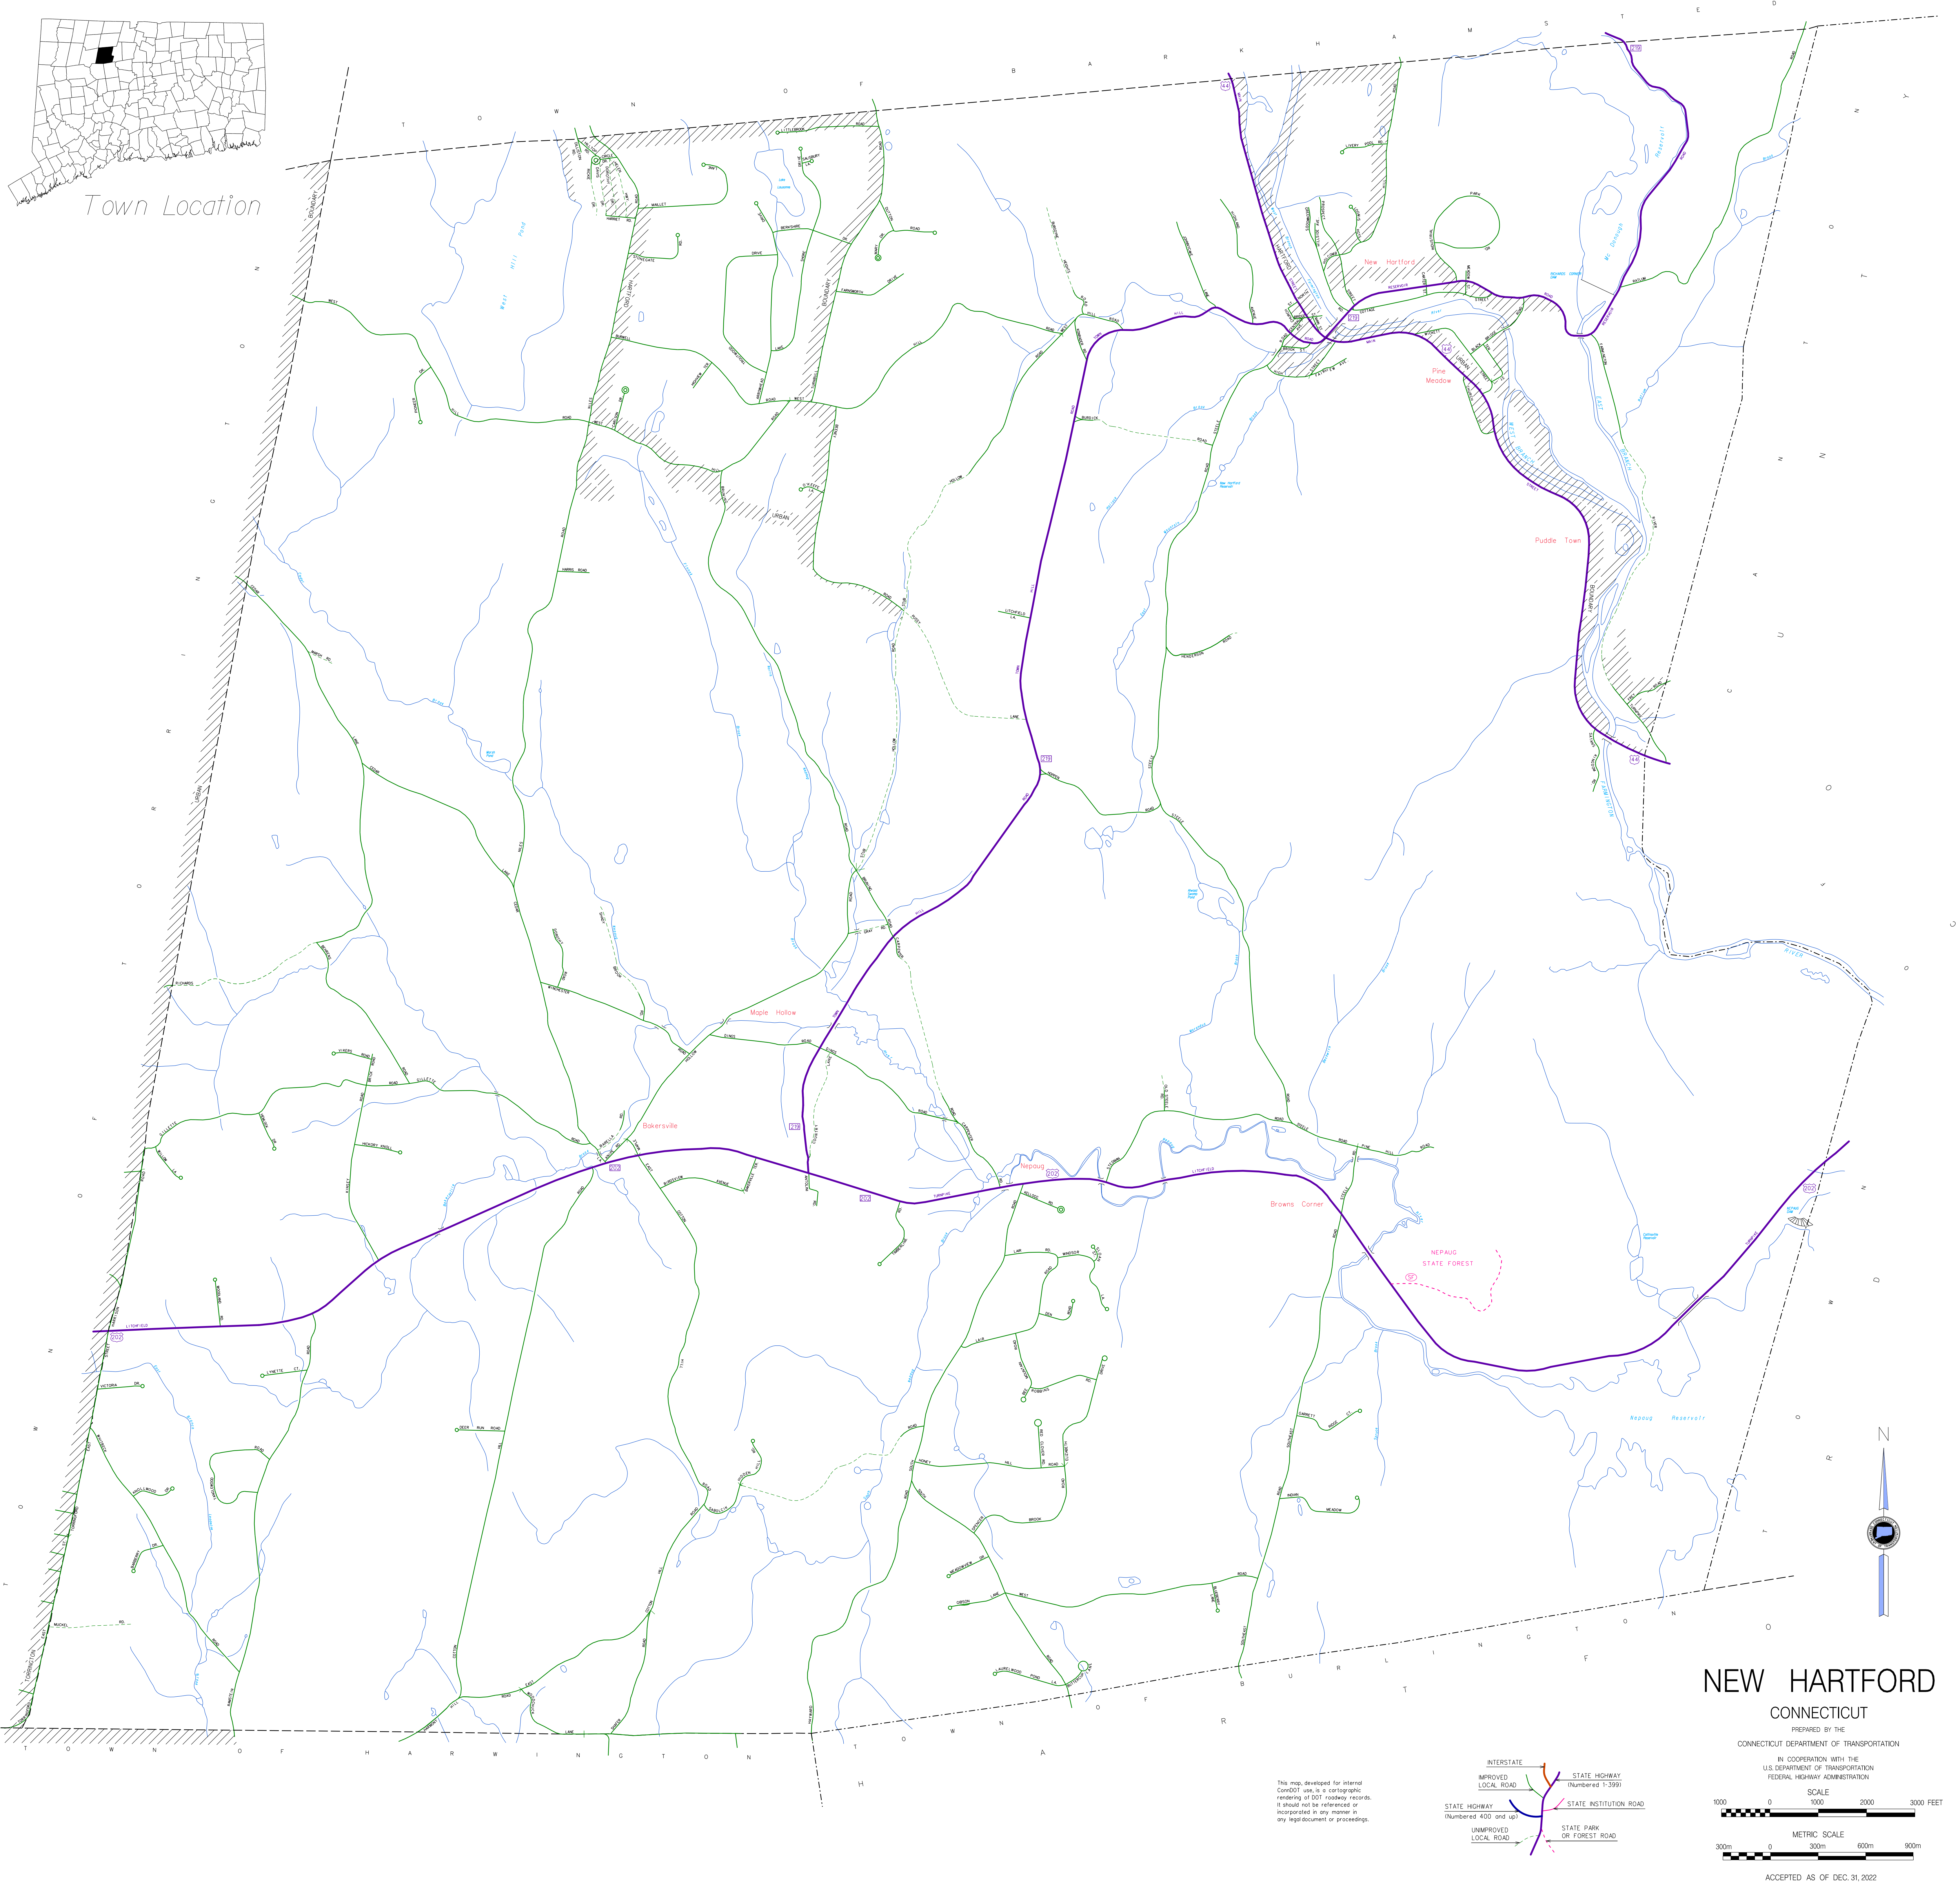

NEW HARTFORD CONNECTICUT

PREPARED BY THE
CONNECTICUT DEPARTMENT OF TRANSPORTATION
IN COOPERATION WITH THE
U.S. DEPARTMENT OF TRANSPORTATION
FEDERAL HIGHWAY ADMINISTRATION

ACCEPTED AS OF DEC. 31, 2022