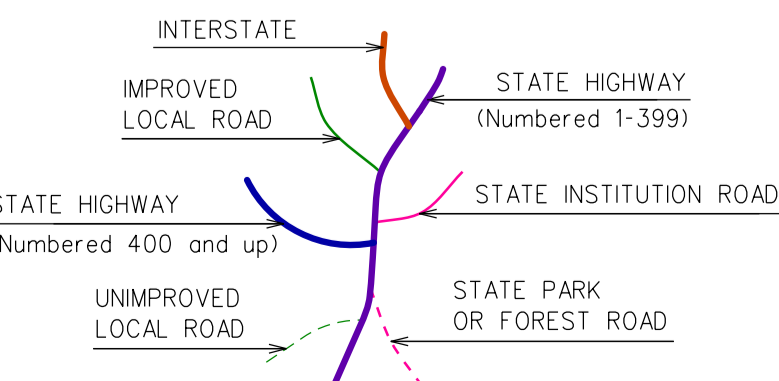

Town Location