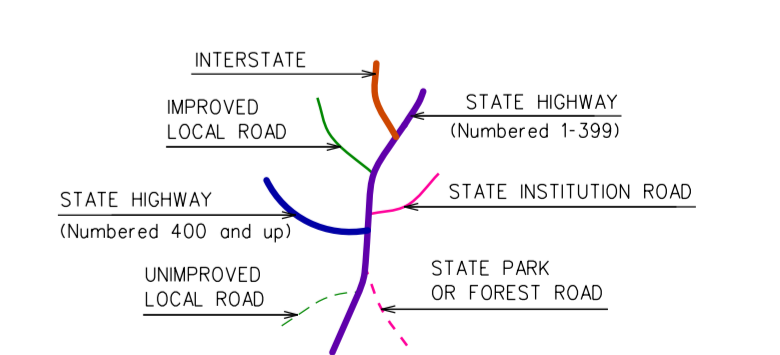

MONTVILLE CONNECTICUT