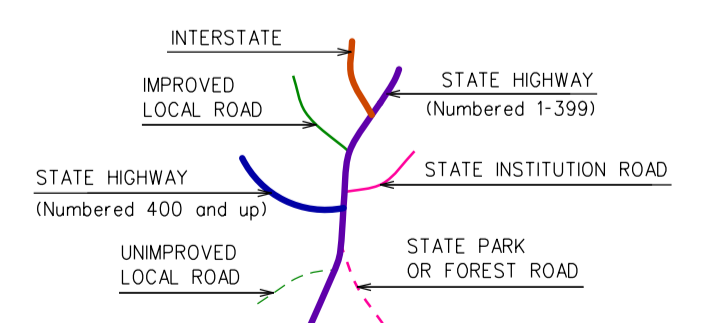

MIDDLETOWN CONNECTICUT

ACCEPTED AS OF DEC. 31, 2022

28-09