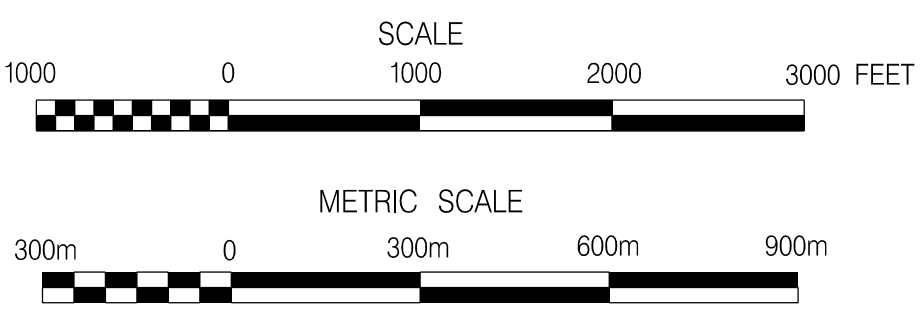

MIDDLEBURY CONNECTICUT

PREPARED BY THE
CONNECTICUT DEPARTMENT OF TRANSPORTATION
IN COOPERATION WITH THE
U.S. DEPARTMENT OF TRANSPORTATION
FEDERAL HIGHWAY ADMINISTRATION