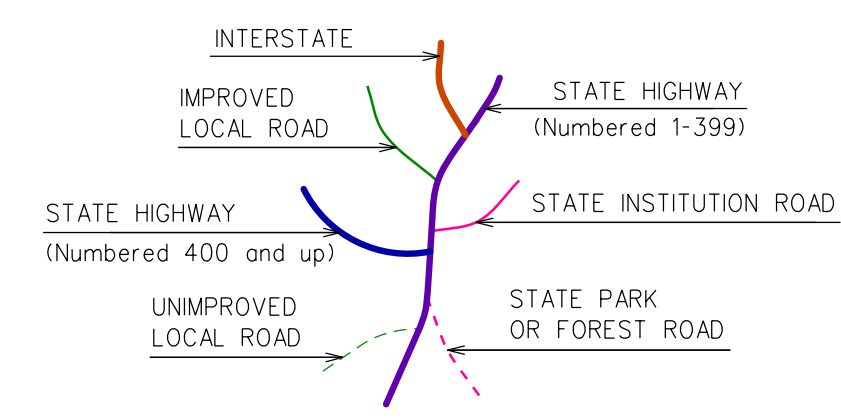

MIDDLEBURY CONNECTICUT

PREPARED BY THE
CONNECTICUT DEPARTMENT OF TRANSPORTATION
IN COOPERATION WITH THE
U.S. DEPARTMENT OF TRANSPORTATION
FEDERAL HIGHWAY ADMINISTRATION

ACCEPTED AS OF DEC. 31, 2022