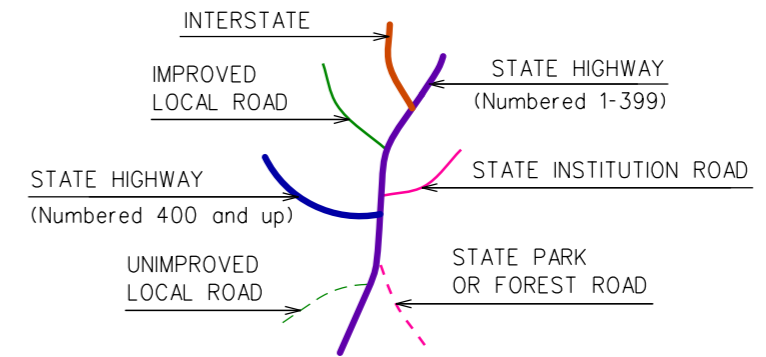

LYME
CONNECTICUT

PREPARED BY THE
CONNECTICUT DEPARTMENT OF TRANSPORTATION

IN COOPERATION WITH THE
U.S. DEPARTMENT OF TRANSPORTATION
FEDERAL HIGHWAY ADMINISTRATION

SCALE
1000 0 2000 3000 FEET

METRIC SCALE
300m 0 300m 600m 900m

ACCEPTED AS OF DEC. 31, 2022