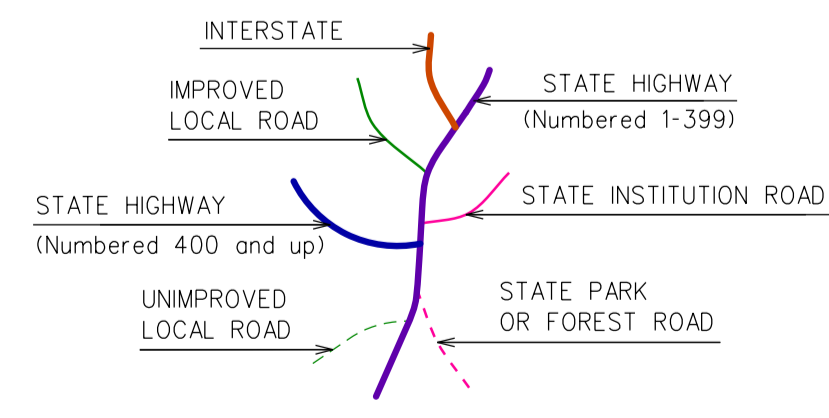

LISBON CONNECTICUT

PREPARED BY THE
CONNECTICUT DEPARTMENT OF TRANSPORTATION
IN COOPERATION WITH THE
U.S. DEPARTMENT OF TRANSPORTATION
FEDERAL HIGHWAY ADMINISTRATION