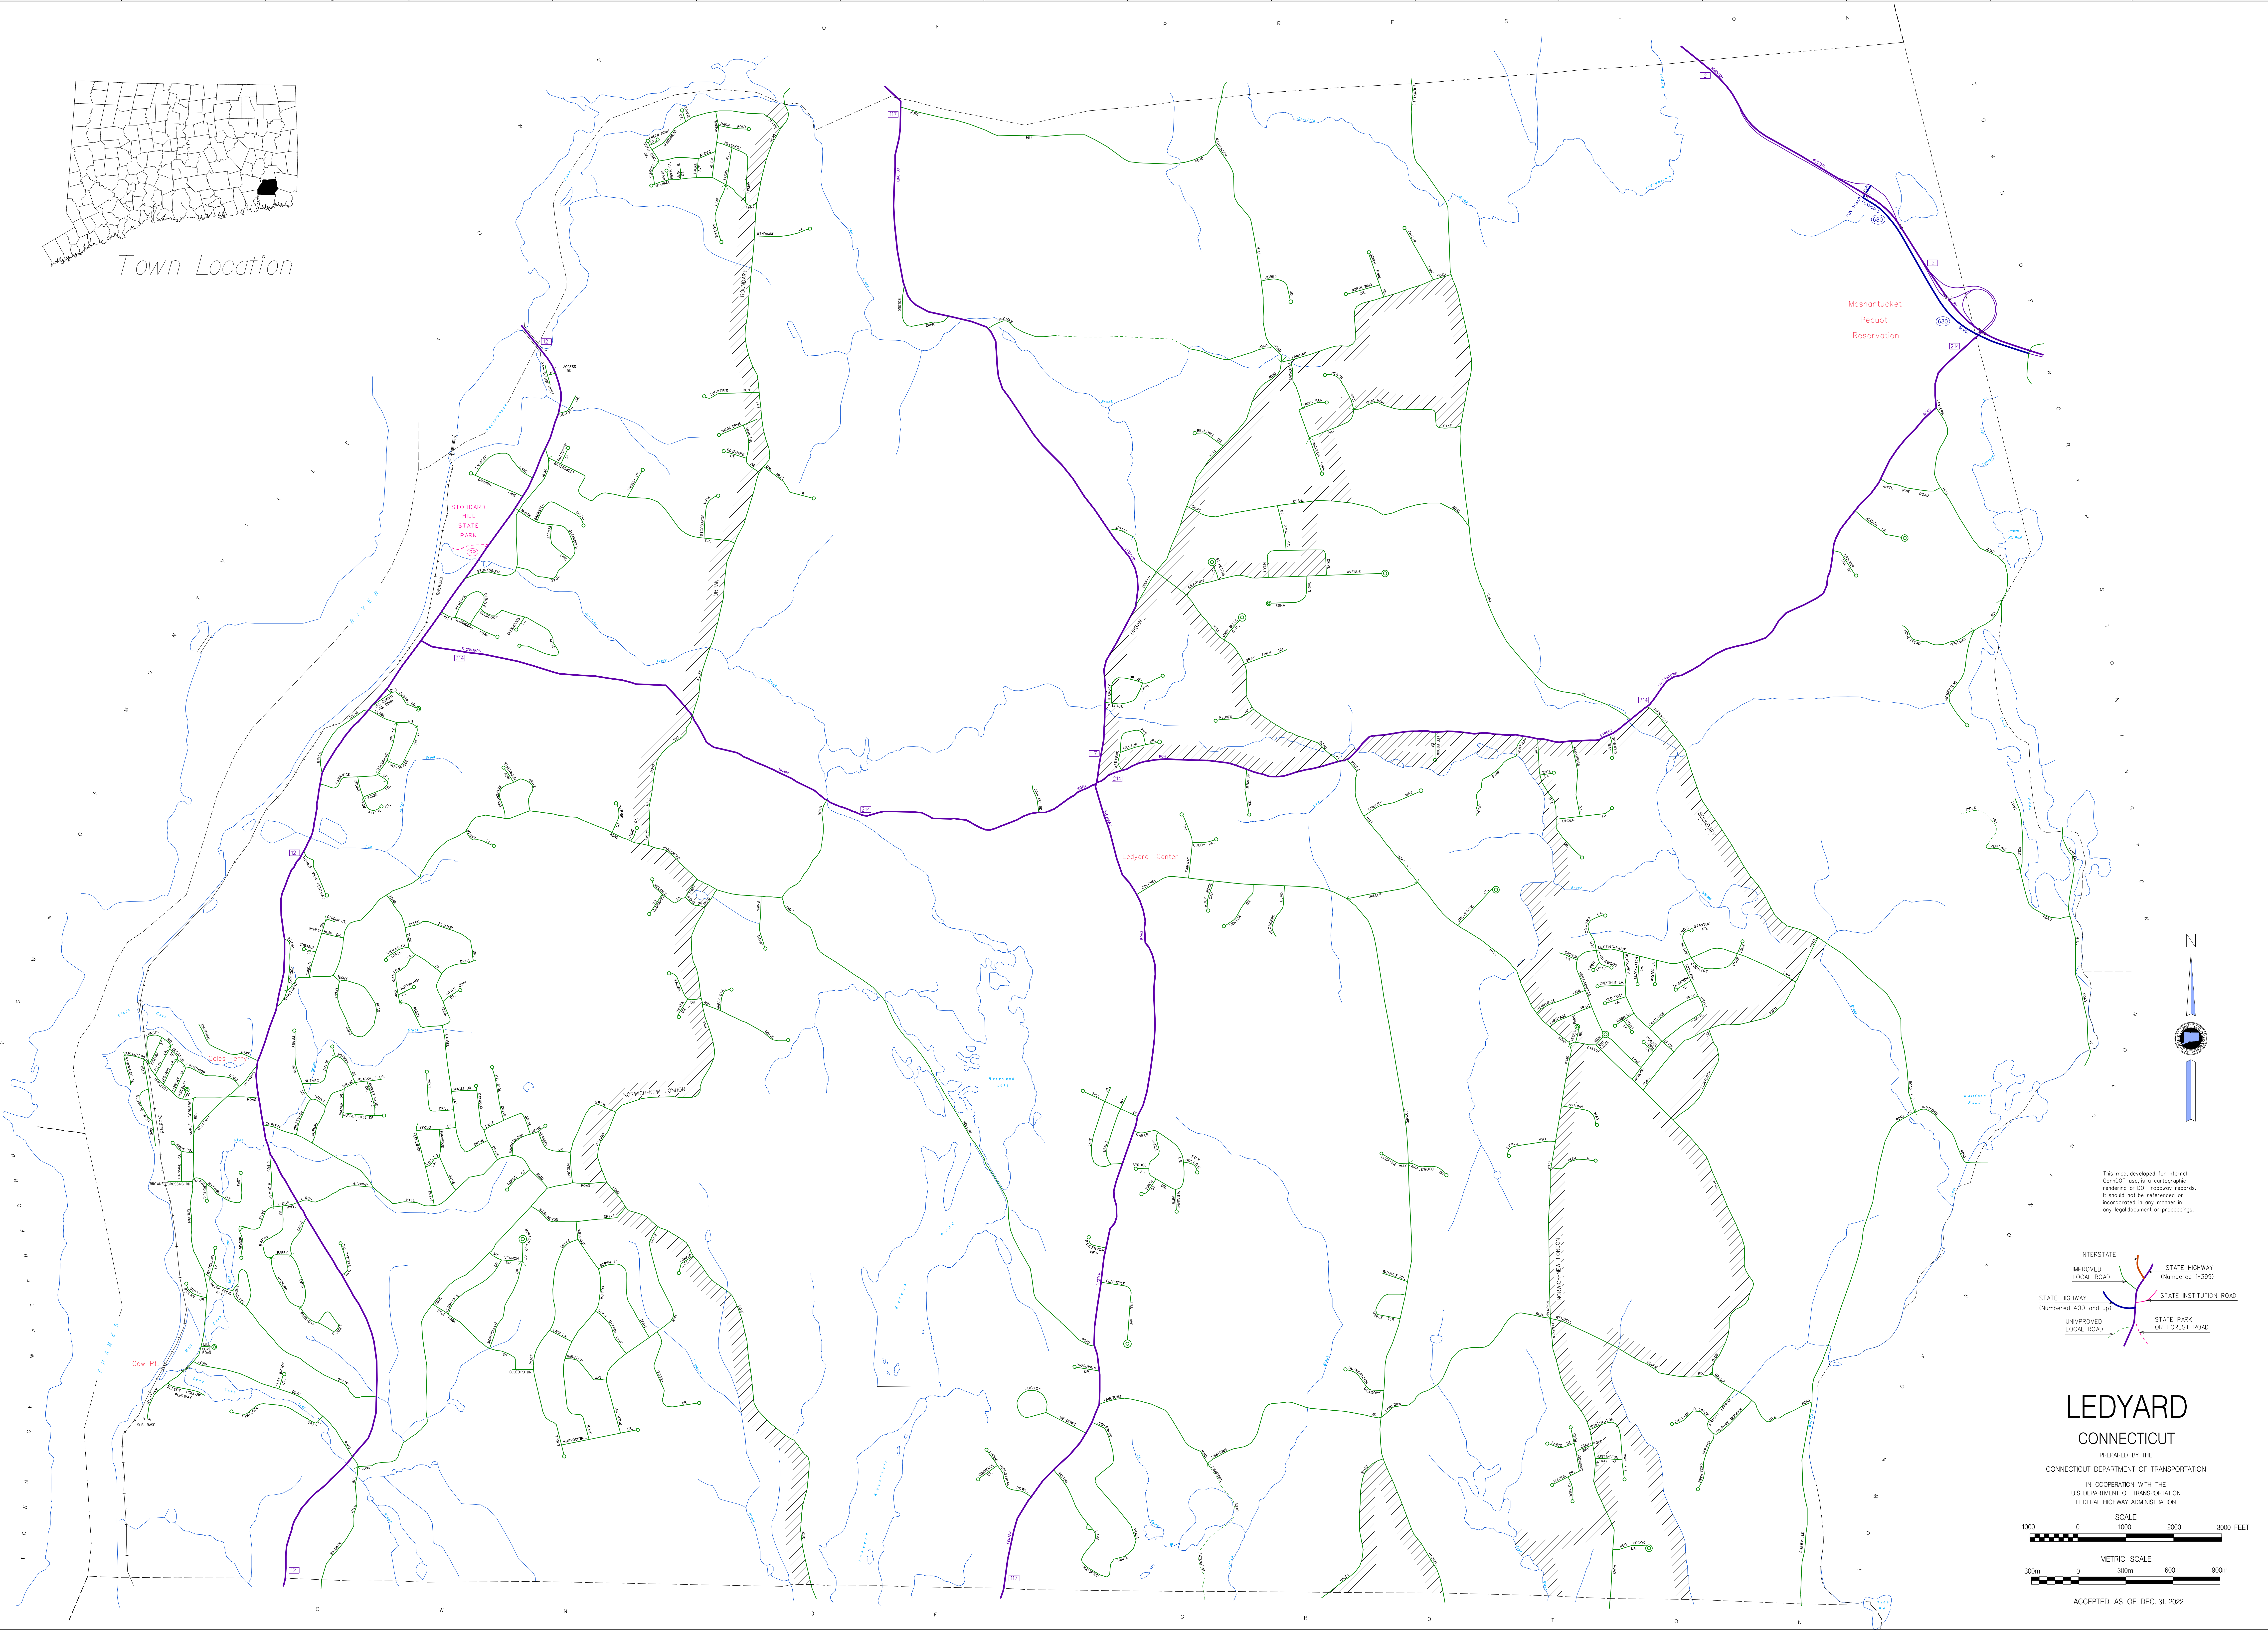

LEDYARD CONNECTICUT

PREPARED BY THE CONNECTICUT DEPARTMENT OF TRANSPORTATION
IN COOPERATION WITH THE U.S. DEPARTMENT OF TRANSPORTATION FEDERAL HIGHWAY ADMINISTRATION

ACCEPTED AS OF DEC 31, 2022