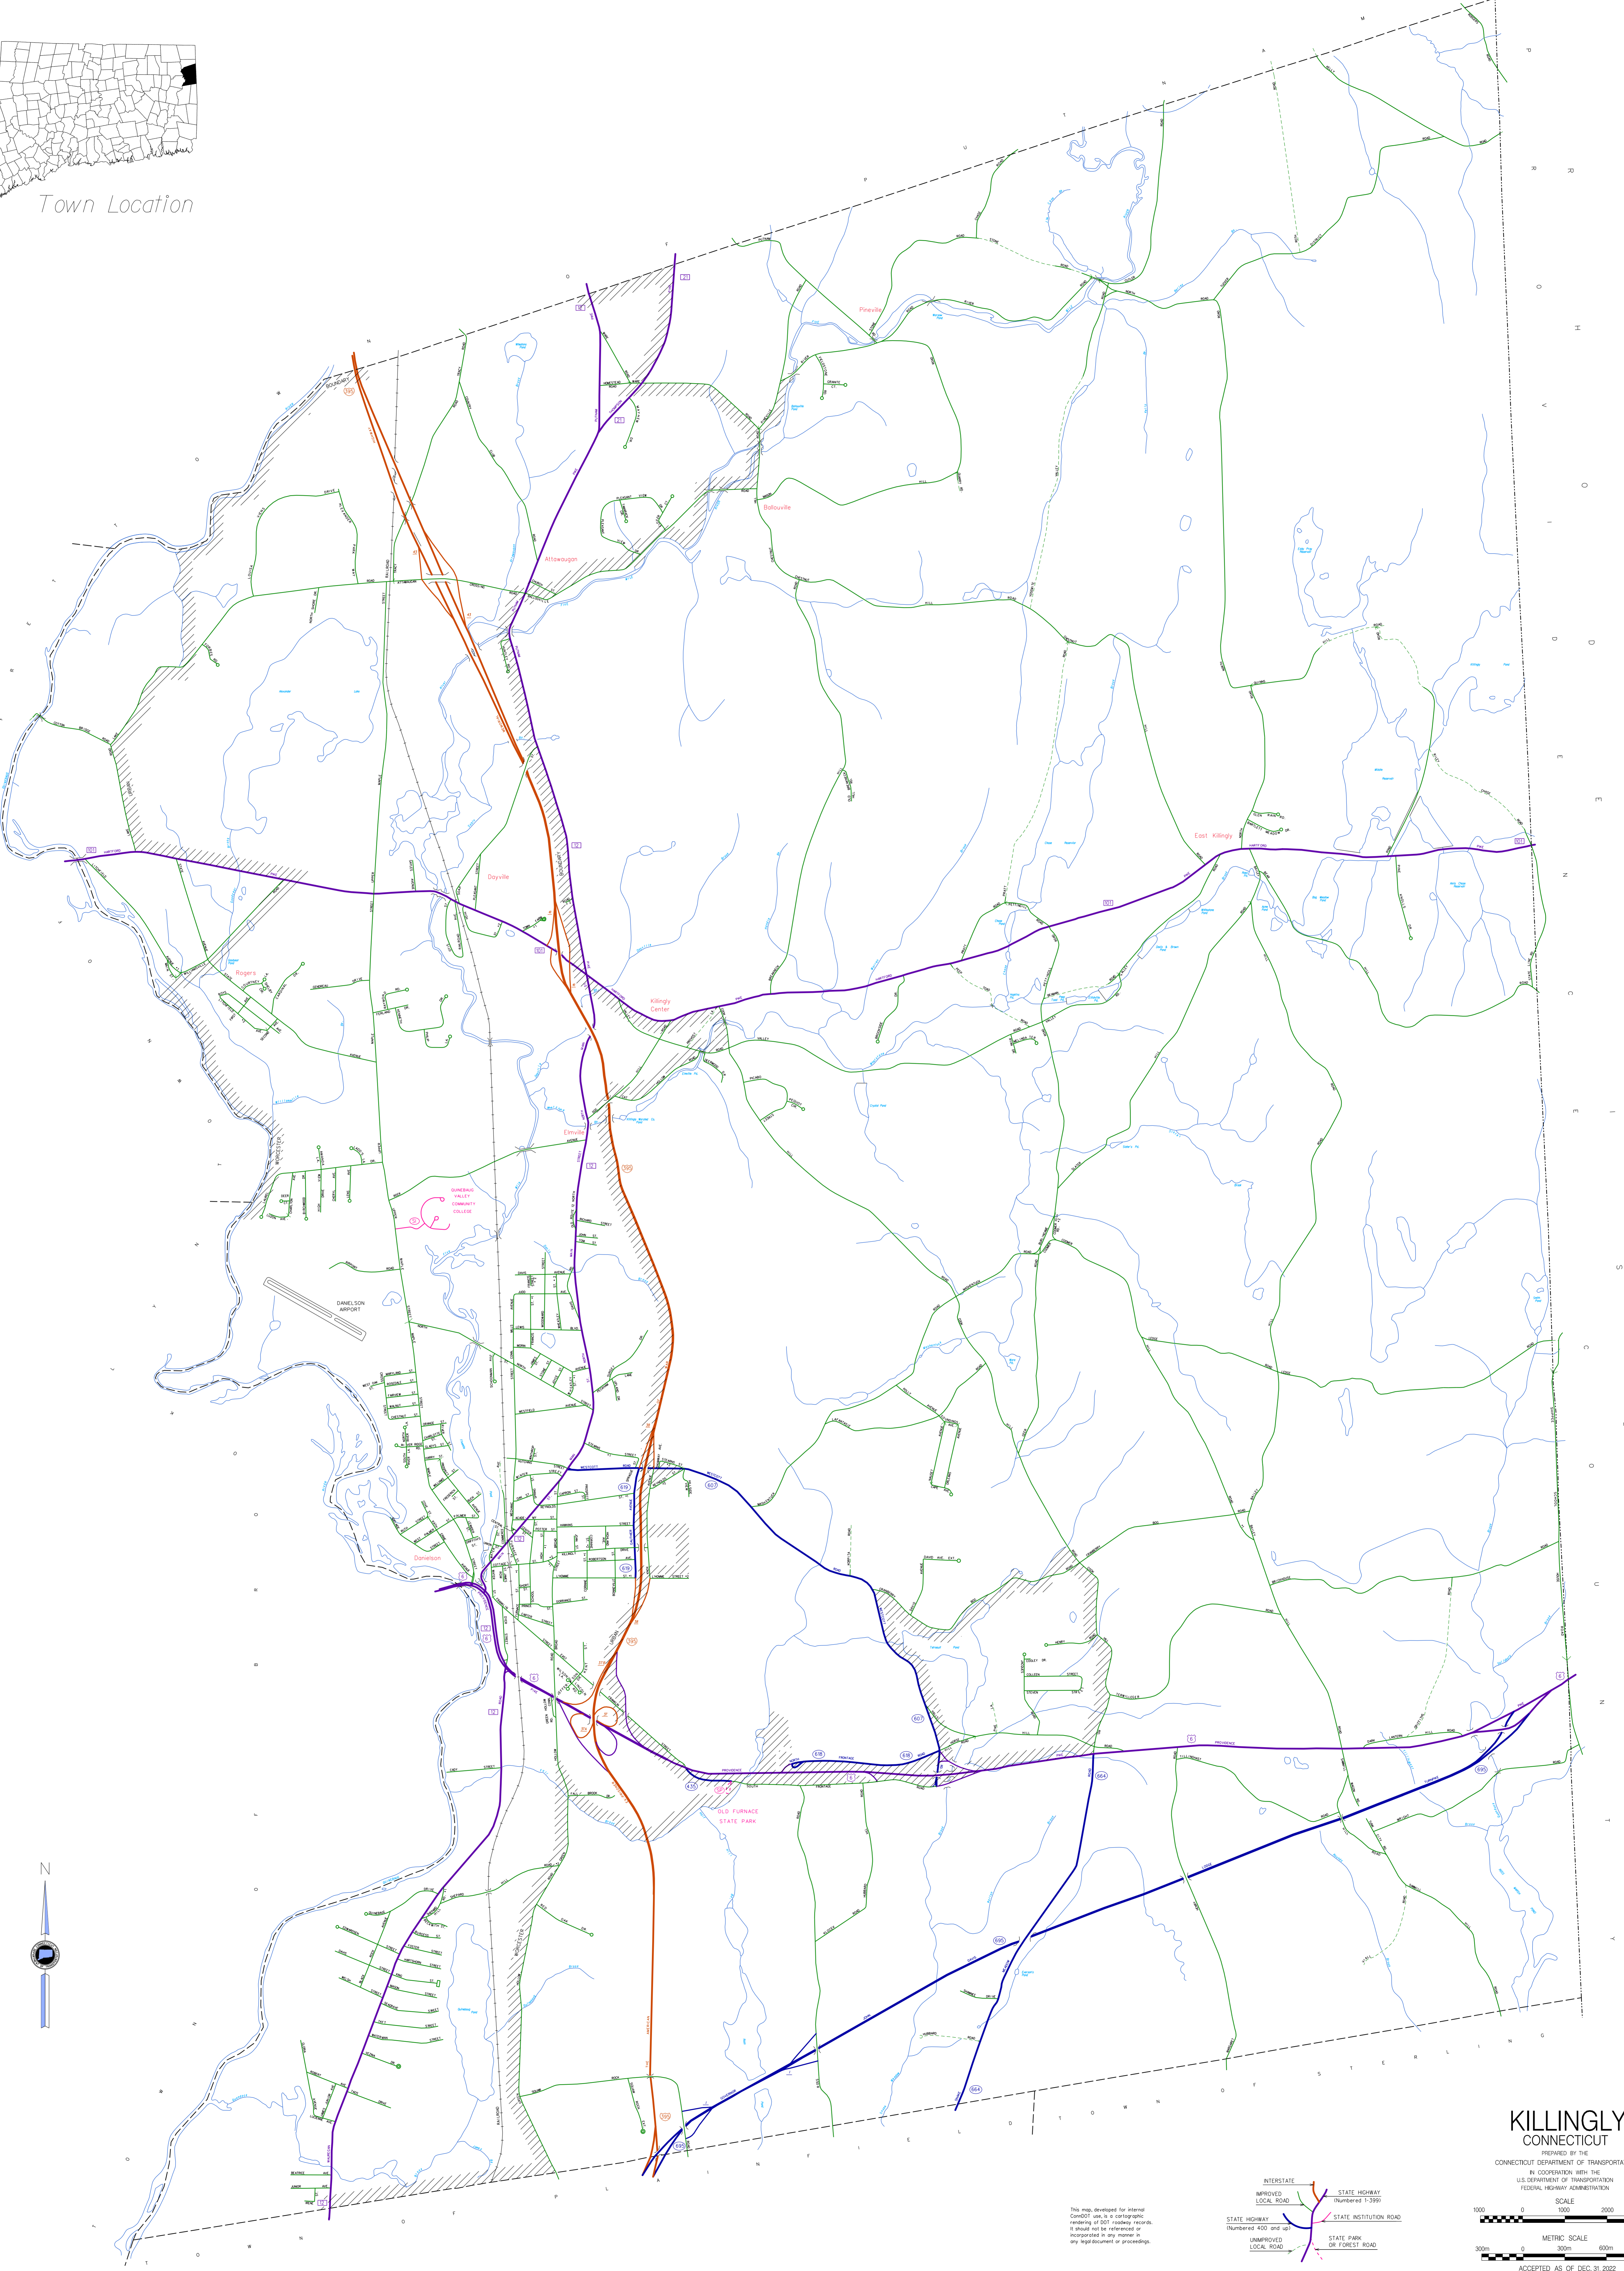

KILLINGLY CONNECTICUT

PREPARED BY THE CONNECTICUT DEPARTMENT OF TRANSPORTATION IN COOPERATION WITH THE U.S. DEPARTMENT OF TRANSPORTATION FEDERAL HIGHWAY ADMINISTRATION

SCALE 1:10,000

METRIC SCALE 1:10,000

ACCEPTED AS OF DEC. 31, 2022