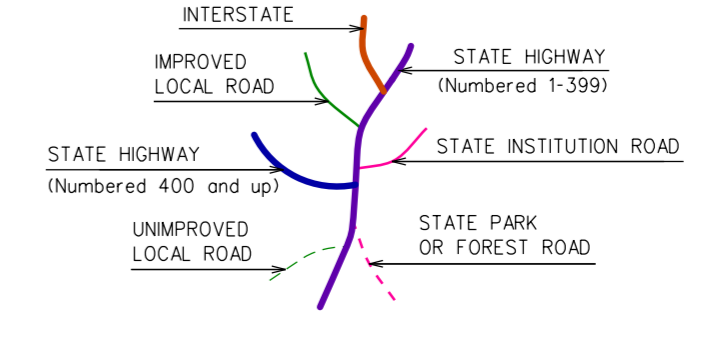

KILLINGLY CONNECTICUT

PREPARED BY THE CONNECTICUT DEPARTMENT OF TRANSPORTATION IN COOPERATION WITH THE U.S. DEPARTMENT OF TRANSPORTATION FEDERAL HIGHWAY ADMINISTRATION

SCALE 1:10,000

METRIC SCALE 1:10,000

ACCEPTED AS OF DEC. 31, 2022