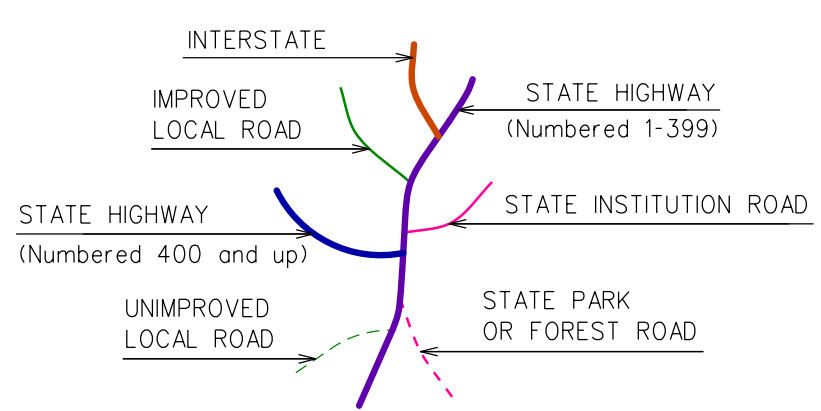

HARTFORD CONNECTICUT

PREPARED BY THE
CONNECTICUT DEPARTMENT OF TRANSPORTATION

SCALE
METRIC SCALE

ACCEPTED AS OF DEC. 31, 2023