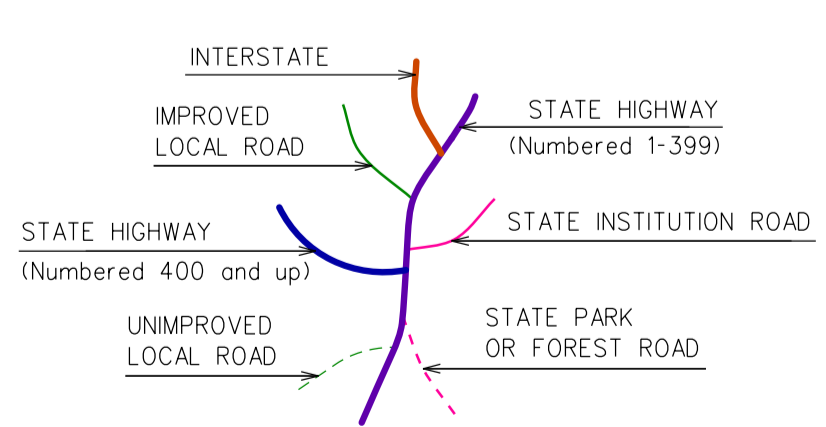

HAMPTON CONNECTICUT

PREPARED BY THE
CONNECTICUT DEPARTMENT OF TRANSPORTATION
IN COOPERATION WITH THE
U.S. DEPARTMENT OF TRANSPORTATION
FEDERAL HIGHWAY ADMINISTRATION

ACCEPTED AS OF DEC. 31, 2022