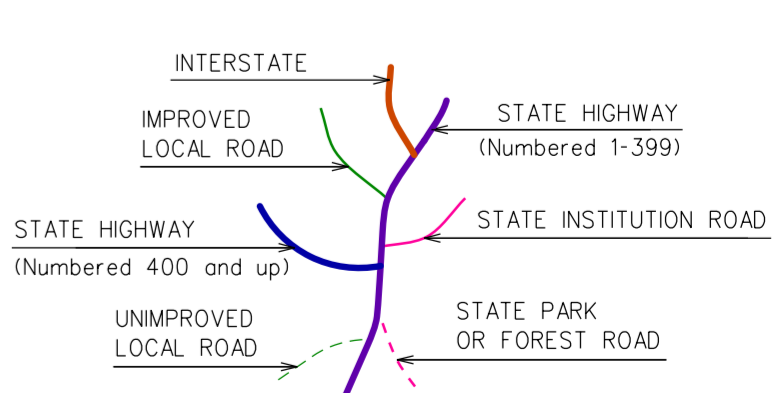

HAMDEN CONNECTICUT

PREPARED BY THE
CONNECTICUT DEPARTMENT OF TRANSPORTATION

ACCEPTED AS OF DEC. 31, 2022