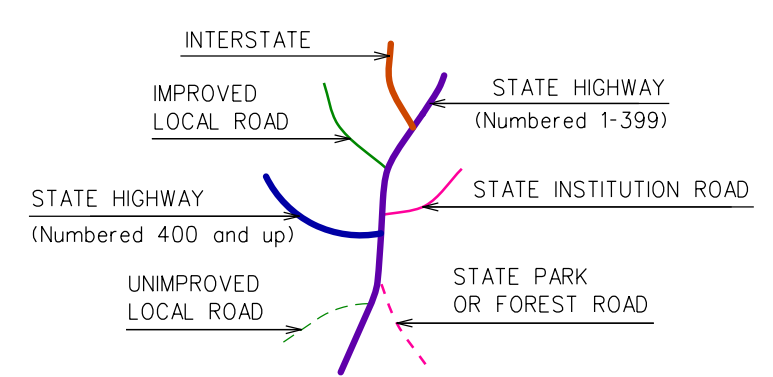

GRISWOLD CONNECTICUT

Town Location