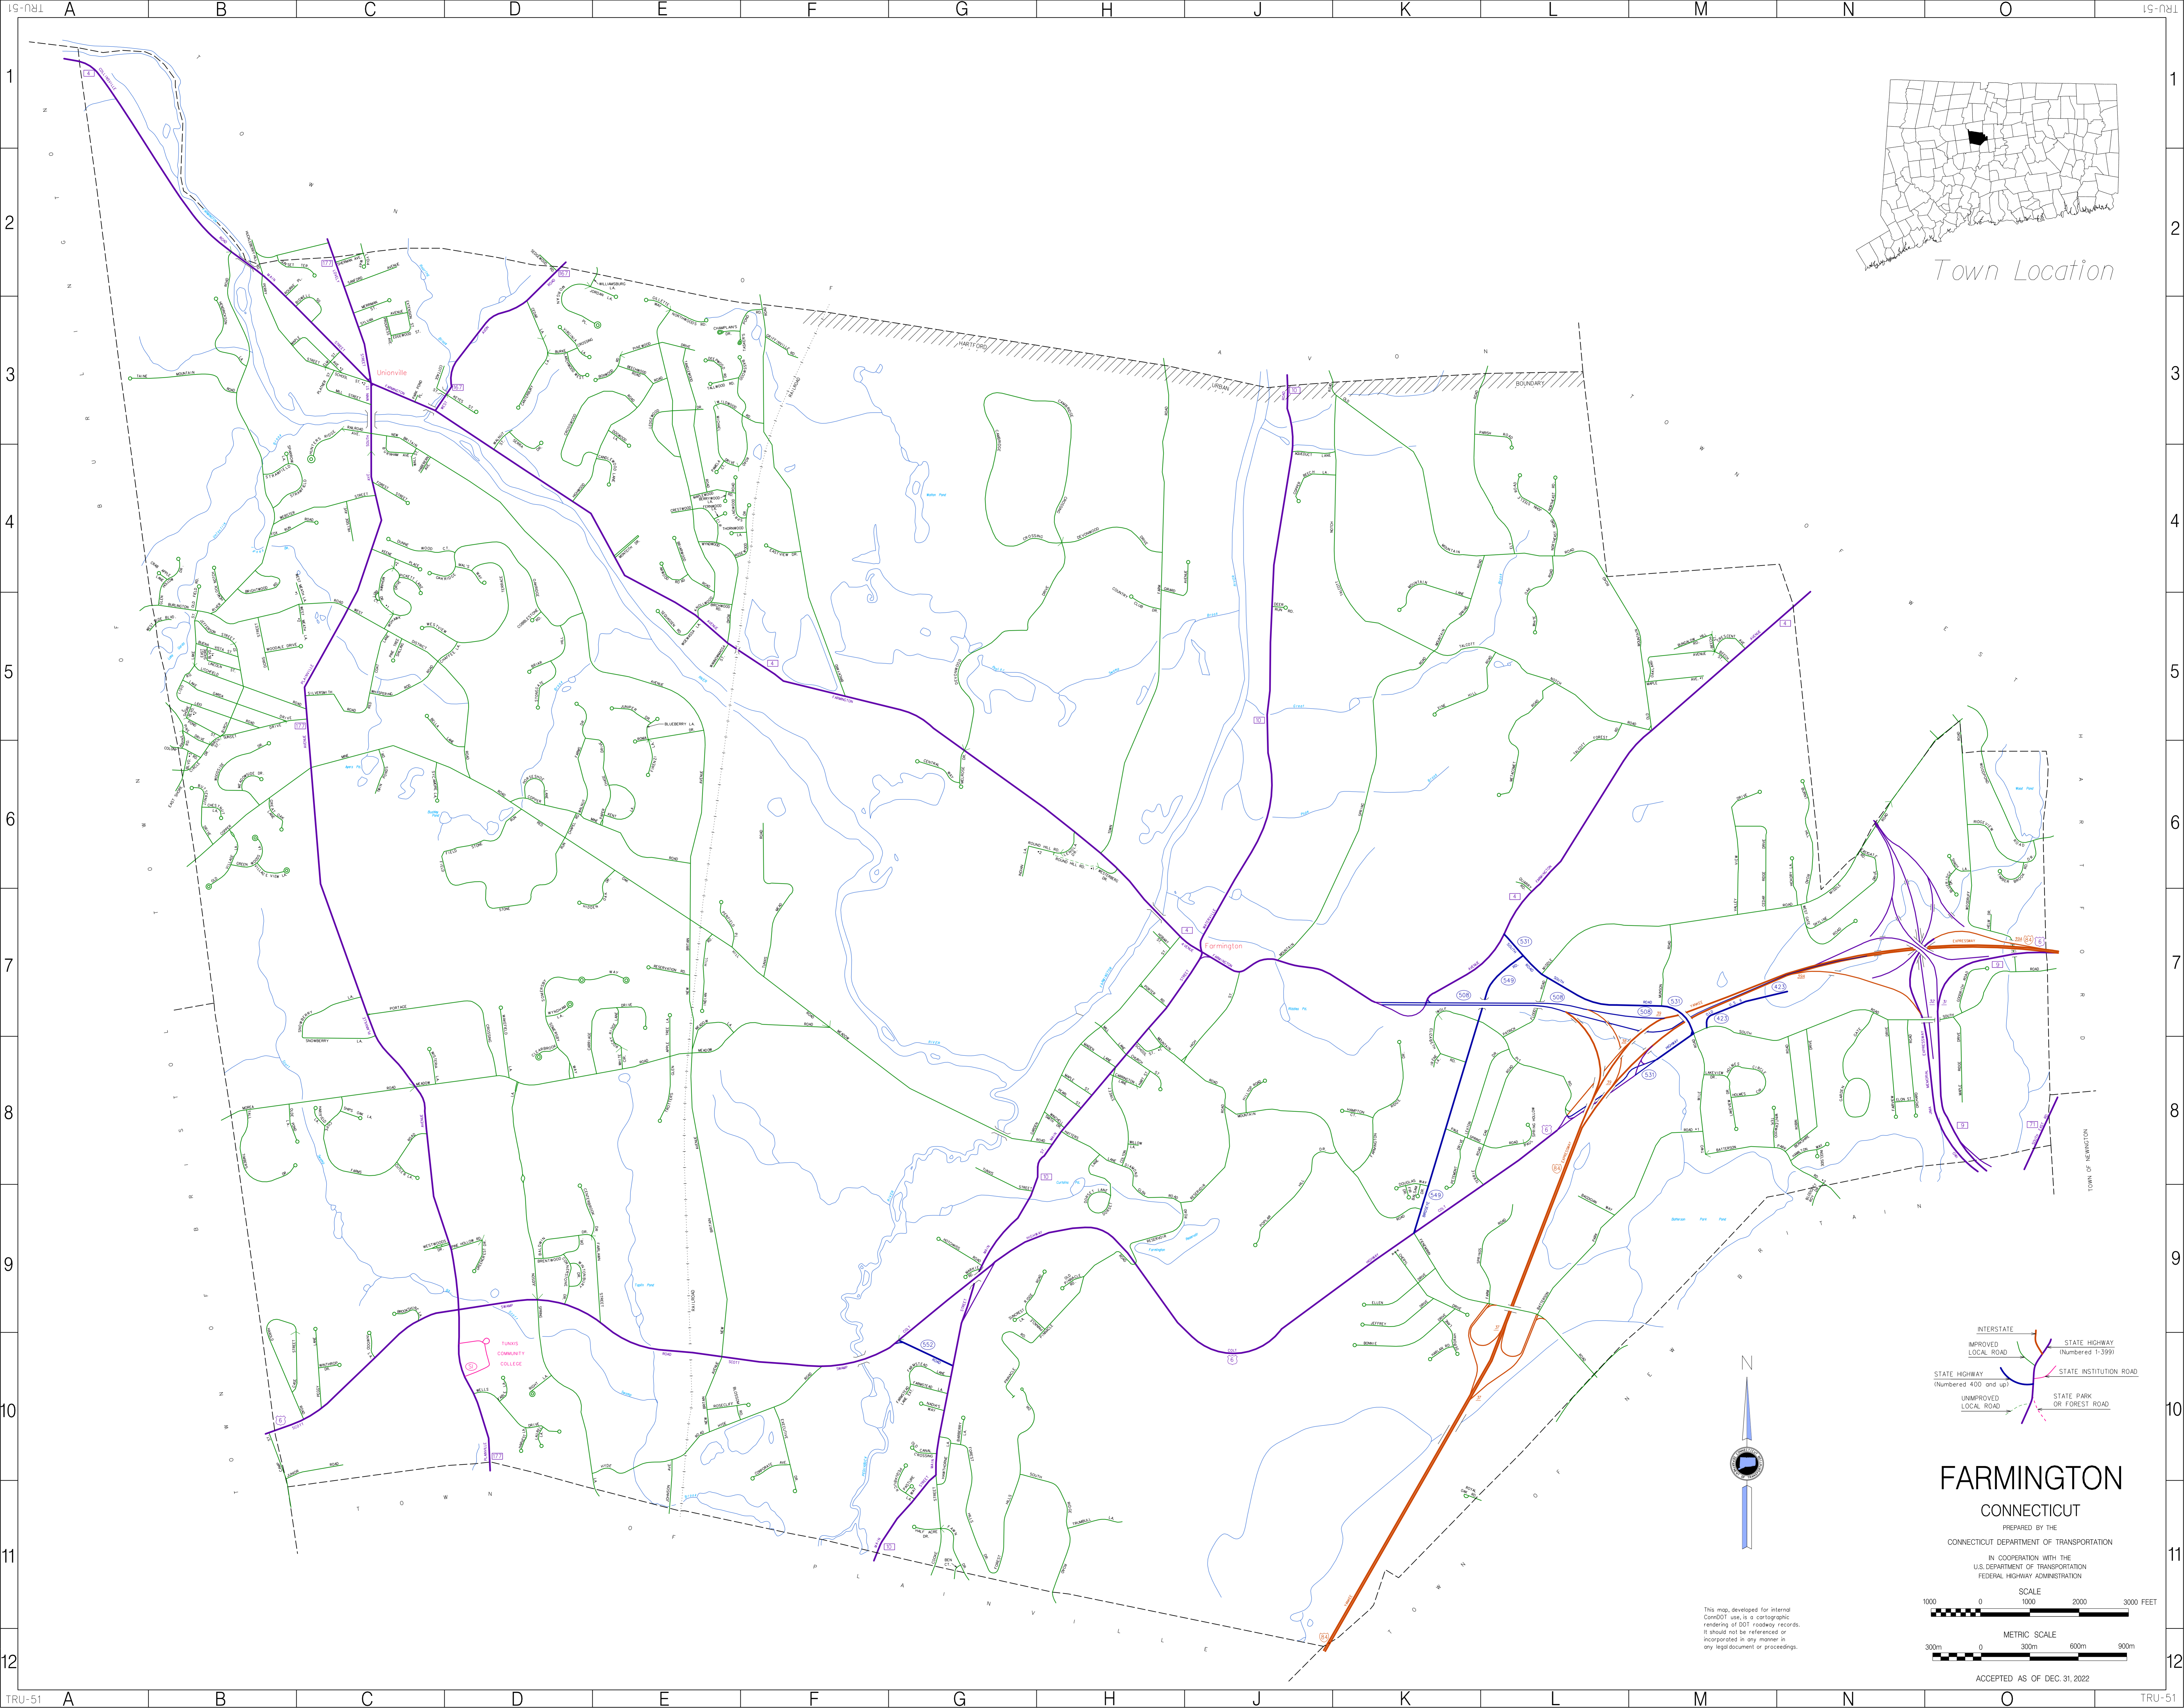

Town Location

FARMINGTON
CONNECTICUT
PREPARED BY THE
CONNECTICUT DEPARTMENT OF TRANSPORTATION
IN COOPERATION WITH THE
U.S. DEPARTMENT OF TRANSPORTATION
FEDERAL HIGHWAY ADMINISTRATION

SCALE
1000 0 1000 2000 3000 FEET

METRIC SCALE
300m 0 300m 600m 900m

ACCEPTED AS OF DEC. 31, 2022