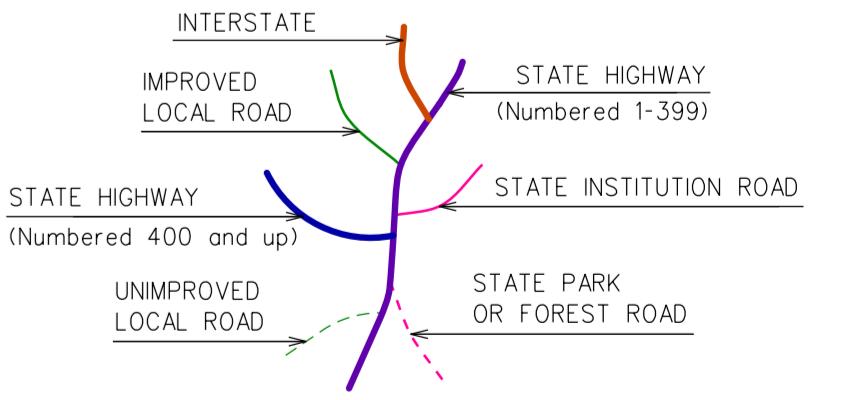

FARMINGTON
CONNECTICUT
PREPARED BY THE
CONNECTICUT DEPARTMENT OF TRANSPORTATION
IN COOPERATION WITH THE
U.S. DEPARTMENT OF TRANSPORTATION
FEDERAL HIGHWAY ADMINISTRATION

SCALE
1000 0 1000 2000 3000 FEET

METRIC SCALE
300m 0 300m 600m 900m

ACCEPTED AS OF DEC. 31, 2022