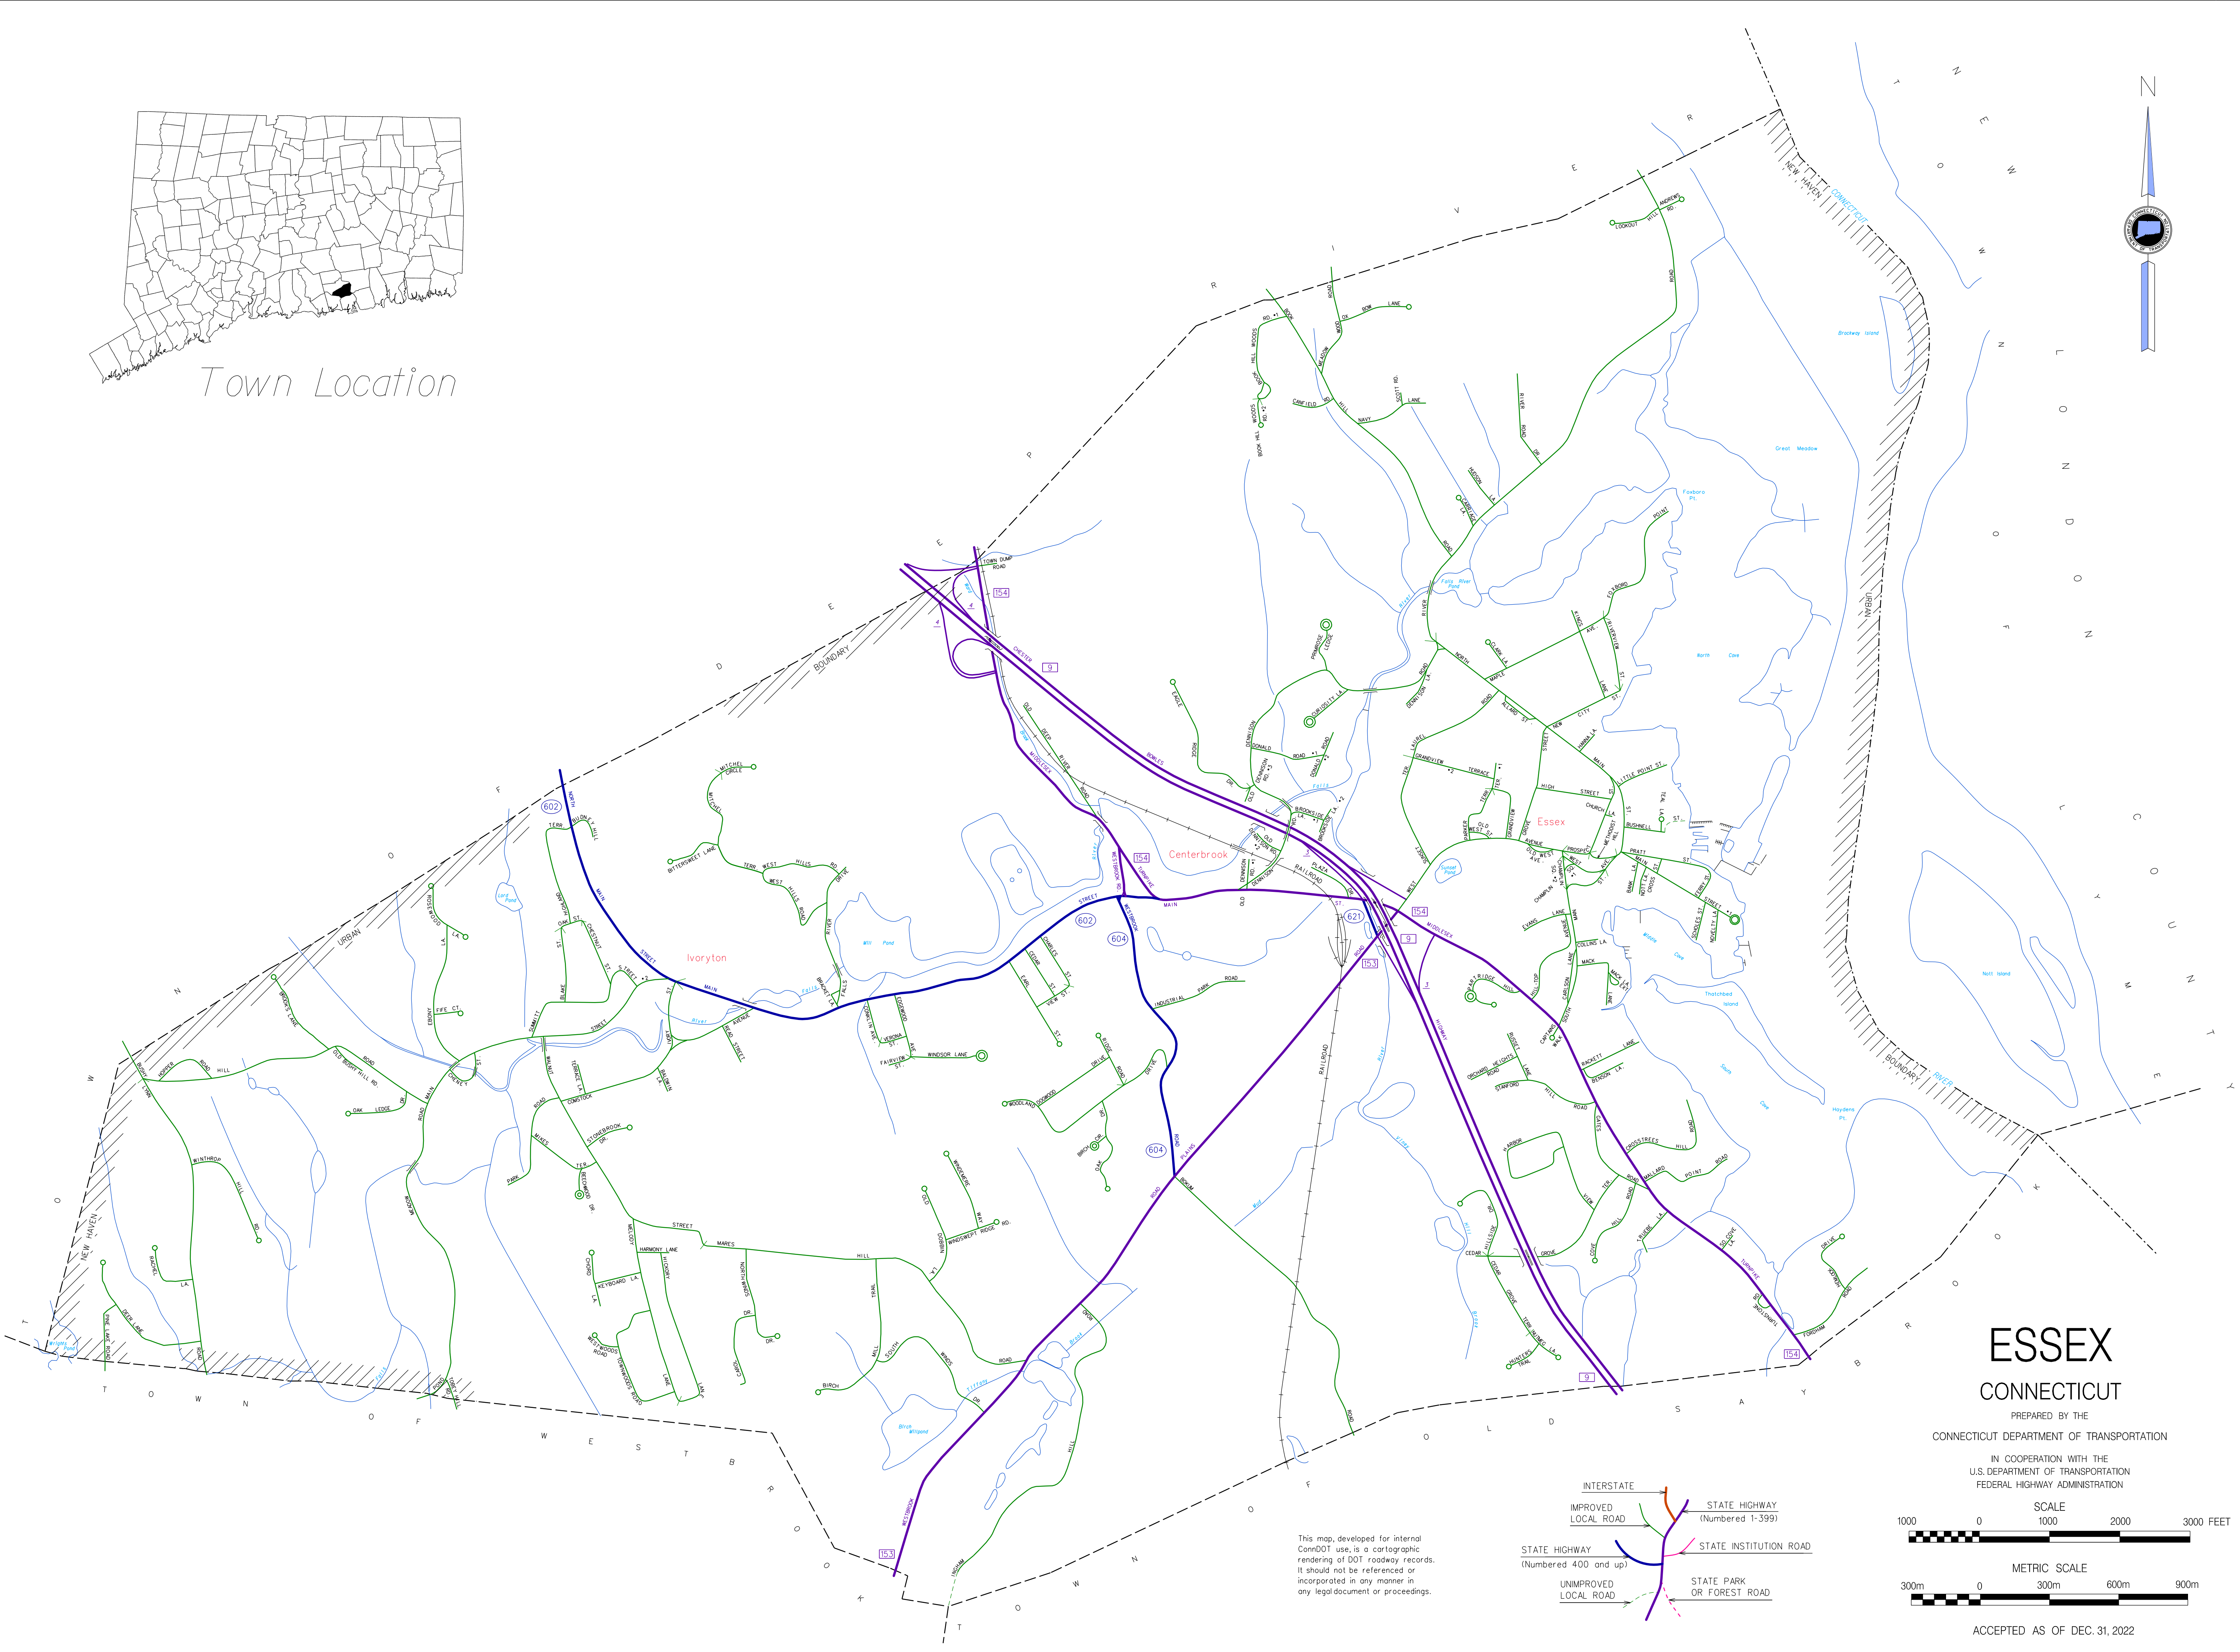

Town Location

ESSEX
CONNECTICUT

PREPARED BY THE
CONNECTICUT DEPARTMENT OF TRANSPORTATION

IN COOPERATION WITH THE
U.S. DEPARTMENT OF TRANSPORTATION
FEDERAL HIGHWAY ADMINISTRATION

SCALE
1000 0 2000 3000 FEET

METRIC SCALE
300m 0 300m 600m 900m

ACCEPTED AS OF DEC. 31, 2022