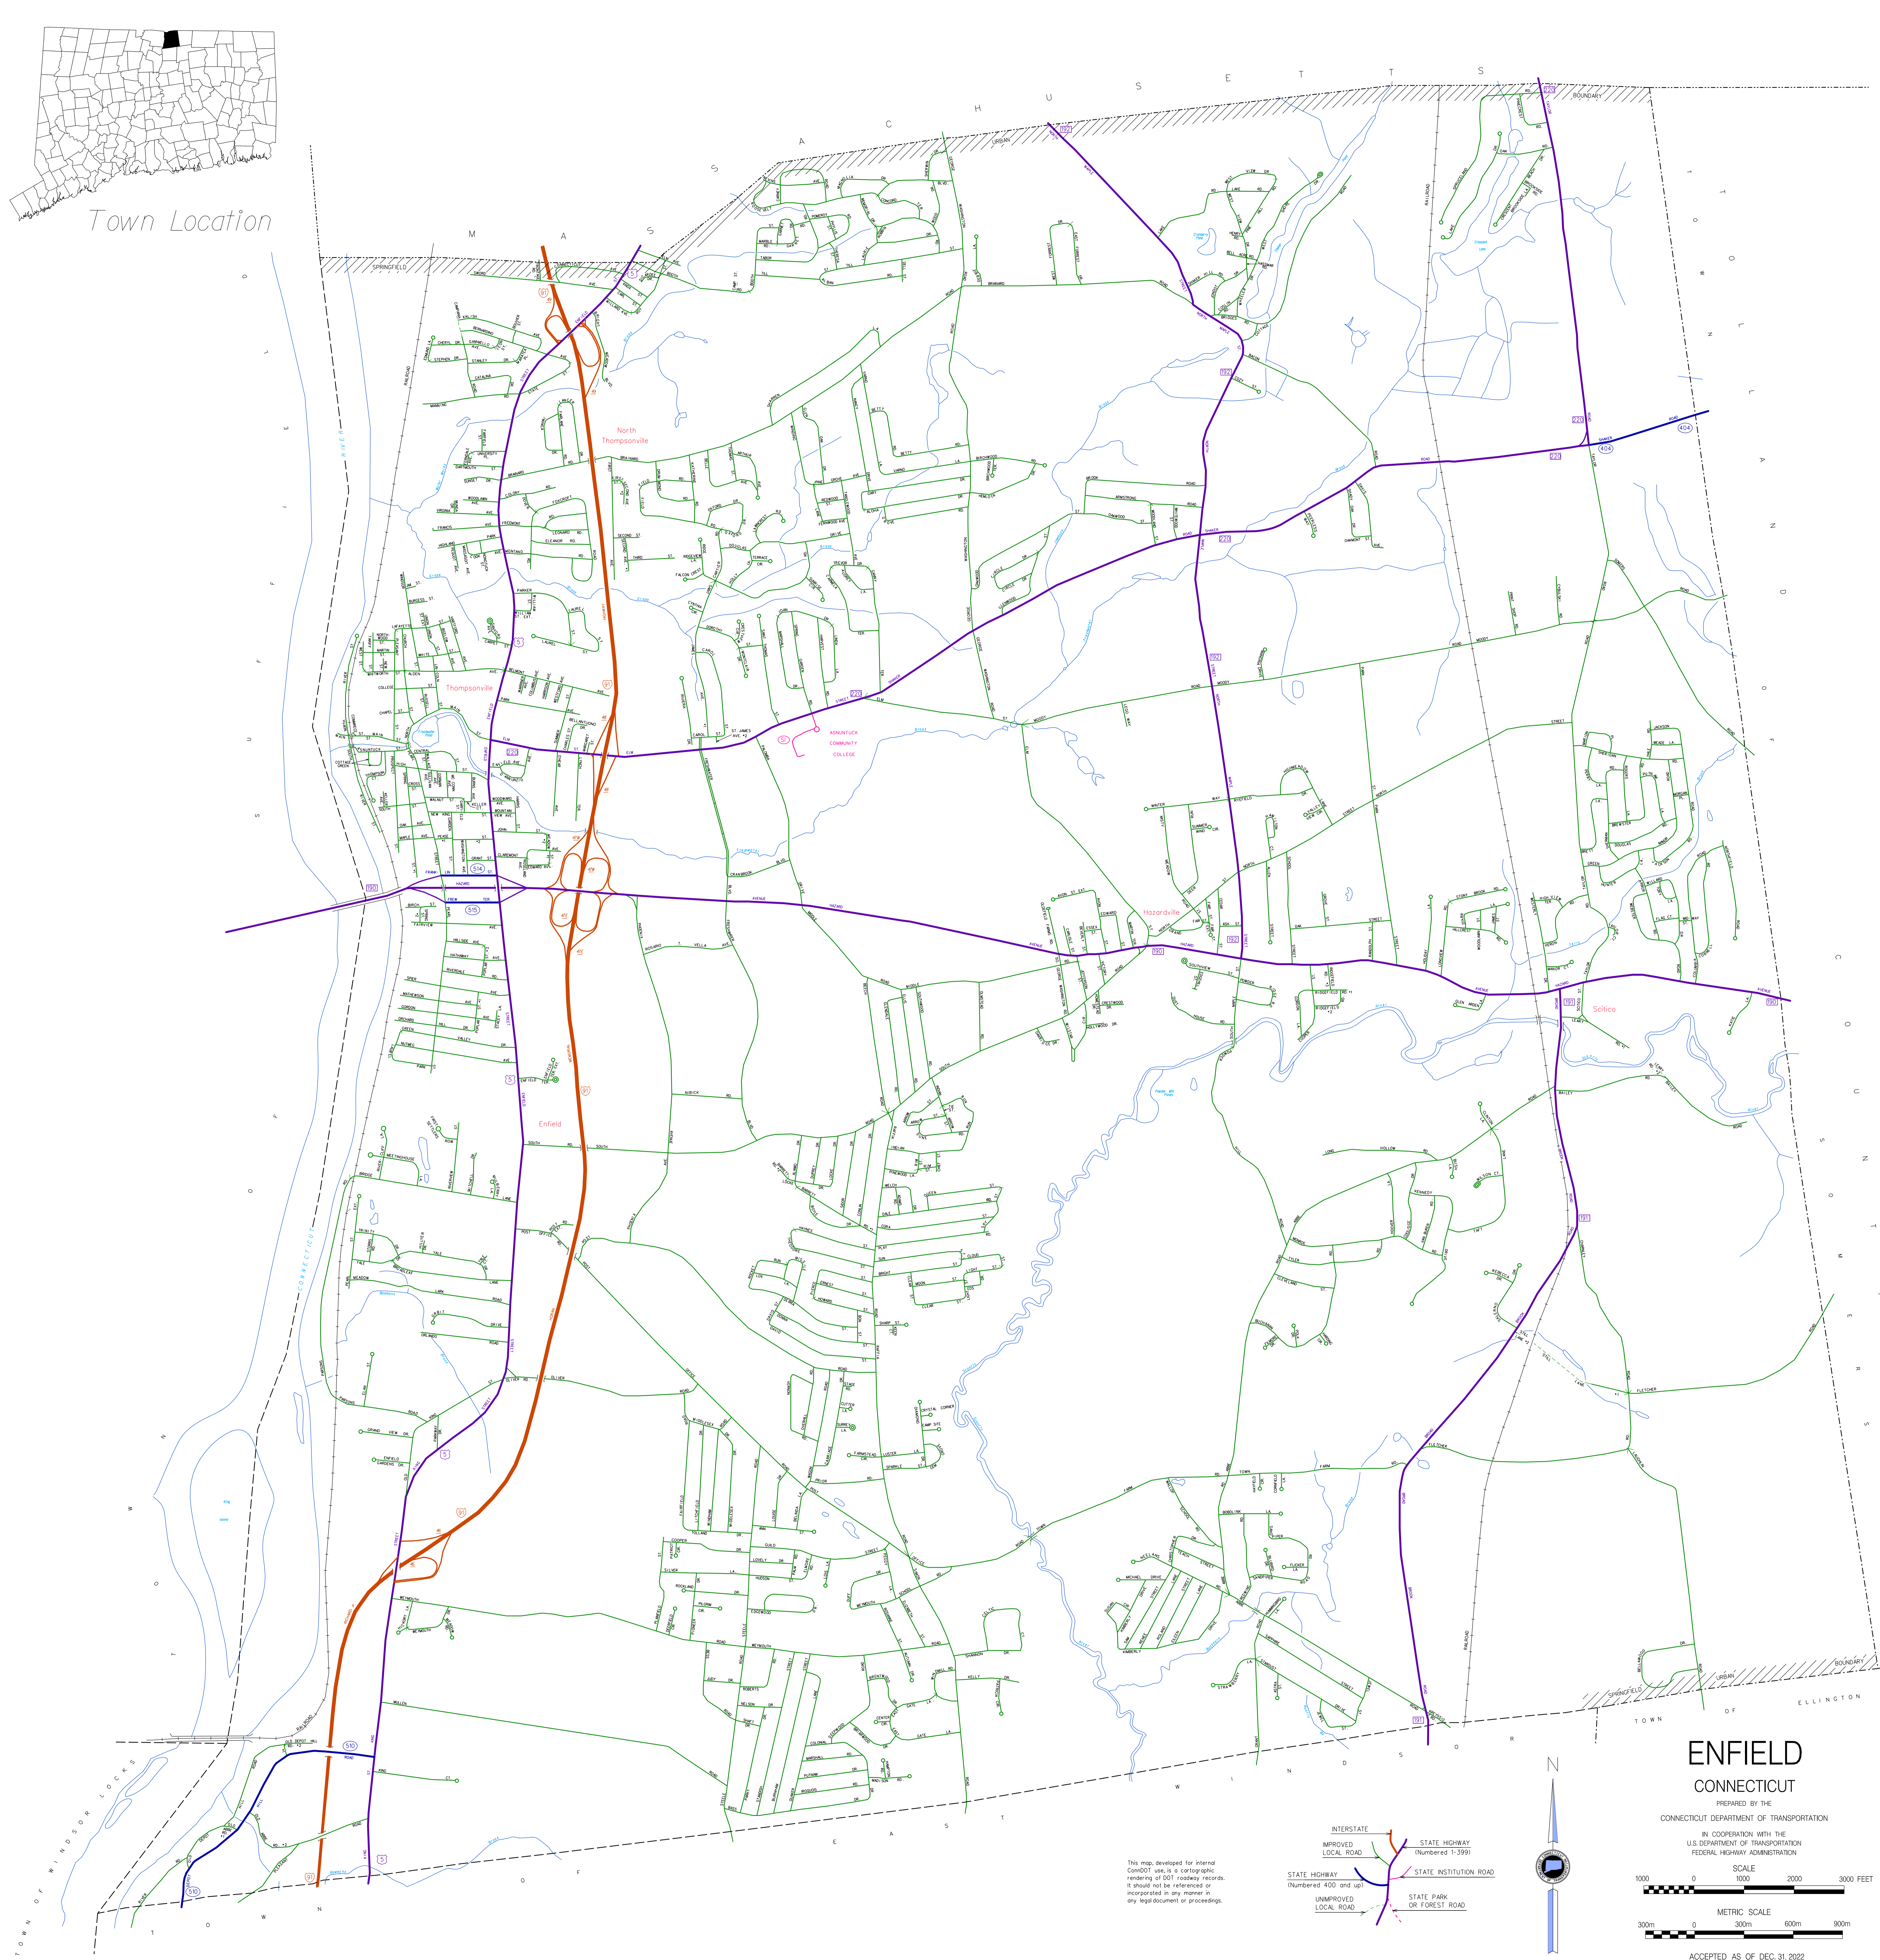

ENFIELD CONNECTICUT

PREPARED BY THE
CONNECTICUT DEPARTMENT OF TRANSPORTATION
IN COOPERATION WITH THE
U.S. DEPARTMENT OF TRANSPORTATION
FEDERAL HIGHWAY ADMINISTRATION

ACCEPTED AS OF DEC. 31, 2022