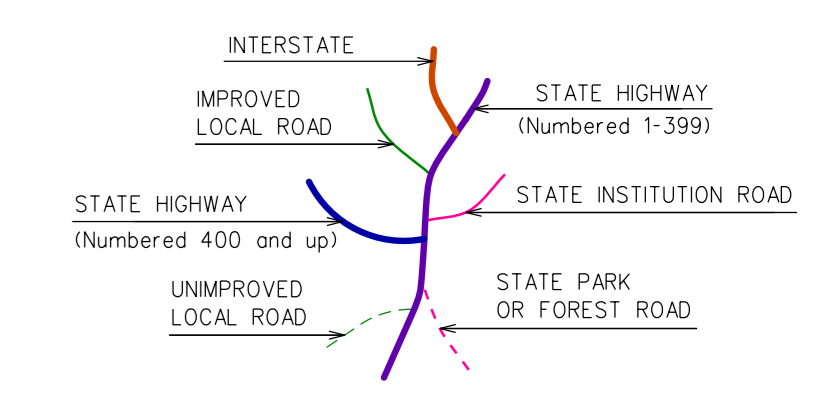

**ELLINGTON
CONNECTICUT**

PREPARED BY THE
CONNECTICUT DEPARTMENT OF TRANSPORTATION

IN COOPERATION WITH THE
U.S. DEPARTMENT OF TRANSPORTATION
FEDERAL HIGHWAY ADMINISTRATION

ACCEPTED AS OF DEC. 31, 2022