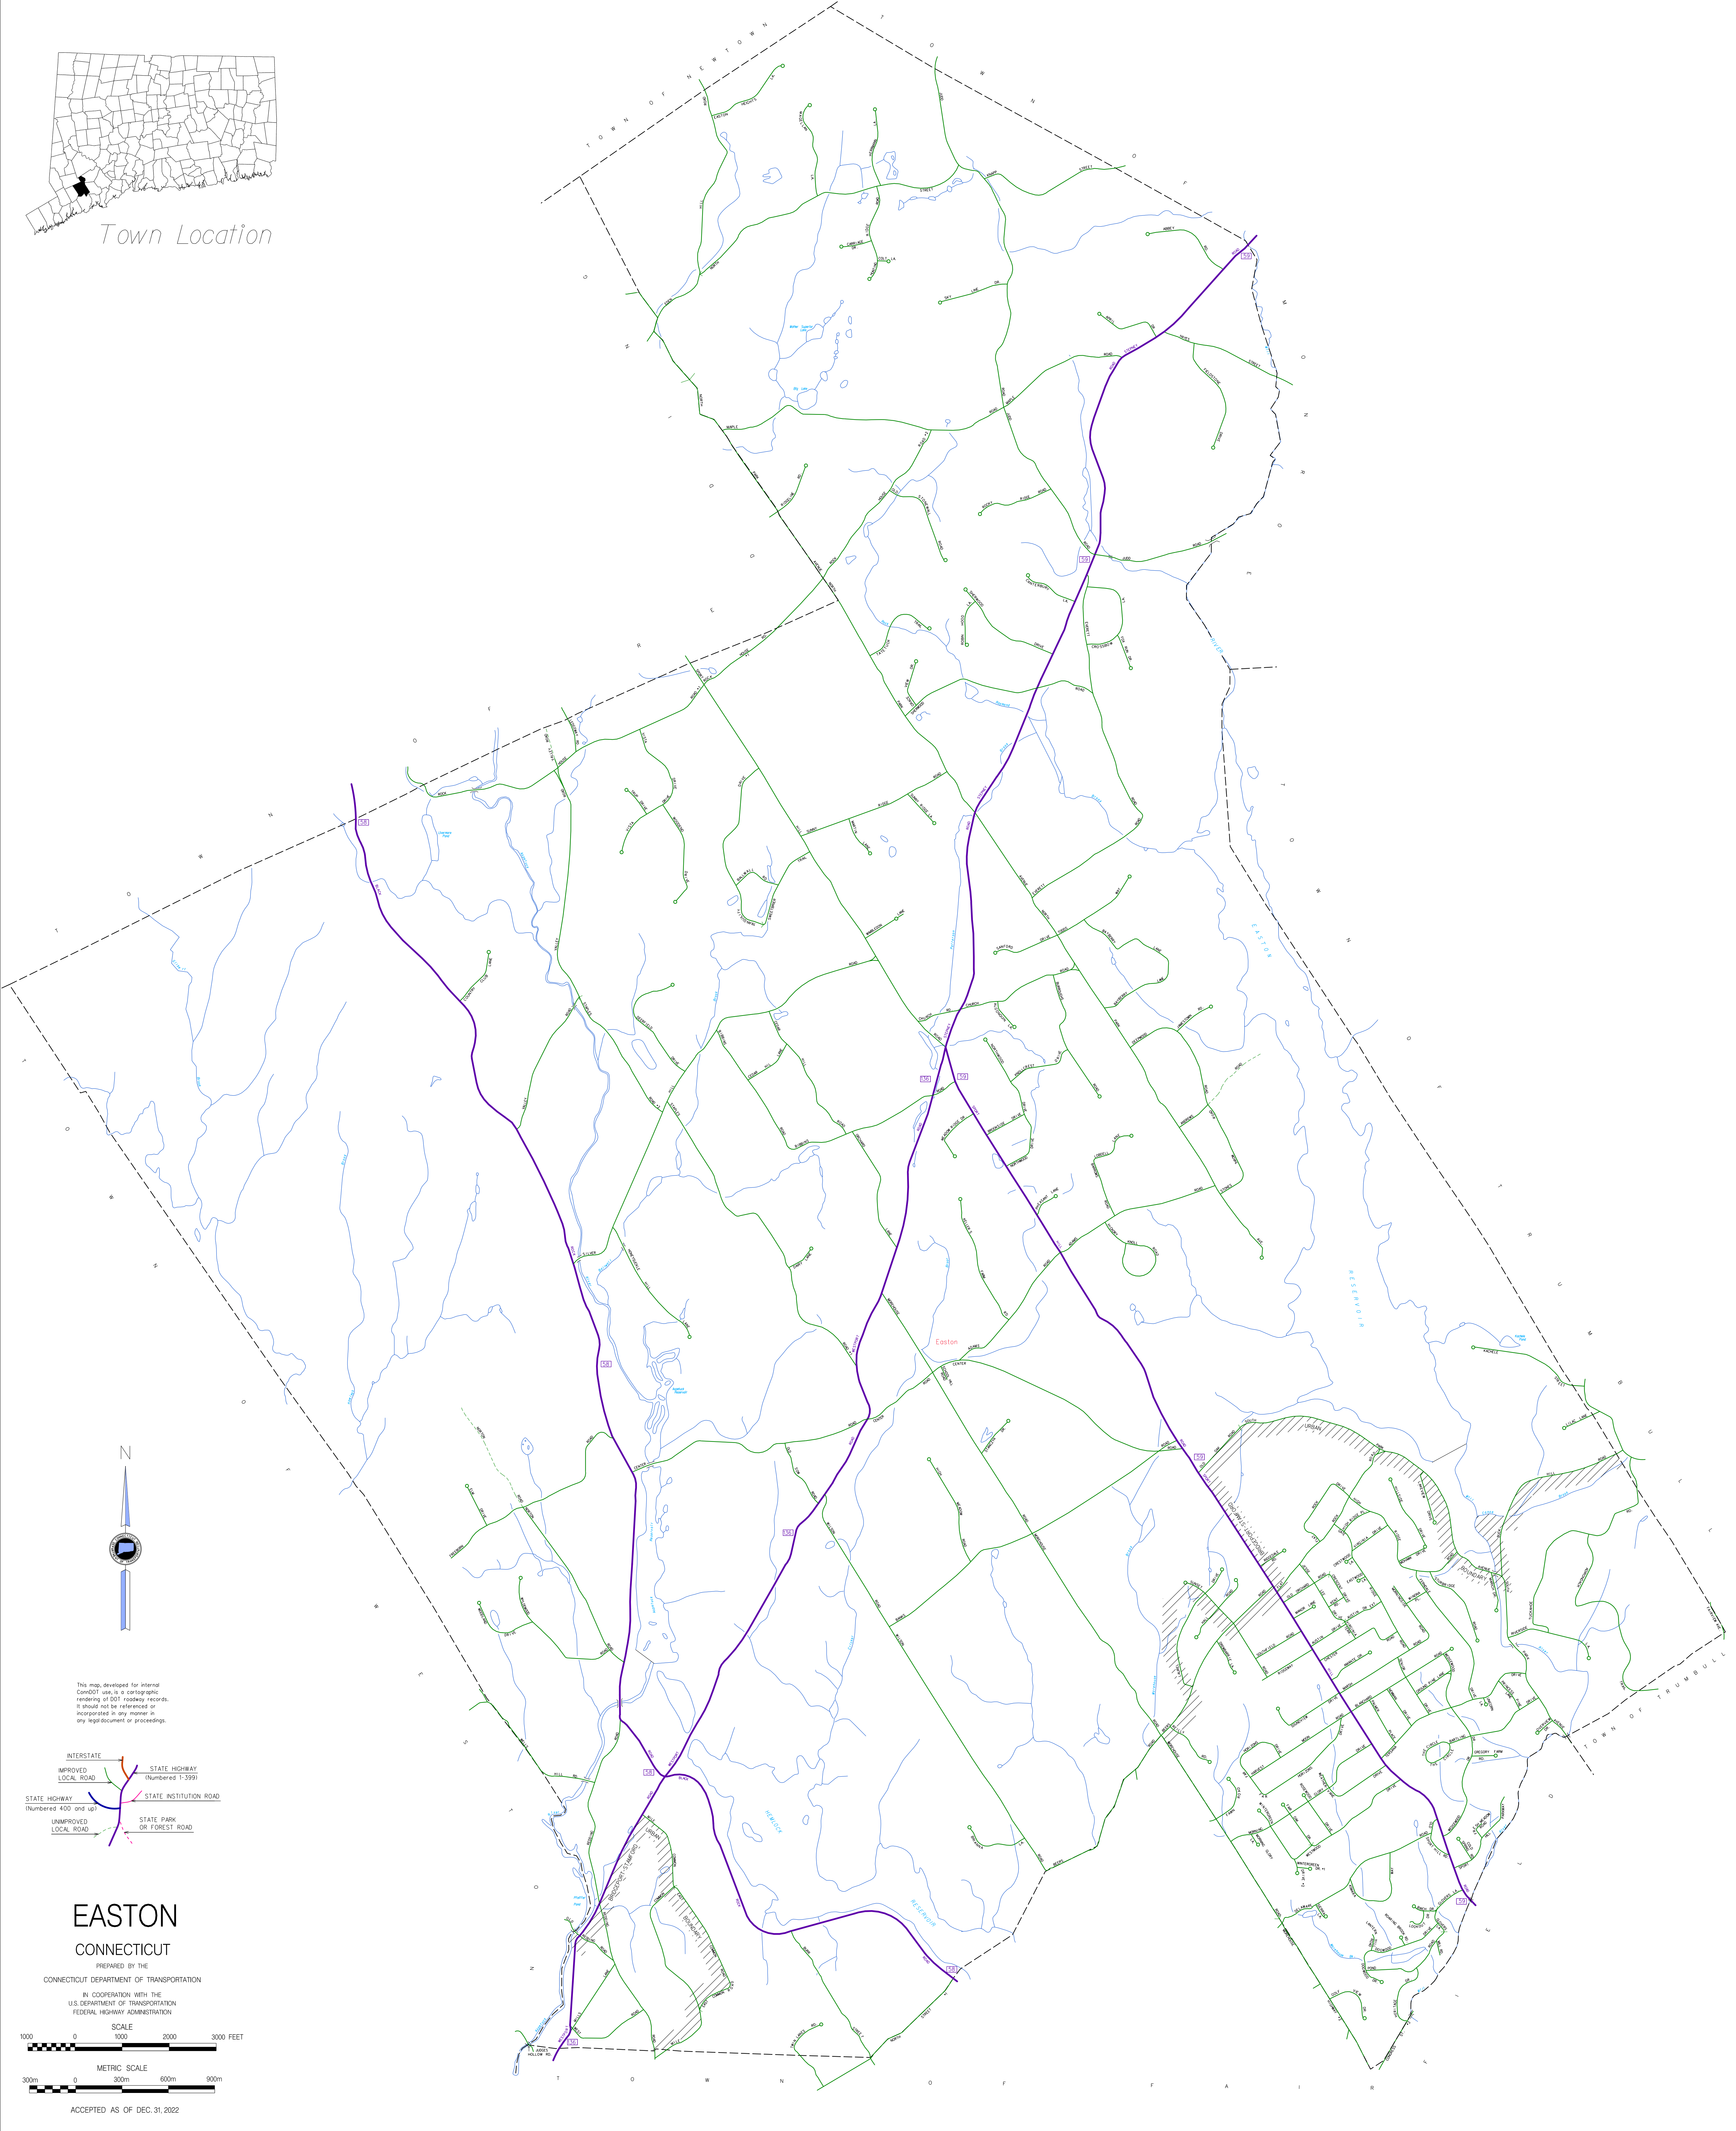

EASTON CONNECTICUT

ACCEPTED AS OF DEC. 31, 2022