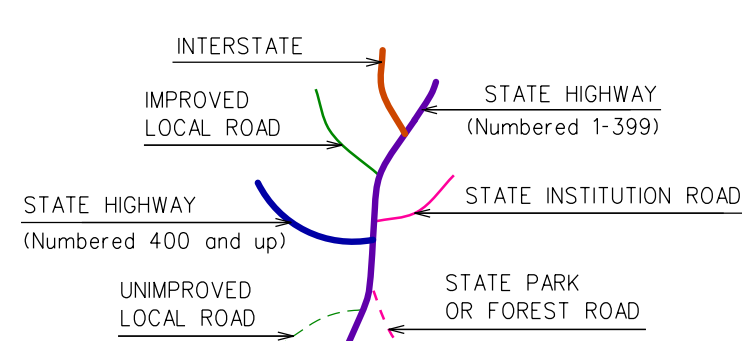

EASTON CONNECTICUT

ACCEPTED AS OF DEC. 31, 2022