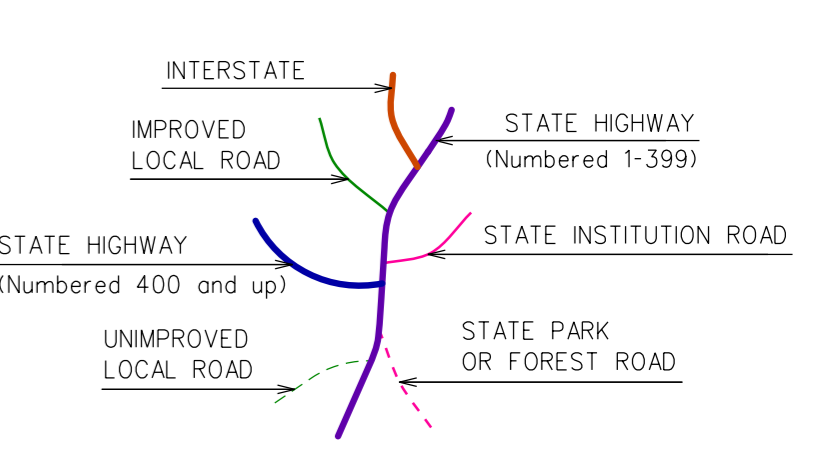

EAST LYME CONNECTICUT

PREPARED BY THE
CONNECTICUT DEPARTMENT OF TRANSPORTATION

IN COOPERATION WITH THE
U.S. DEPARTMENT OF TRANSPORTATION
FEDERAL HIGHWAY ADMINISTRATION

ACCEPTED AS OF DEC. 31, 2022

LONG ISLAND SOUND