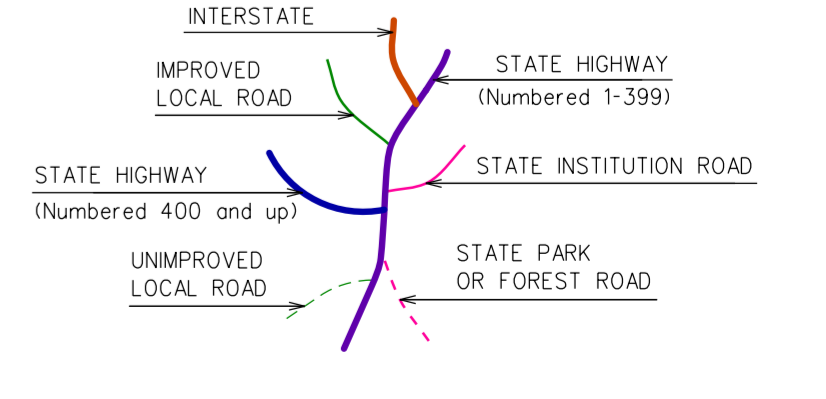

EAST HAMPTON
CONNECTICUT