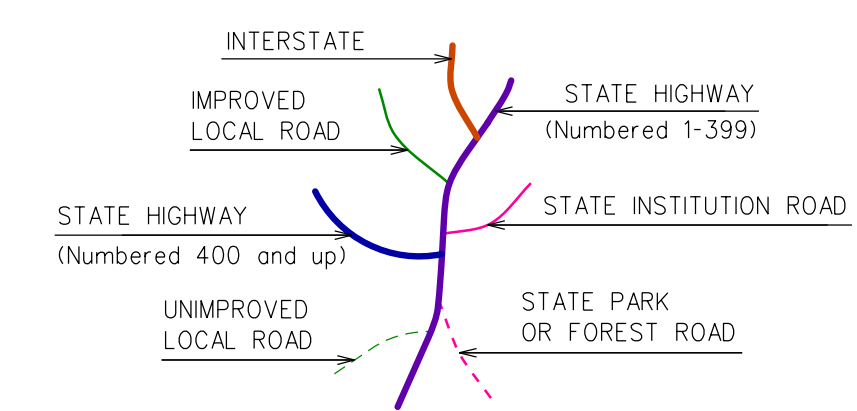

EAST GRANBY CONNECTICUT

PREPARED BY THE
CONNECTICUT DEPARTMENT OF TRANSPORTATION
IN COOPERATION WITH THE
U.S. DEPARTMENT OF TRANSPORTATION
FEDERAL HIGHWAY ADMINISTRATION

ACCEPTED AS OF DEC. 31, 2022