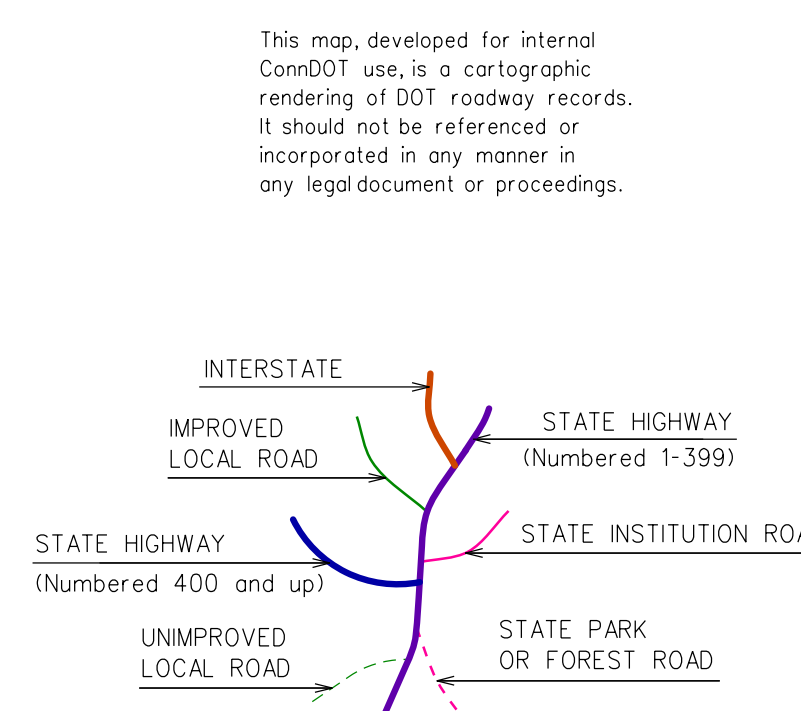

DURHAM CONNECTICUT

PREPARED BY THE
CONNECTICUT DEPARTMENT OF TRANSPORTATION
IN COOPERATION WITH THE
U.S. DEPARTMENT OF TRANSPORTATION
FEDERAL HIGHWAY ADMINISTRATION

ACCEPTED AS OF DEC. 31, 2022