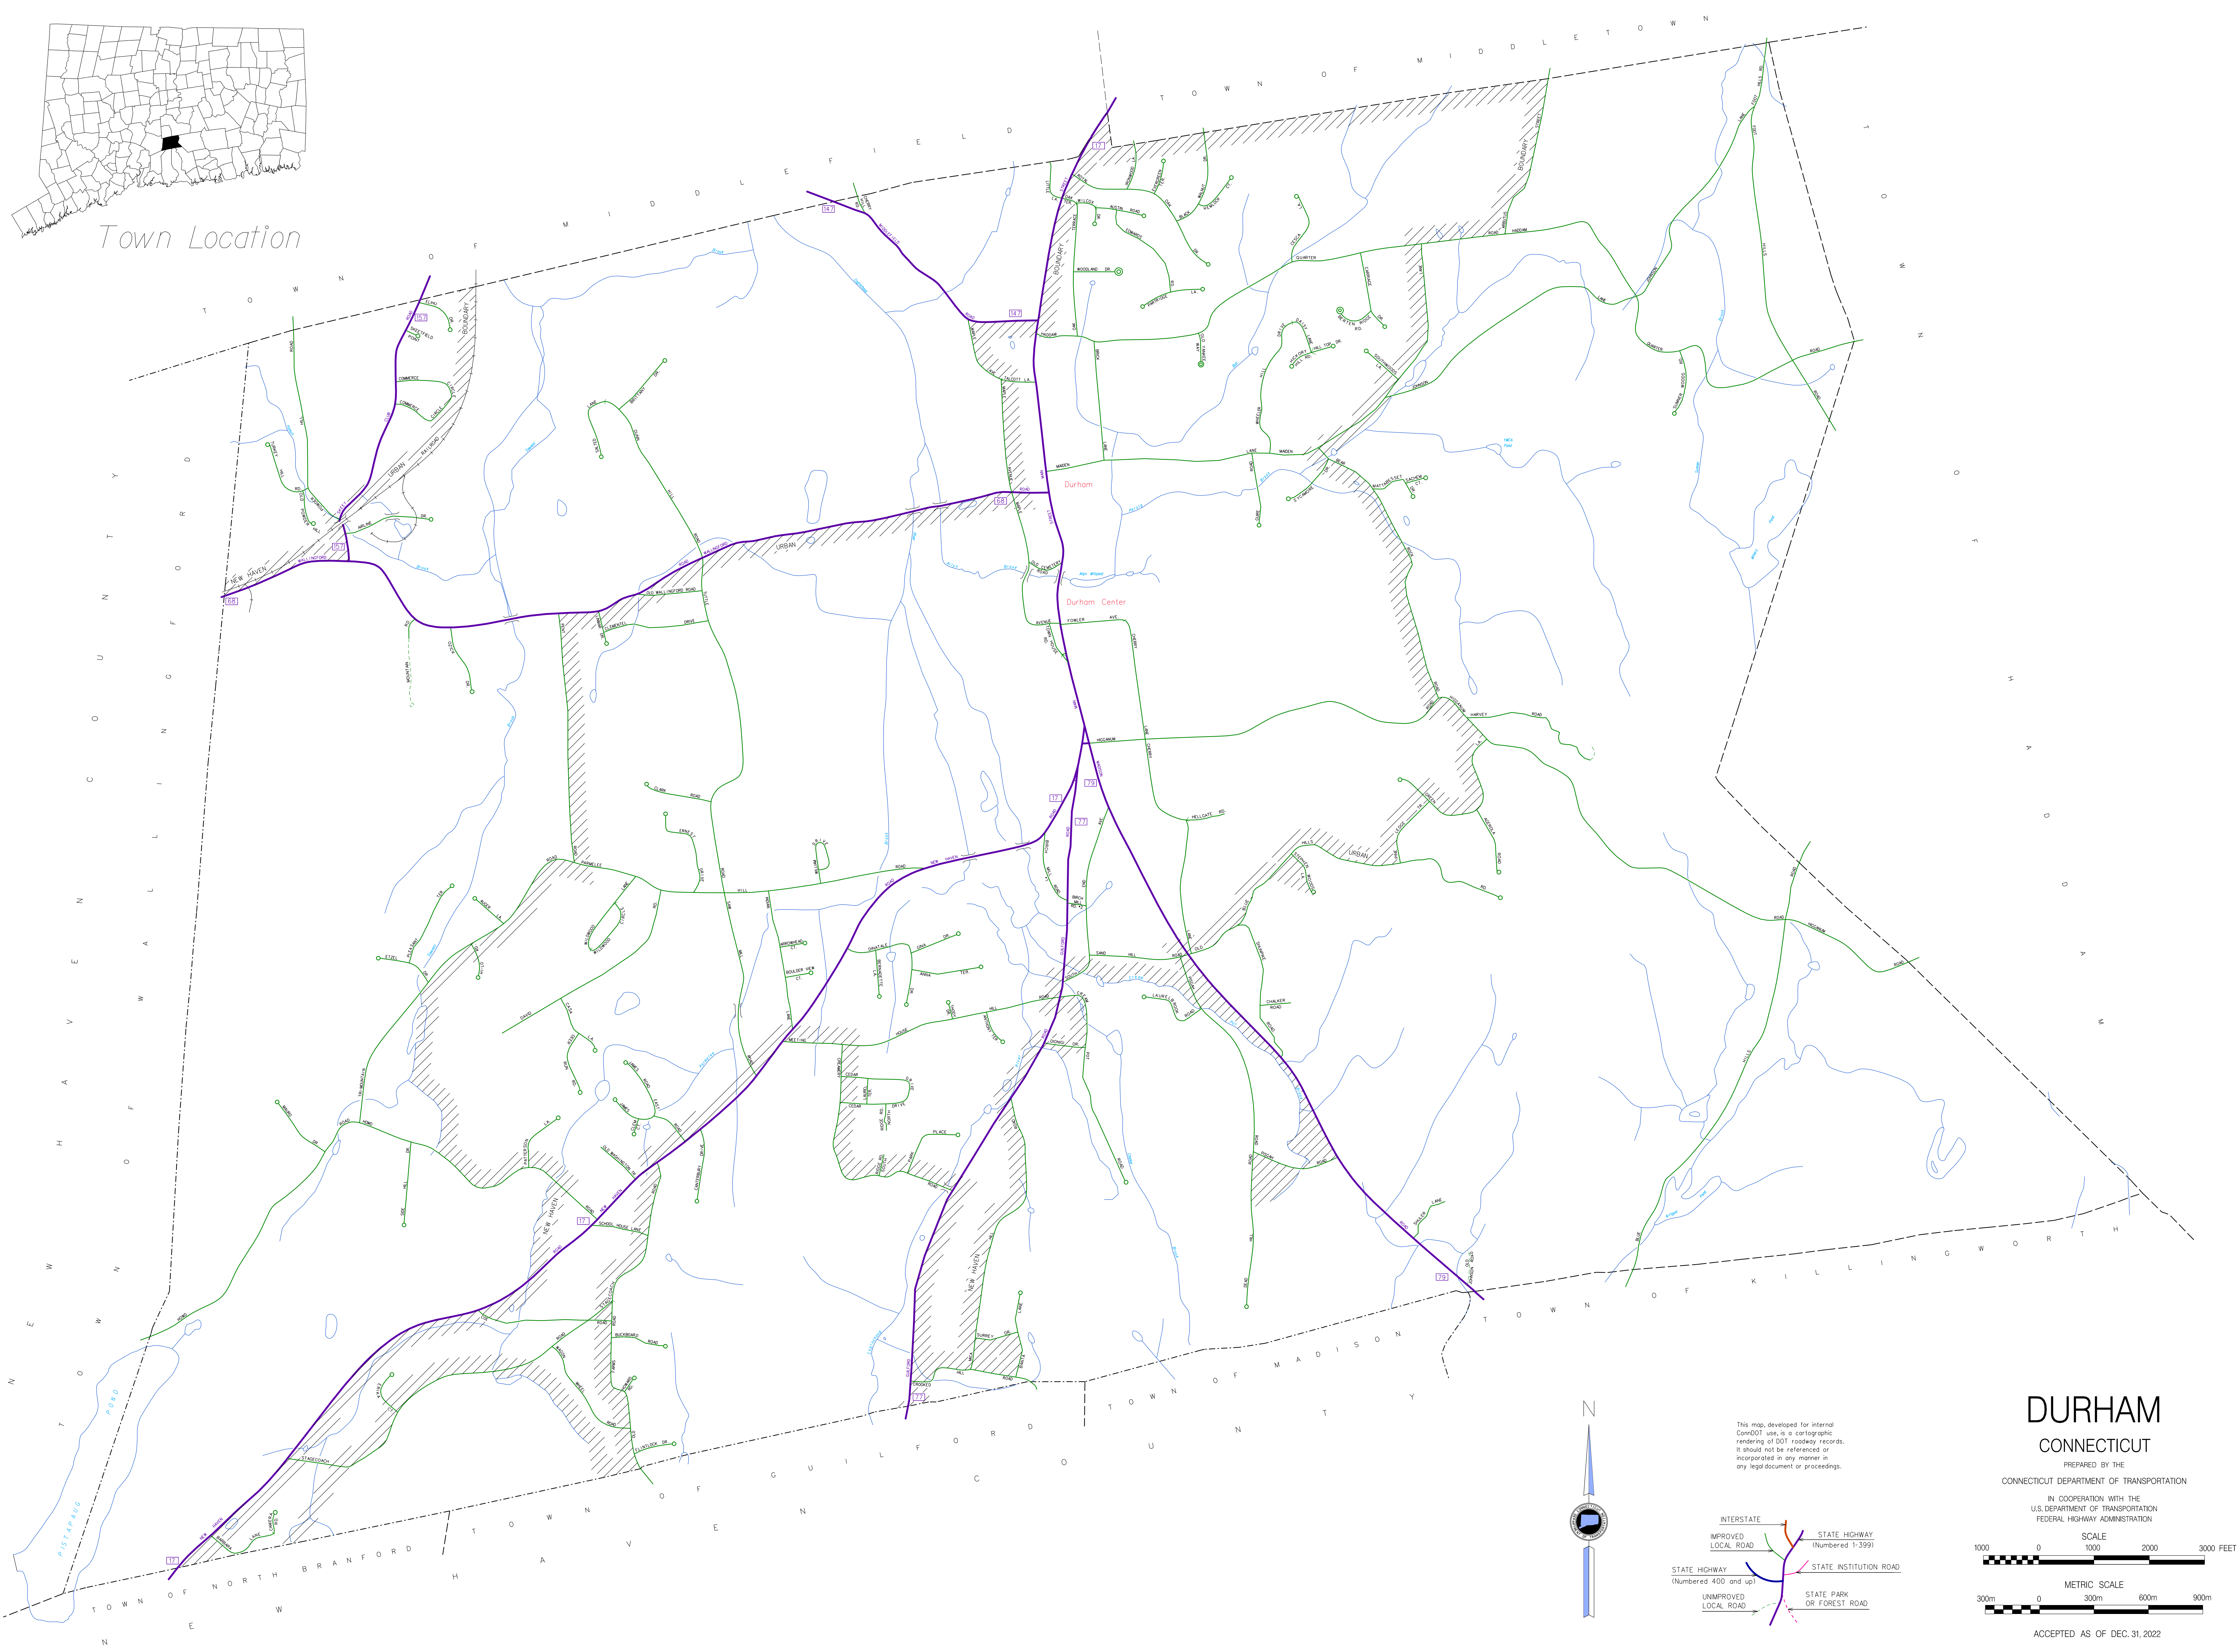

DURHAM CONNECTICUT

PREPARED BY THE
CONNECTICUT DEPARTMENT OF TRANSPORTATION
IN COOPERATION WITH THE
U.S. DEPARTMENT OF TRANSPORTATION
FEDERAL HIGHWAY ADMINISTRATION

ACCEPTED AS OF DEC. 31, 2022