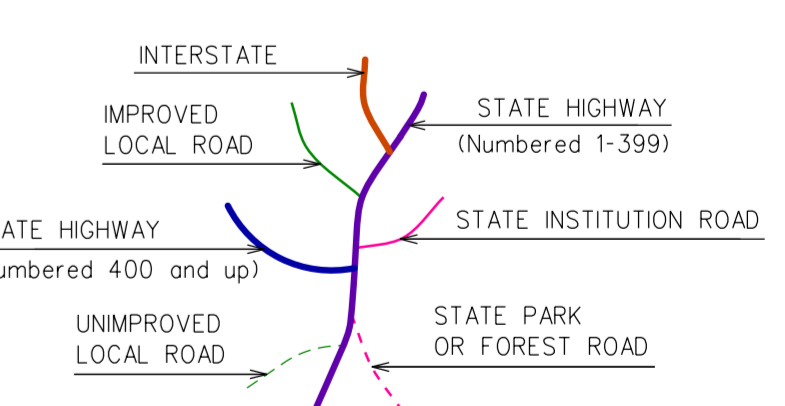

TOWN OF BERRILLIN

TOWN OF GLASTONBURY

CROMWELL

CONNECTICUT

PREPARED BY THE
CONNECTICUT DEPARTMENT OF TRANSPORTATION
IN COOPERATION WITH THE
U.S. DEPARTMENT OF TRANSPORTATION
FEDERAL HIGHWAY ADMINISTRATION

ACCEPTED AS OF DEC. 31, 2022