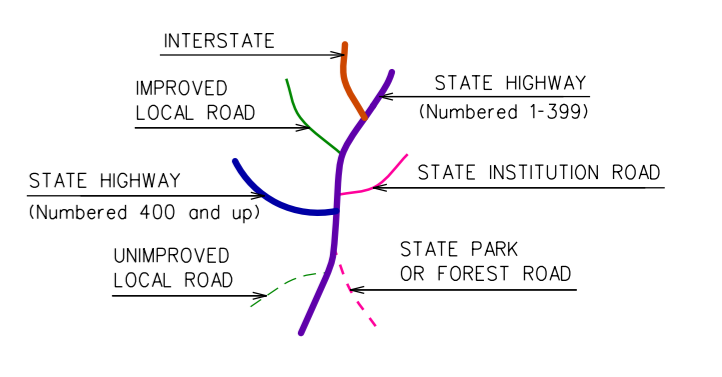

CORNWALL CONNECTICUT