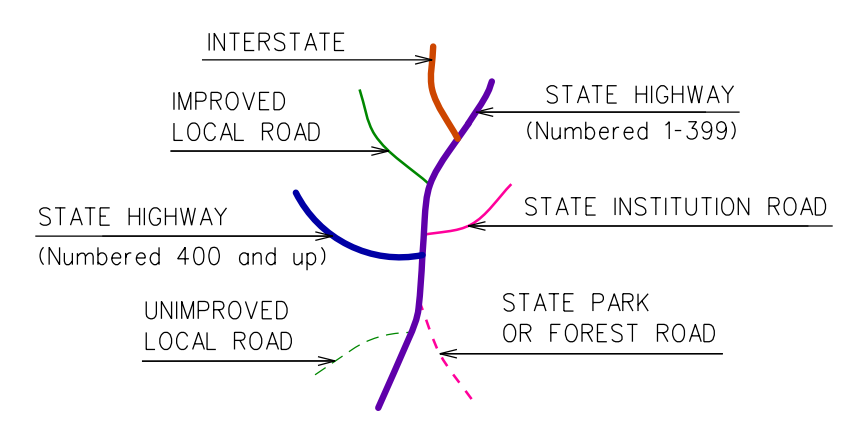

COLUMBIA

CONNECTICUT

PREPARED BY THE
CONNECTICUT DEPARTMENT OF TRANSPORTATION
IN COOPERATION WITH THE
U.S. DEPARTMENT OF TRANSPORTATION
FEDERAL HIGHWAY ADMINISTRATION

ACCEPTED AS OF DEC. 31, 2022