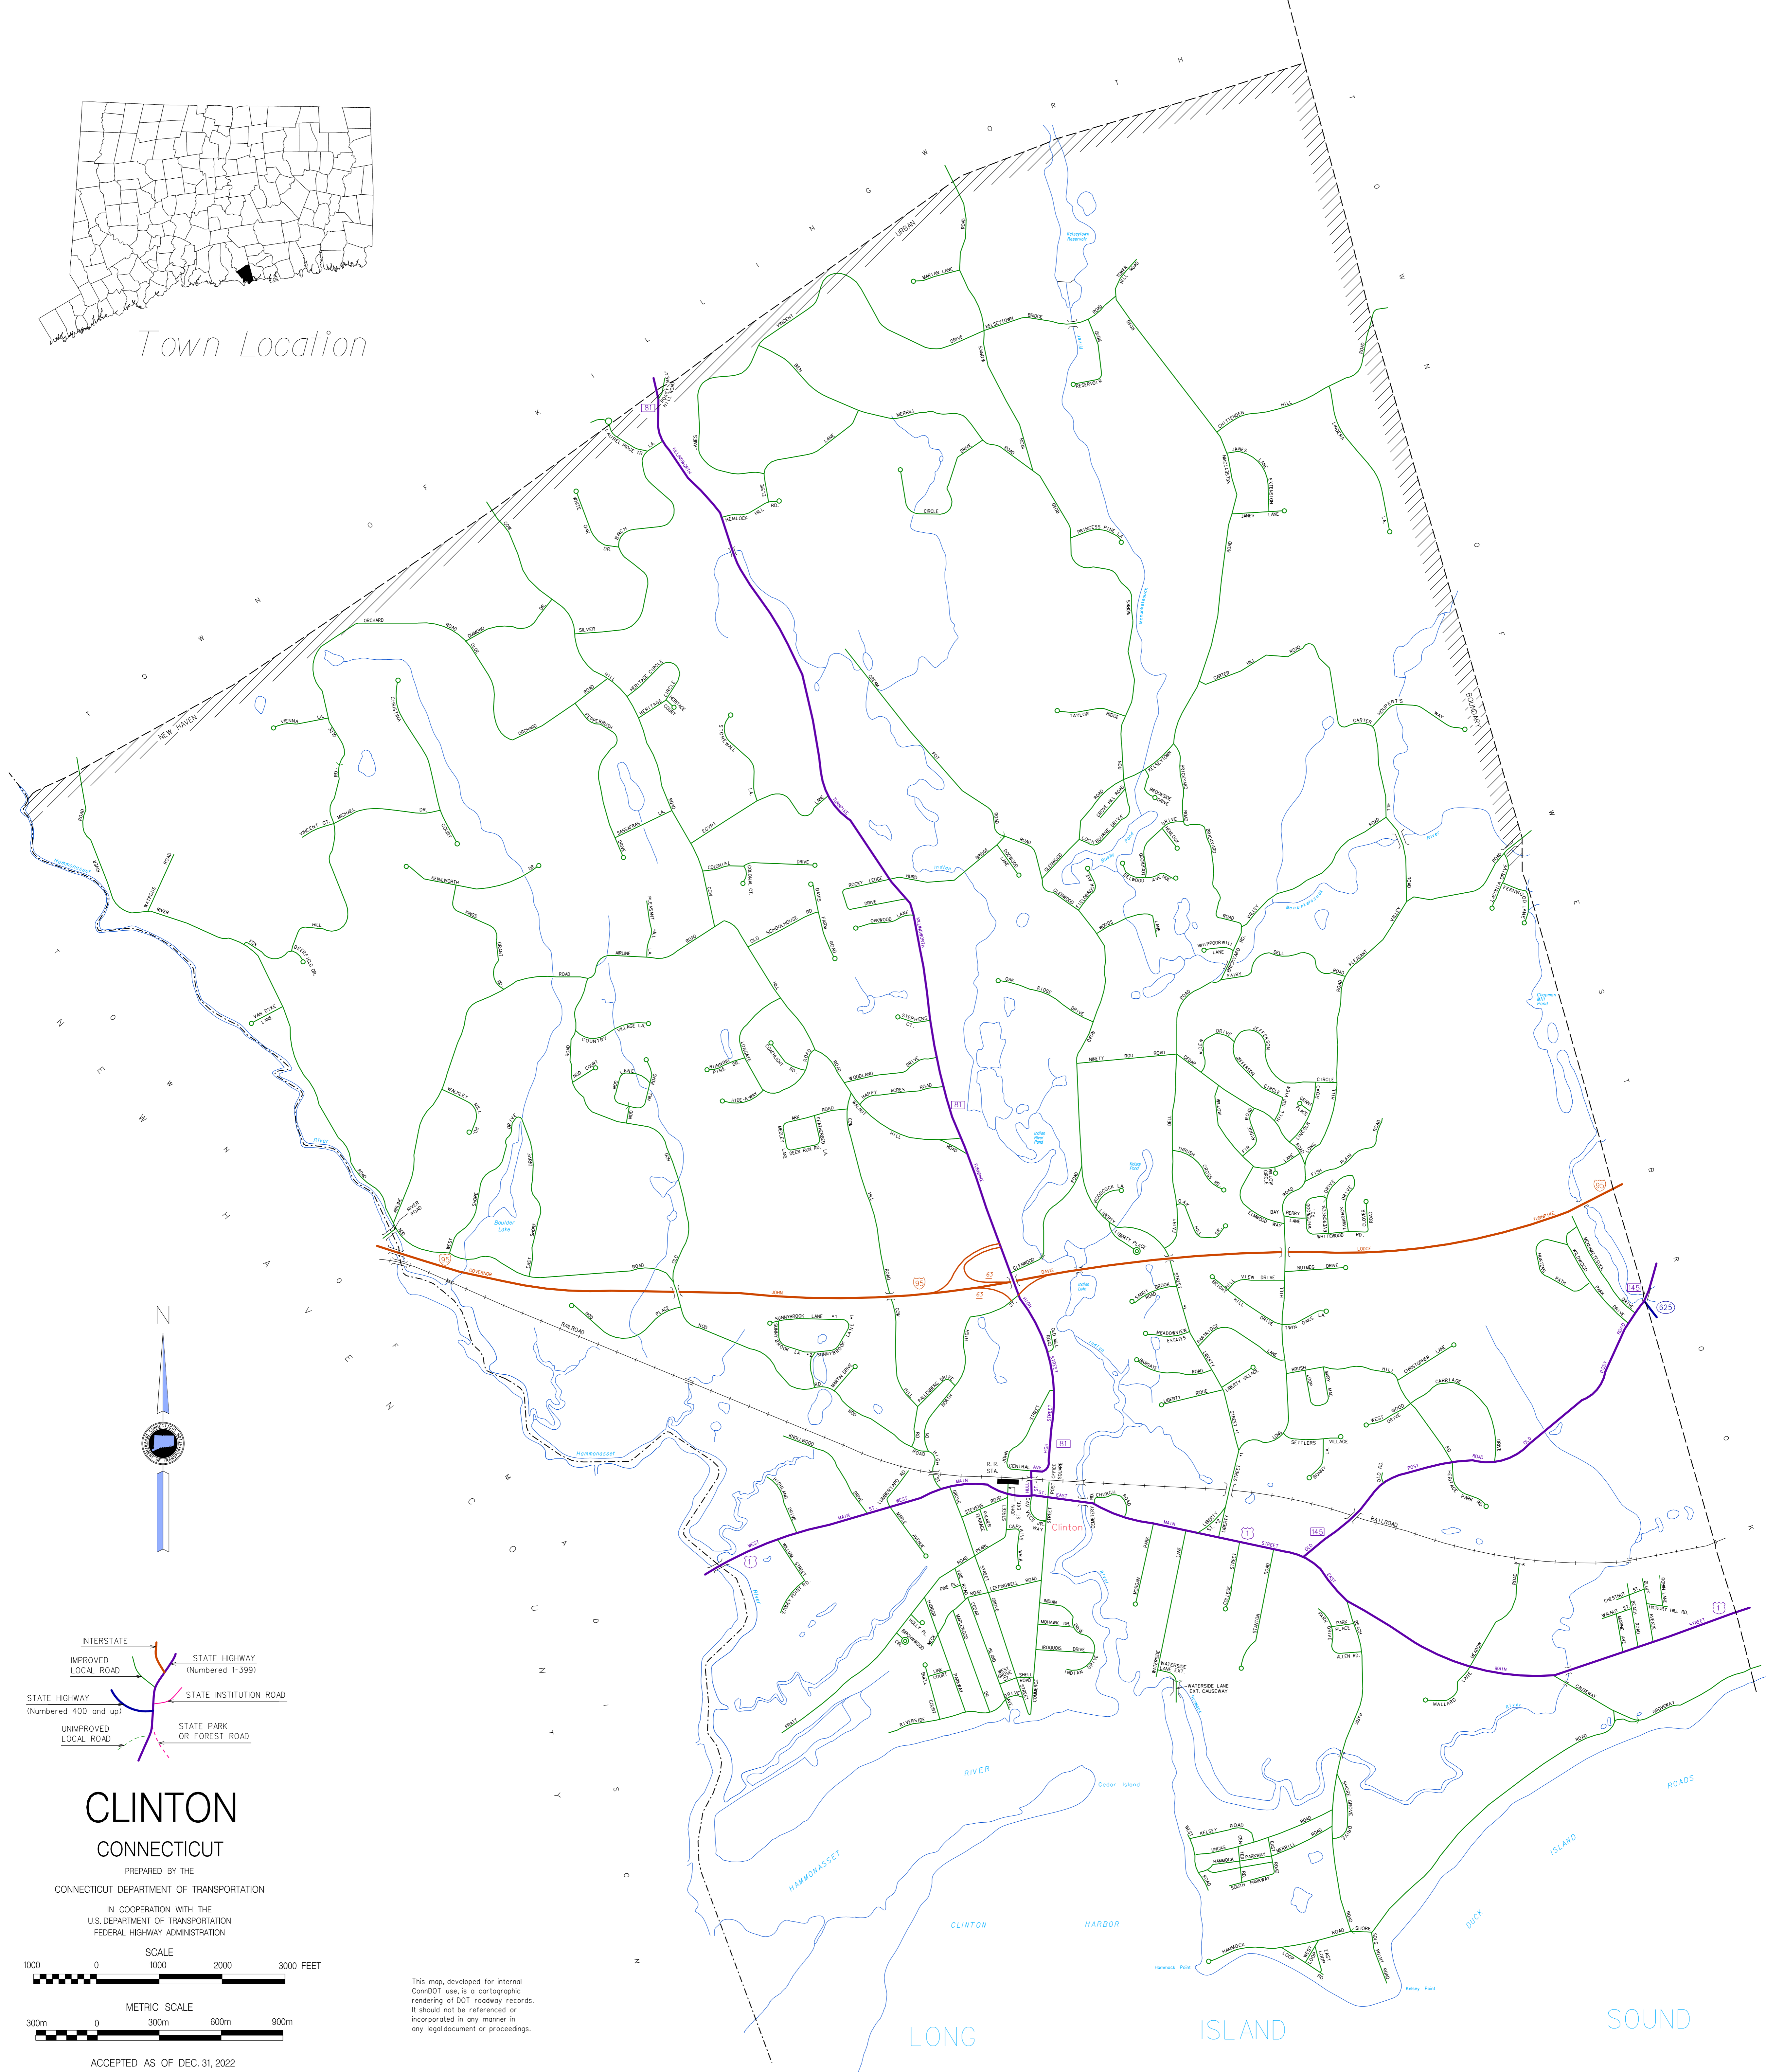

CLINTON CONNECTICUT

PREPARED BY THE
CONNECTICUT DEPARTMENT OF TRANSPORTATION
IN COOPERATION WITH THE
U.S. DEPARTMENT OF TRANSPORTATION
FEDERAL HIGHWAY ADMINISTRATION

ACCEPTED AS OF DEC. 31, 2022