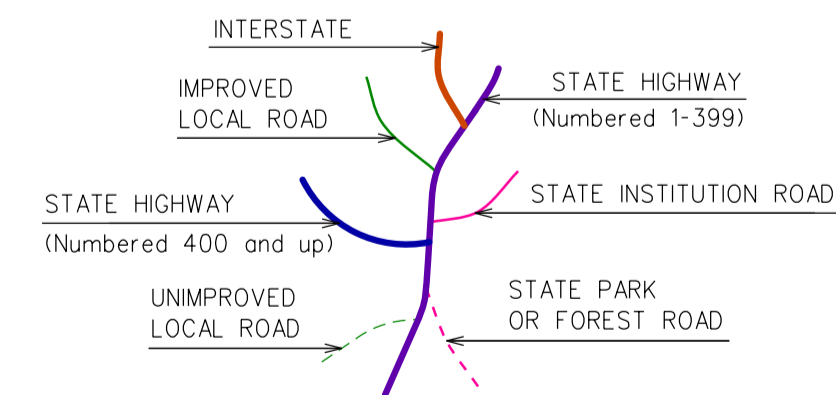

CHESTER CONNECTICUT

PREPARED BY THE
CONNECTICUT DEPARTMENT OF TRANSPORTATION
IN COOPERATION WITH THE
U.S. DEPARTMENT OF TRANSPORTATION
FEDERAL HIGHWAY ADMINISTRATION

ACCEPTED AS OF DEC. 31, 2022