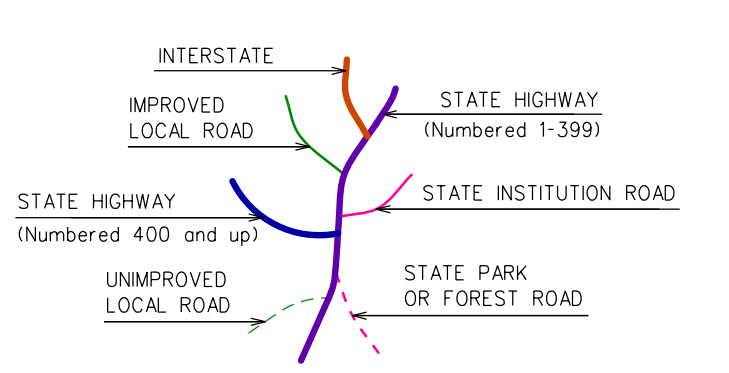

Westminster

Canterbury

CANTERBURY CONNECTICUT

PREPARED BY THE
CONNECTICUT DEPARTMENT OF TRANSPORTATION
IN COOPERATION WITH THE
U.S. DEPARTMENT OF TRANSPORTATION
FEDERAL HIGHWAY ADMINISTRATION

ACCEPTED AS OF DEC. 31, 2022